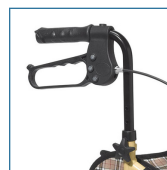

Winnie Lite Supreme/Go Lite 3 Wheel Aluminum Rollator

HCPCS:

FIGURE A

FIGURE B

FIGURE C

FIGURE D

- Special loop lock made of internal aluminum casting operates easily and ensures safety (Figure A)
- 7.5" casters with soft-grip tires are ideal for indoor and outdoor use
- Comes standard with carry pouch
- Handles easily adjust in height with self-threading knob (Figure B)
- Easy, one-hand folding

PRODUCTS

	Description
RTL199	Winnie Lite Supr.w/TanPlaidPou,1/cs

SPECIFICATIONS

	Description
Carton Shipping Weight	15 lbs.
Handle Height	32" - 38"
Unit Dimensions	26" (W) x 22.75" (L)
Warranty	Limited Lifetime
Weight	11 lbs
Weight Capacity	300 lbs

PARTS

	Description
10208KN	Knob,Ht.Adj.Rollator,w/Attch.1/ea, EA
808	BLACK TOTE,1/ea, EA
9500001232	Brake Cable/Adjust,Lower,1/ea, EA
9500004101	Cable,Fastner,1/ea, EA
9500002211	Axle Bearing,Rollator,1ea, EA
9503HBRAKE	BrakeAssm.,ThreeWheelRollator,1/ea, EA
9500H30001	Rollator Wheel,8"6 Spoke, 1/ea, EA
9500002051	Lower Pivot Bolt,197,1/ea, EA
950330049901	Hand Grip, Right, 3-wheel Rollator, 1/ea, EA
950330039901	Hand Grip, Left, 3-wheel Rollator, 1/ea, EA
950000199901	Generic Brake Cable Only for Rollat,1/ea, EA