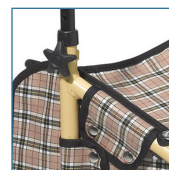

Winnie Lite Supreme/Go Lite 3 Wheel Aluminum Rollator

HCPCS:

FIGURE A

FIGURE B

FIGURE C

FIGURE D

- Special loop lock made of internal aluminum casting operates easily and ensures safety (Figure A)
- 7.5" casters with soft-grip tires are ideal for indoor and outdoor use
- Comes standard with carry pouch
- Handles easily adjust in height with self-threading knob (Figure B)
- Easy, one-hand folding

PRODUCTS

	Description
RTL199	Winnie Lite Supr.w/TanPlaidPou,1/cs

SPECIFICATIONS

	Description
Carton Shipping Weight	15 lbs.
Handle Height	32" - 38"
Unit Dimensions	26" (W) x 22.75" (L)
Warranty	Limited Lifetime
Weight	11 lbs
Weight Capacity	300 lbs

PARTS

	Description
10208KN	Knob,Ht.Adj.Rollator,w/Attch.1/ea, EA
808	BLACK TOTE,1/ea, EA
9500001232	Brake Cable/Adjust,Lower,1/ea, EA
9500004101	Cable,Fastner,1/ea, EA
9500002211	Axle Bearing,Rollator,1ea, EA
9503HBRAKE	BrakeAssm.,ThreeWheelRollator,1/ea, EA
9500H30001	Rollator Wheel,8"6 Spoke, 1/ea, EA
9500002051	Lower Pivot Bolt,197,1/ea, EA
950330049901	Hand Grip, Right, 3-wheel Rollator, 1/ea, EA
950330039901	Hand Grip, Left, 3-wheel Rollator, 1/ea, EA
950000199901	Generic Brake Cable Only for Rollat,1/ea, EA