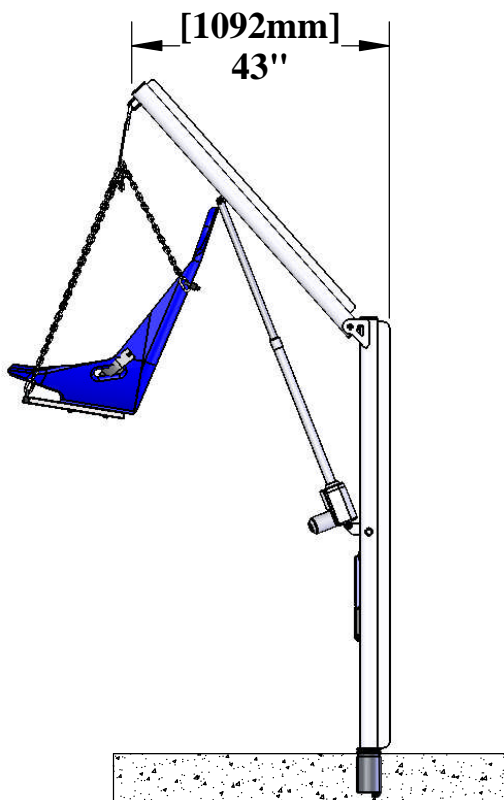

SPEZ POOL LIFT - HARD SEAT OPTION

FRONT VIEW

SIDE VIEW

ISOMETRIC VIEW

ROTATE BAR

TOP VIEW

9889 GARRYMORE LANE
 MISSOULA, MT 59808
 (406) 549-0769
 FAX (406) 549-2602

NOTE:
 *SPECIFICATIONS ARE SUBJECT TO CHANGE WITHOUT NOTICE

PRODUCT:	F-190PHBL	
DWG #:	F-190PHBL-1	
SCALE:	1:32	DATE: 6/30/14
DRAWN BY:	KR	REVISION: B