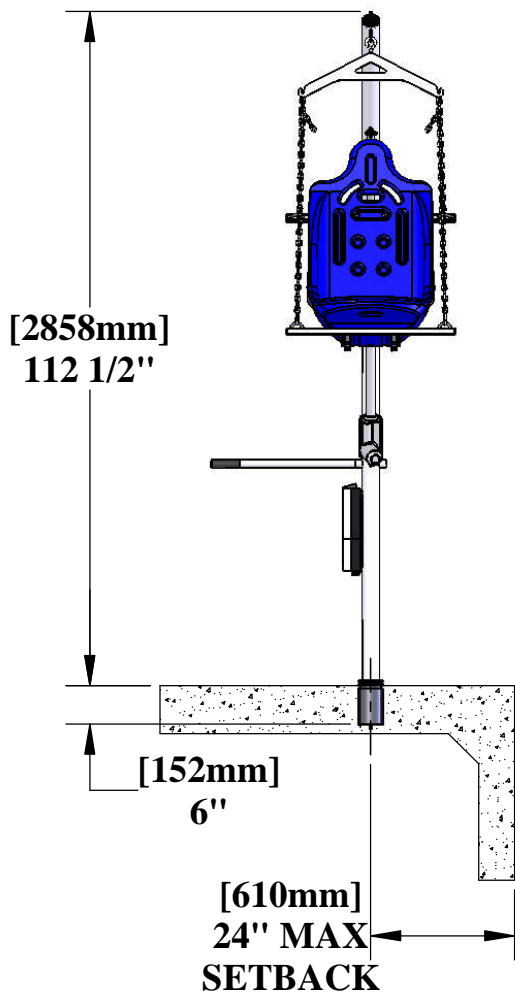

SPEZ POOL LIFT - HARD SEAT OPTION

FRONT VIEW

SIDE VIEW

ISOMETRIC VIEW

ROTATE BAR

TOP VIEW

9889 GARRYMORE LANE
 MISSOULA, MT 59808
 (406) 549-0769
 FAX (406) 549-2602

NOTE:
 *SPECIFICATIONS ARE SUBJECT TO CHANGE WITHOUT NOTICE

PRODUCT:	F-190PHBL	
DWG #:	F-190PHBL-1	
SCALE:	1:32	DATE: 6/30/14
DRAWN BY:	KR	REVISION: B