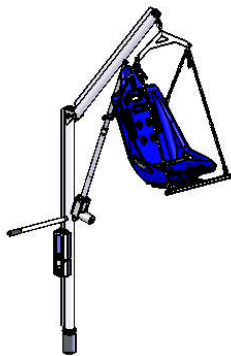

SPEZ POOL LIFT - HARD SEAT OPTION

FRONT VIEW

SIDE VIEW

ISOMETRIC VIEW

ROTATE BAR

TOP VIEW

9889 GARRYMORE LANE
 MISSOULA, MT 59808
 (406) 549-0769
 FAX (406) 549-2602

NOTE:
 *SPECIFICATIONS ARE SUBJECT TO CHANGE WITHOUT NOTICE

PRODUCT:	F-190PHBL	
DWG #:	F-190PHBL-1	
SCALE:	1:32	DATE: 6/30/14
DRAWN BY:	KR	REVISION: B