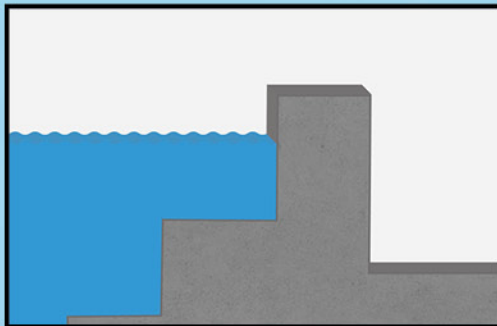

This lift is designed to clear walls up to 58 inches high with the push of a button and 360 degrees of manual rotation.

The Super Power EZ Lift has all stainless steel construction and a durable powder coat finish.

PROUDLY SOLD BY:

The Super Power EZ Lift

The Super Power EZ Lift

PRODUCT SPECIFICATIONS

**general dimensions for standard version*

APPLICABLE POOL PROFILES

RAISED POOL / SPA

FLORIDA ROLL OUT