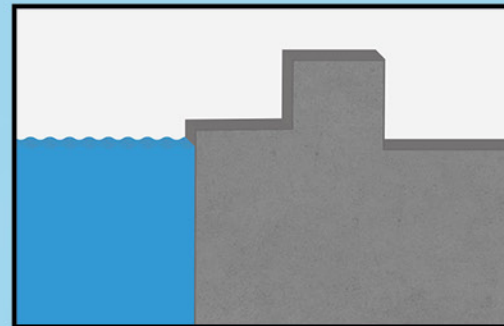

This lift is designed to clear walls up to 58 inches high with the push of a button and 360 degrees of manual rotation.

The Super Power EZ Lift has all stainless steel construction and a durable powder coat finish.

PROUDLY SOLD BY:

The Super Power EZ Lift

The Super Power EZ Lift

PRODUCT SPECIFICATIONS

**general dimensions for standard version*

APPLICABLE POOL PROFILES

RAISED POOL / SPA

FLORIDA ROLL OUT