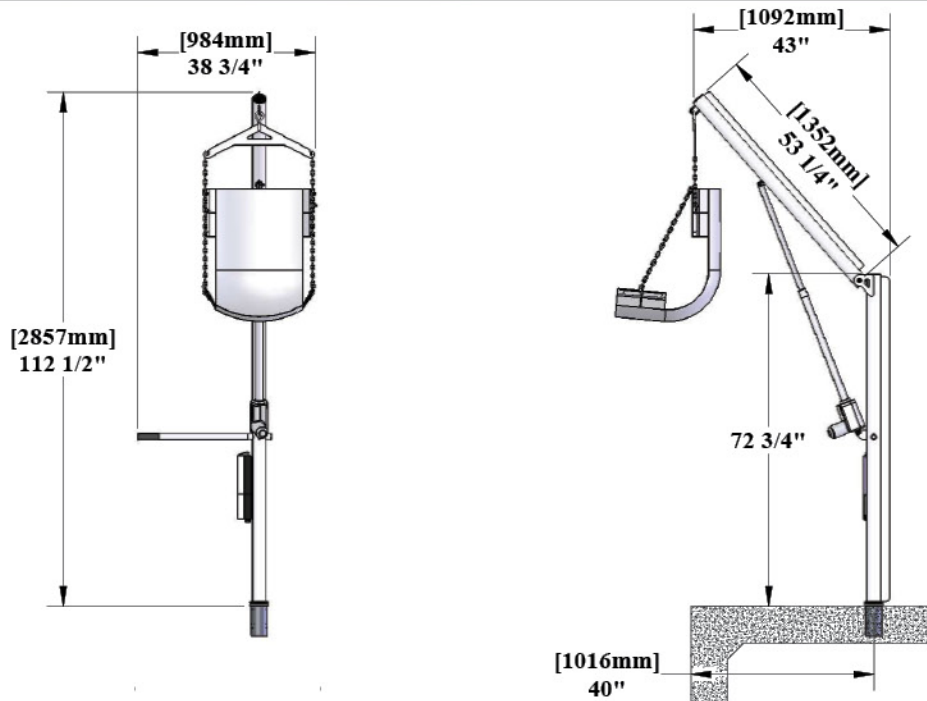

This lift is designed to clear walls up to 58 inches high with the push of a button and 360 degrees of manual rotation.

The Super Power EZ Lift has all stainless steel construction and a durable powder coat finish.

FEATURES:

- 400 lb (181 kg) weight capacity
- Rechargeable battery with wall mount charger
- Clears walls up to 58" (147 cm) high
- Removable manual rotation bar
- Durable mesh sling, standard size: 38" x 20" (96 cm x 51 cm)
- Adjustable stainless steel chains
- 5 year structural warranty
- 5 year pro-rated electronics warranty

ACCESSORIES:

- **Anchor, standard in-ground** (additional)
- *Item #F-612TLA*
- **Cover** - *Item #F-440HBC-B*
- **Hard seat** - *Item #F-0320HSO-4C*
- **Sling, extra long** - *Item #F-037EZLS*
50" x 20" (127 cm x 50 cm)
- **Sling, standard with rigid insert & seat belt**
- *Item #F-036RSS*
- **Sling, youth with seat belt** - *Item #F-360YLSLB*
34" x 18" (86 cm x 46 cm)
- **Upgrade pack** - *Item #F-190PHBLAP*
Includes battery, rigid sling with seat belt, sling bars and cover

PROUDLY SOLD BY:

The Super Power EZ Lift

The Super Power EZ Lift

PRODUCT SPECIFICATIONS

**general dimensions for standard version*

APPLICABLE POOL PROFILES

RAISED POOL / SPA

FLORIDA ROLL OUT