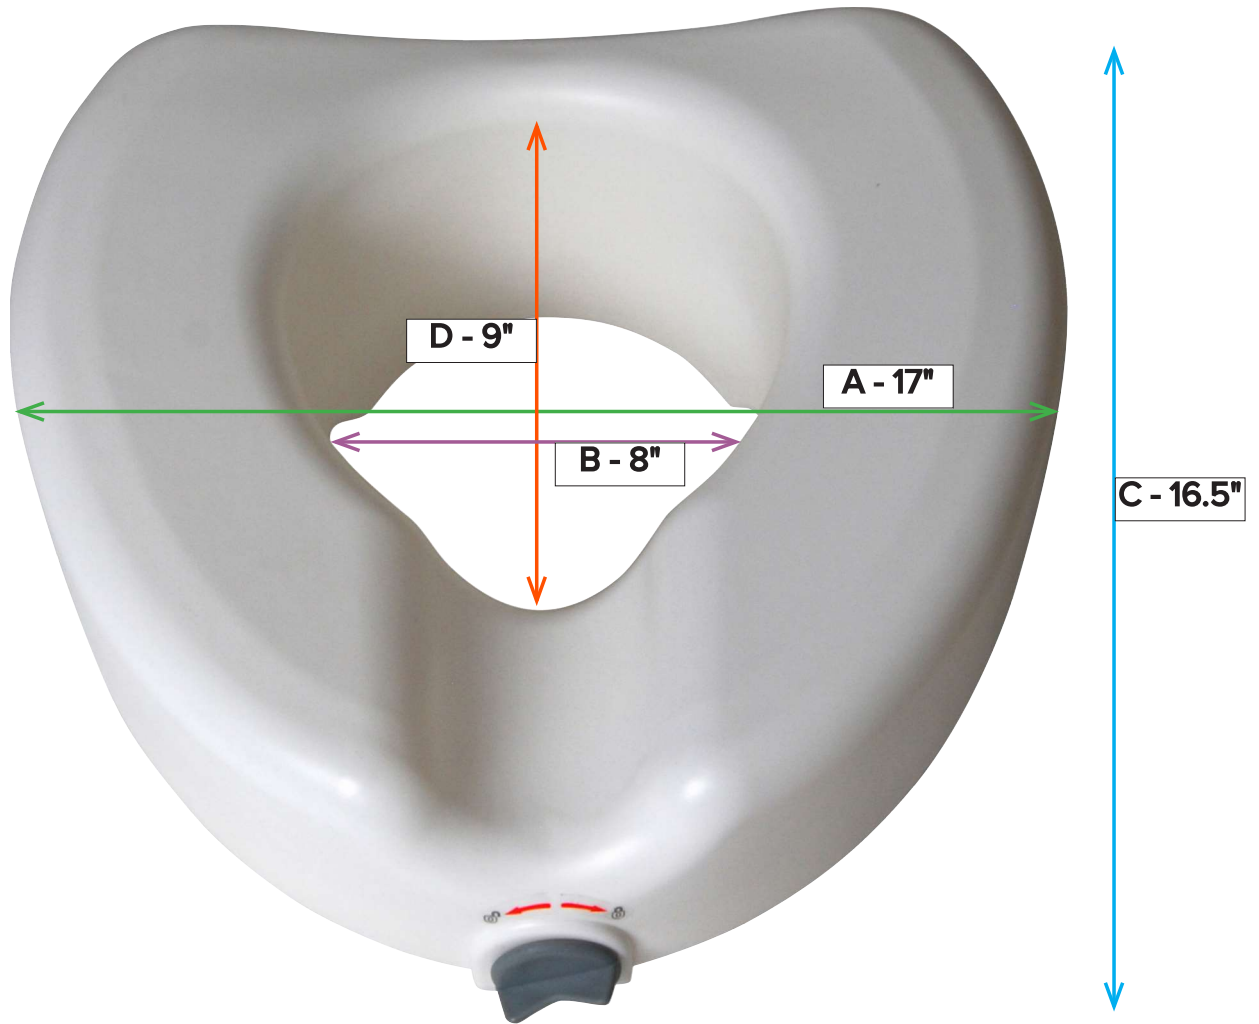

# Premium Plastic Raised, Regular/Elongated Toilet Seat, with Lock

Item # 12014

<b>A</b>	Overall Seat Width	17"
<b>B</b>	Inside Seat Width	8"
<b>C</b>	Overall Seat Depth/Length	16.5"

<b>D</b>	Inside Seat Depth/Length	9"
<b>E</b>	Overall Seat Height	4.5"
<b>F</b>	Seat Lock Range	11.5-15.5"