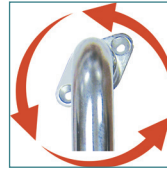

## Chrome Knurled Grab Bar with Rotating Flange

FLANGE

- Rotating flange for easy installation
- Knurled grab bar diameter provides a no-slip grip
- Mounts vertically or horizontally
- 3" distance from wall
- Limited Lifetime warranty