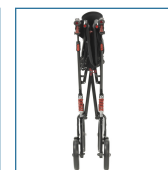

Nitro HD Rollator

HCPCS:

FIGURE D

- Attractive, Euro-style design
- Brake cable inside frame for added safety (A)
- Handle height easily adjusts with unique push button
- Unique suspension system for support and comfort (B)
- Back support height easily adjusts with tool-free thumb screw
- Caster fork design enhances turning radius (C)
- Large 10" front casters allow optimal steering and rolling comfort (C)
- Easily folds with one hand to ultra-compact size for storage (D)
- Under seat locking mechanism holds the Nitro closed when frame is folded (E)
- Cross-brace design allows for side-to-side folding and added stability
- Seat is durable and comfortable (F)
- Handsome and removable zippered storage bag with unique attachment to keep bag securely in place when Nitro is open or folded
- Lightweight, aluminum frame

PRODUCTS	Description
10266HD-BK	Nitro HD Rollator, EA

SPECIFICATIONS	Description
Handle Height	36" - 41"
Seat Dimensions	23" (W) x 10" (D)
Seat Height	23.5"
Unit Dimensions	28" (L) x 28.25" (W)
Warranty	Limited Lifetime | 5 Years
Weight	20.5 lbs.
Weight Capacity	450 lbs

ACCESSORIES	Description
10266-CH	Nitro Cup Holder, 1/ea, EA

PARTS	Description
1026646	CrossFrameBolt,Nitro/NitroHemiHD/NitroH, EA
10266HD-33	Cross Frame, Nitro HD, 1/ea, EA
10266HD01-R	Hand Brake Assmby, Right, Nitro HD, 1ea, EA
1026617-AN	FrontWheelW/Bearings,NitroW/NewFork,1/e, EA
1026611	ToteBagMountSetW/Screws for Nitro, 1/pr, PR
1026641	WheelBrakeLeftW/Hrdwr,Plastic,Nitro,1ea, EA