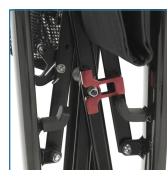

Nitro HD Rollator

HCPCS:

FIGURE E

- Attractive, Euro-style design
- Brake cable inside frame for added safety (A)
- Handle height easily adjusts with unique push button
- Unique suspension system for support and comfort (B)
- Back support height easily adjusts with tool-free thumb screw
- Caster fork design enhances turning radius (C)
- Large 10" front casters allow optimal steering and rolling comfort (C)
- Easily folds with one hand to ultra-compact size for storage (D)
- Under seat locking mechanism holds the Nitro closed when frame is folded (E)
- Cross-brace design allows for side-to-side folding and added stability
- Seat is durable and comfortable (F)
- Handsome and removable zippered storage bag with unique attachment to keep bag securely in place when Nitro is open or folded
- Lightweight, aluminum frame

PRODUCTS	Description
10266HD-BK	Nitro HD Rollator, EA

SPECIFICATIONS	Description
Handle Height	36" - 41"
Seat Dimensions	23" (W) x 10" (D)
Seat Height	23.5"
Unit Dimensions	28" (L) x 28.25" (W)
Warranty	Limited Lifetime | 5 Years
Weight	20.5 lbs.
Weight Capacity	450 lbs

ACCESSORIES	Description
10266-CH	Nitro Cup Holder, 1/ea, EA

PARTS	Description
1026646	CrossFrameBolt,Nitro/NitroHemiHD/NitroH, EA
10266HD-33	Cross Frame, Nitro HD, 1/ea, EA
10266HD01-R	Hand Brake Assmby, Right, Nitro HD, 1ea, EA
1026617-AN	FrontWheelW/Bearings,NitroW/NewFork,1/e, EA
1026611	ToteBagMountSetW/Screws for Nitro, 1/pr, PR
1026641	WheelBrakeLeftW/Hrdwr,Plastic,Nitro,1ea, EA