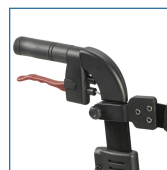

Nitro HD Rollator

HCPCS:

FIGURE A