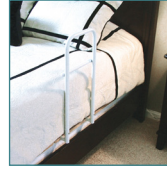

Home Bed Assist Rail Folding Bed Board Combo

FIGURE A

FIGURE B

FIGURE C

RETAIL BOX

- Assistance for getting in and out of bed
- Can be used on either side of the bed (Figure A)
- Tri-fold bed board for easy portability and storage (Figure B)
- Removable handle
- Easy, quick, no tool assembly
- Comes in two pieces
- Simply slides under the mattress for extra-firm support (Figure C)
- Removable powder coated steel handle enables user to remove when not in use
- Handle with the "Mid Bar", creates grip for any height use
- Retail Packaged

PRODUCTS	Description
15062	1/cs

SPECIFICATIONS	Description
Rail Dimensions	11.5" (W) x 22.5" (H) x 30" (D)
Board Dimensions	26" (L) x 15" (W) x ¾" (H)
Weight Limit	250 lbs.
Warranty	Limited Lifetime