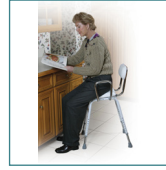

## All-Purpose Stool with Adjustable Arms

12455

- Stool features a padded seat and back for added comfort
- Angled seat makes sitting down and getting up easy
- Manufactured with white powder-coated steel for an attractive, durable finish
- Legs are chrome-plated steel
- Comes with removable arm supports with adjustable width for added safety and comfort
- Easily assembled
- Adjustable height to accommodate most individuals

PRODUCTS	Description
12455	White, 1/cs

SPECIFICATIONS	Description
Outside Legs	17" (W) x 23" (D)
Seat Dimensions	14" (W) x 11" (D)
Seat Height	21" - 27"
Weight	13.5 lbs.
Carton Shipping Weight	15.5 lbs.
Weight Limit	300 lbs.
Warranty	Limited Lifetime