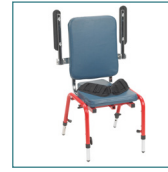

First Class School Chair

HCPCS: E1399

FIGURE A

FC 2000

- Seat – height and depth adjustable solid seat with a 15° anterior or posterior tilt
- Armrests – provide lateral limitations as well as a stable resting surface for arms
- Flip-up armrests (Figure A) allow easy transfers and they are height adjustable
- The tray accessory mounts onto the armrest
- Padded Hip Belt – 2-point hip belt provides pelvic support and maintains proper hip positioning

PRODUCTS	Description
FC 2000N	FirstClass SchoolChair Sm NewStyle, 1/bx
FC 4000N	22rstClass SchoolChair Lg NewStyle, 1/bx

SPECIFICATIONS	Description
Seat Width (FC 2000N FC 4000N)	12" 16"
Seat Depth (FC 2000N FC 4000N)	9.5"-14.5" 13"-17"
Seat to Floor Height (FC 2000N FC4000N)	10-14" 15 - 23"
Seat to Footplate (FC 2000N FC4000N)	9.5" - 12.5" 9.5" 17.5"
Backrest Height (FC 2000N FC 4000N)	15" 17"
Armrest Length (FC 2000N FC 4000N)	10" 10"
Seat-to-Armrest Height (FC 2000N FC 4000N)	5" - 10" 4" - 13.5"
Distance Between Armrests (FC 2000N FC 4000N)	13.5" 17.5"
Hip Guides (FC 2000N FC 4000N)	3" (H) x 10" (D) 3" (H) x 10" (D)
Distance Between Hip Guides (FC 2000N FC 4000N)	8" - 15" 10.5" - 19"
Lateral (FC 2000N FC 4000N)	4" (H) x 5" (D) 4" (H) x 5" (D)
Seat to bottom of Lateral Pads (FC 2000N FC 4000N)	3.5" - 8.25" 3" - 11.5"
Distance Between Laterals (FC 2000N FC 4000N)	6" - 13" 10" - 17"
Headrest Added Height (FC 2000N FC 4000N)	4.5" - 8" 4.5" - 8"
Product Weight (FC 2000N FC 4000N)	13 lbs. 18 lbs.
Shipping Carton Weight	16.5 lbs. 22.5 lbs.
Weight Capacity (FC 2000N FC 4000N)	100 lbs. 200 lbs.