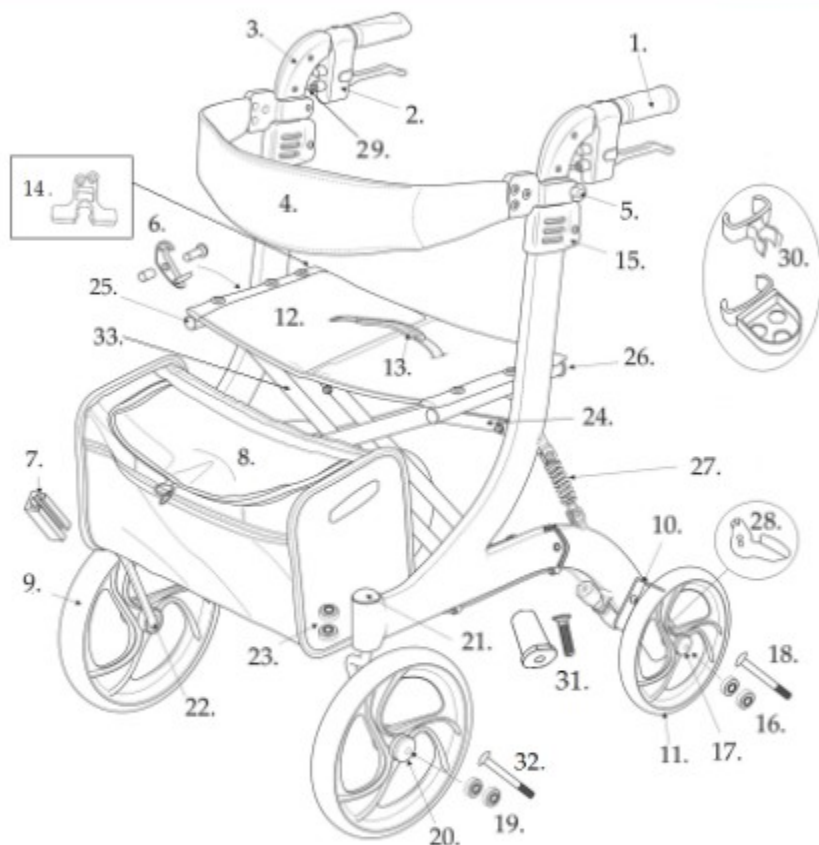

## 10266HD-BK

- 10. Wheel Lock Assembly
  - Plastic Left- 1026641
  - Right- 1026642
- 11. Rear Wheel Assy. Right- 1026612-R  
Left- 1026612-L
- 12. Seat Upholstery & Hdwr.- 10266HD08
- 13. Strap- 1026609-FSG
- 14. Folding Locking Latch- 1026644
- 15. Back Height Adj. Lever- 1026607-R
- 16. Rear Axle Bearing (pr)- 1026613
- 17. Rear Hub Cap (pr)- 1026619
- 18. Rear Axle- 1026631
- 19. Front Axle Bearing (pr)- 1026618-AN
- 20. Front Hub Cap- 1026614-AN
- 21. Dust Cap (pr)- 1026620
- 22. Fork Assembly
  - Left- 1026622-AN
  - Right- 1026621-AN
- 23. Fork Stem Bearings (pr)- 1026623
- 24. Cross Frame Assist (pr)- 10266HD32
- 25. Front End Cap (pr)- 1026628
- 26. Rear End Cap (pr)- 1026629
- 27. Shock Absorber- 10266HD31
- 28. Step Tube Left- 1026636  
Right- 1026637
- 29. Brake Cable Guide- 1026639
- 30. Cane Holder- 892
- 31. Cross Brace Screw & Insert- 1026643
- 32. Front Axle- 1026645
- 33. Cross Frame- 10266HD-33  
Cross Frame Bolt- 1026646

- 1. Handgrip Right- 1026603  
Left- 1026602
- 2. Hand Brake Assy. Left- 10266HD01-L  
Right- 10266HD01-R  
Cable only- 10266HD02 (51" in length)
- 3. Handle Bar- 1026630N
- 4. Backrest Assy.- 10266HD04
- 5. Backrest Knob & Bolt (pr)- 1026605-G
- 6. Safety Lock- 1026638
- 7. Bag Mount & Screw (pr)-1026611
- 8. Bag- 10266HD10
- 9. Front Wheel & Fork Assembly
  - Left- 1026625-AN
  - Right- 1026624-AN
  - Front Wheel- 1026617-AN