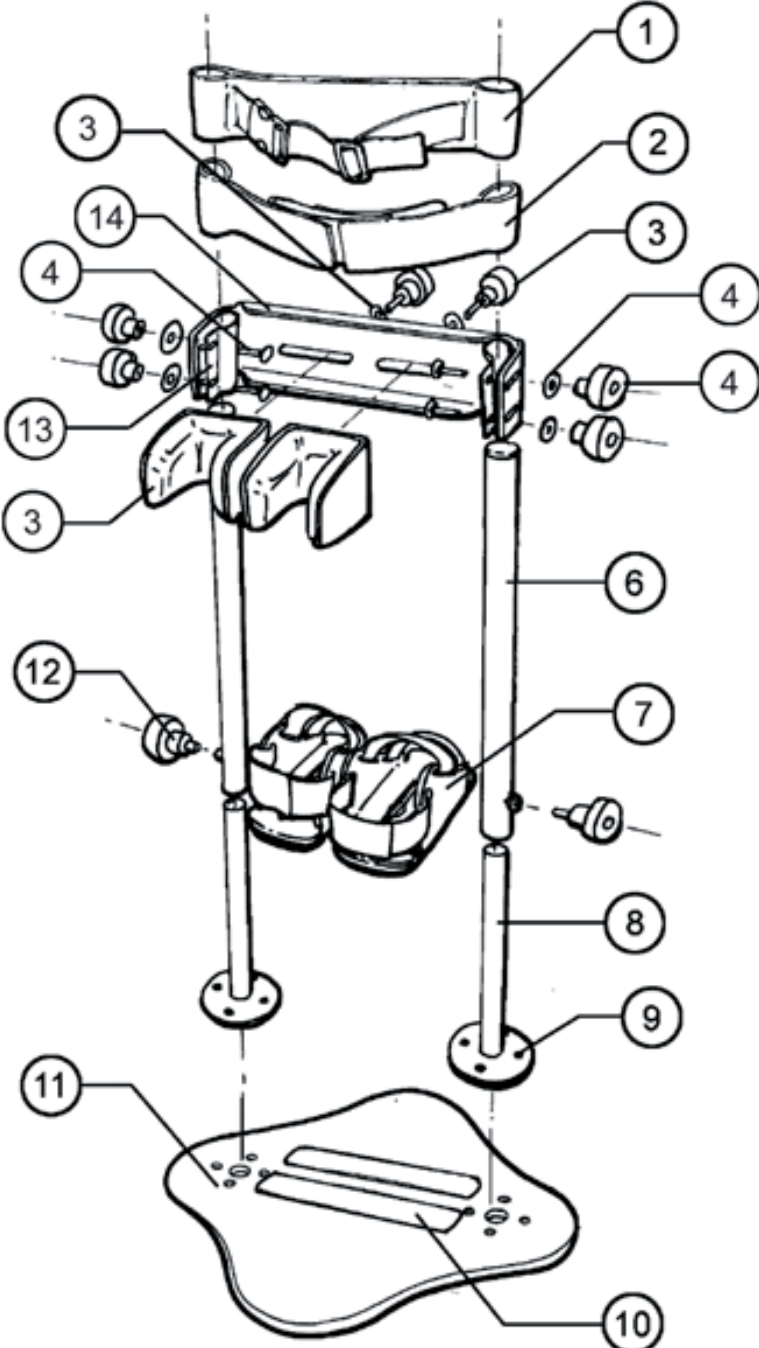

## Totstander

Pos.	Leckey Code	Description	Qty
1	GI23	Top Belt	1
2	GA026	Pelvic Band	1
3	SF43	M8x25 Male Soft Touch Hand Knob	1
3	102-1759	Knee Cup (Outer & Upholstered Inner)	1
3	SI27	Neoprene Disc	1
4	SI15	Mudguard Washer	1
4	SF40	M8 Female Hand Knob	1
4	SK30	M8x35 Cup Square Bolt	1
6	RAT-4-1006	Upper Tube	1
7	102-1760	Sandal Assembly	1
8	RAT-4-1615	Inner Tube & Base Flange Plate	1
9	SJ97	M8x16 Socket Button	1
10	SG02	Velcro Strip	1
11	RAT-4-1615	Wooden Baseplate	1
12	SG10	Self Adhesive Grey Loop	1
13	RAT-4-1032	Knee Cleat (NA313)	1
14	CA18	Knee Plate	1