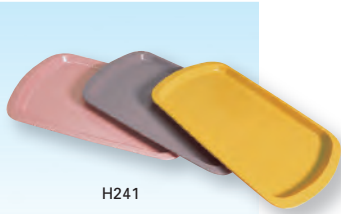

Pitchers and Accessories

Service Trays — Rectangular

- Add the finishing touch to pitchers/carafes and tumblers with rectangular service trays
- These trays provide the ideal surface for accommodating carafes or tumblers and capturing condensation

H241

Code#	Color	Size (inches)	Qty/cs	Packaging
H241-05	Gold	9 x 6	200	Bulk
H241-07	Turquoise	9 x 6	200	Bulk
H241-10	Dusty Rose	9 x 6	200	Bulk
H241-11	Gray	9 x 6	200	Bulk

16130, 00130

Service Trays — Rectangular (Sterilizable*)

Code#	Color	Size (inches)	Qty/cs	Packaging
00130	Blue	9 x 6	12	Bulk w/Liner
16130	Dusty Rose	9 x 6	12	Bulk w/Liner

*The material used for all the above plastic products is polypropylene unless otherwise indicated.
Sterilizable products can withstand temperature up to 275° F (135° C), steam sterilization.