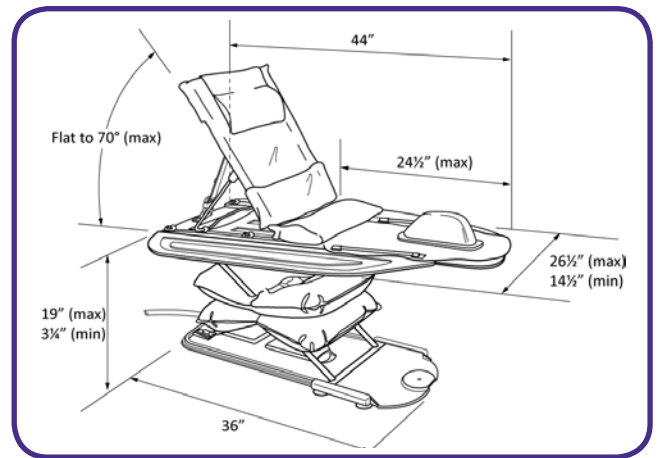

Surfer Bather

The Surfer Bather is a safe way of securely transferring a child in and out of the bath tub.

Bath time play for children aids sensory development

Product code: MPCA040208

Easy to fit

- Fits into a bath tub by securing the base board suction cups firmly to the tub
- Elevates and lowers the child at the touch of a button
- Adjustable backrest and seat
- Adjustable pommel available

Simple to maintain

- Can be removed and cleaned with ease
- Rinse with clean water after each bath and leave it to dry inflated

Safe to use

- Holds the child securely in the seat during the transfer into and out of the bath tub
- Includes side rails and leg straps for additional safety
- Fully waterproof hand control (IP67)
- Battery operated – no electric cables

Improves wellbeing

- Perfect for parents and carers who struggle to lift a child into and out of the bath tub
- Bath time is a fun part of the day for both child and parent
- Lowers the child right to the bottom of the tub so they are completely covered in water and benefit from the therapeutic properties of bathing
- Remove from the bath tub when not in use to enable a more flexible environment for shared bathrooms

Technical Specifications

Max user weight	110 lbs
Max user height	4'5"
Max height	19"
Min height	3 ¼"
Seat depth	24"
Total length	44"
Width (max-min)	26.5" 14.5"
Total product weight	19 lbs
Backrest angle adjustment	Flat to 70 degrees
Back/headrest length	22"
Airflo Compressor	12
Lifting performance per charge	20 lifts