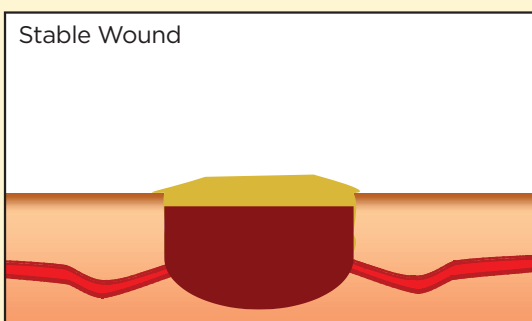

Easy to use

Medtrade Products Ltd.
 Crewe Business Park, Crewe, CW1 6GL UK
 T: +44 (0)1270 500019 F: +44 (0)1270 500045

Contact us at www.celoxmedical.com