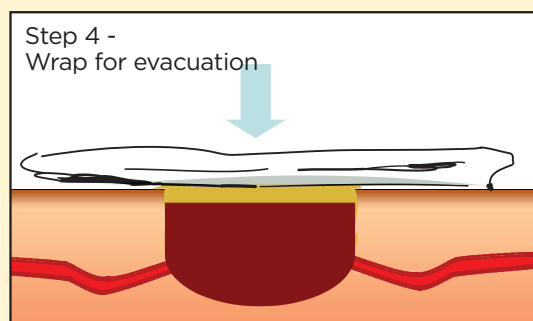

Easy to use

Medtrade Products Ltd.
 Crewe Business Park, Crewe, CW1 6GL UK
 T: +44 (0)1270 500019 F: +44 (0)1270 500045

Contact us at www.celoxmedical.com