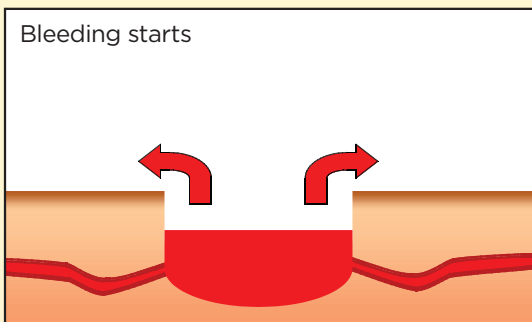

Easy to use

Medtrade Products Ltd.
 Crewe Business Park, Crewe, CW1 6GL UK
 T: +44 (0)1270 500019 F: +44 (0)1270 500045

Contact us at www.celoxmedical.com