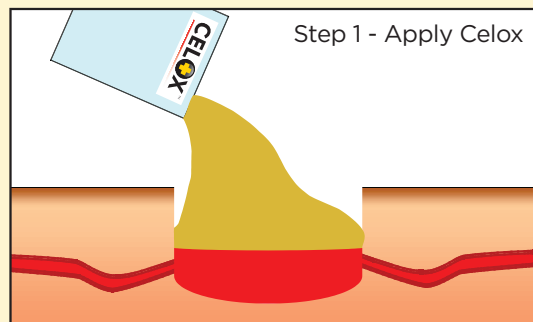

Easy to use

Medtrade Products Ltd.
 Crewe Business Park, Crewe, CW1 6GL UK
 T: +44 (0)1270 500019 F: +44 (0)1270 500045

Contact us at www.celoxmedical.com