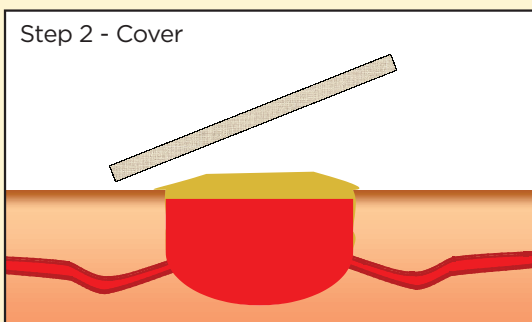

Easy to use

Medtrade Products Ltd.
 Crewe Business Park, Crewe, CW1 6GL UK
 T: +44 (0)1270 500019 F: +44 (0)1270 500045

Contact us at www.celoxmedical.com