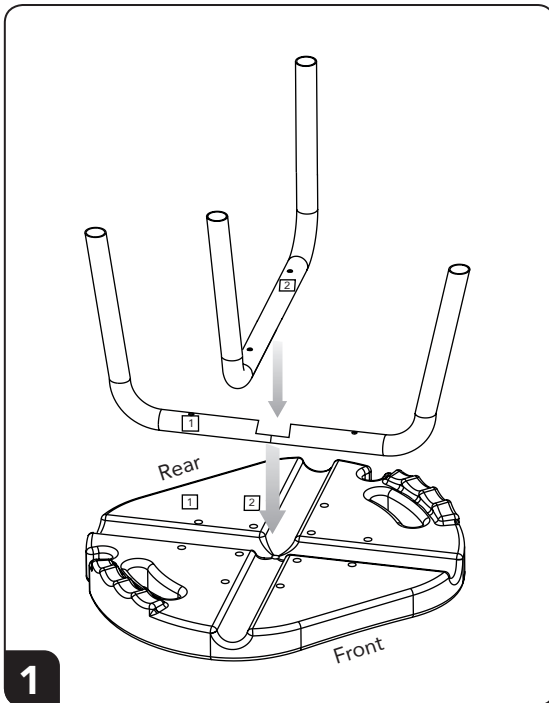

B650/B653

Seat **x 1**

Leg Extensions **x 4**

U Bar **x 2**
Labeled "1"
and "2"

Washer **x 5**

Screws **x 5**

1

2

Tighten the middle medium screw. Periodically check to assure that all screws remain tight.

3

4

Check for stability.
Assure all pins are in place.
Place in shower or bath.
Periodically check to assure that all screws remain tight.