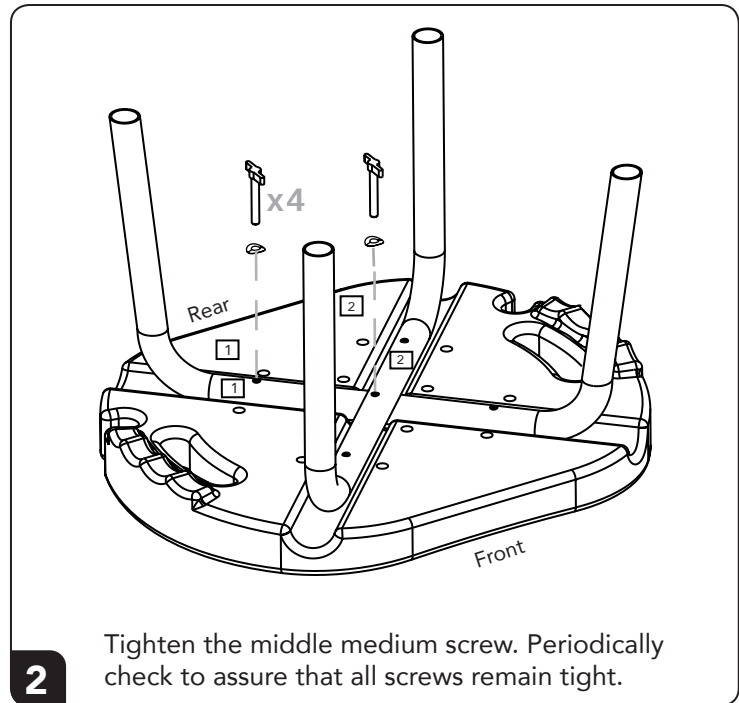

B650/B653

Seat **x 1**

Leg Extensions **x 4**

U Bar **x 2**
Labeled "1"
and "2"

Washer **x 5**

Screws **x 5**

1

2

Tighten the middle medium screw. Periodically check to assure that all screws remain tight.

3

4

Check for stability.
Assure all pins are in place.
Place in shower or bath.
Periodically check to assure that all screws remain tight.