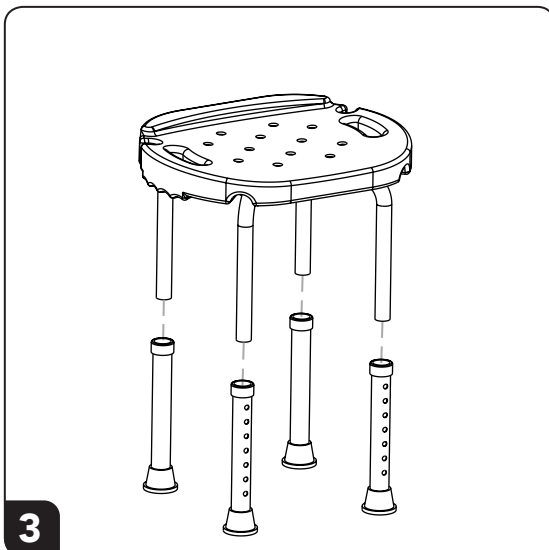

B650/B653

Seat **x 1**

Leg Extensions **x 4**

U Bar **x 2**
Labeled "1"
and "2"

Washer **x 5**

Screws **x 5**

1

2

Tighten the middle medium screw. Periodically check to assure that all screws remain tight.

3

4

Check for stability.
Assure all pins are in place.
Place in shower or bath.
Periodically check to assure that all screws remain tight.