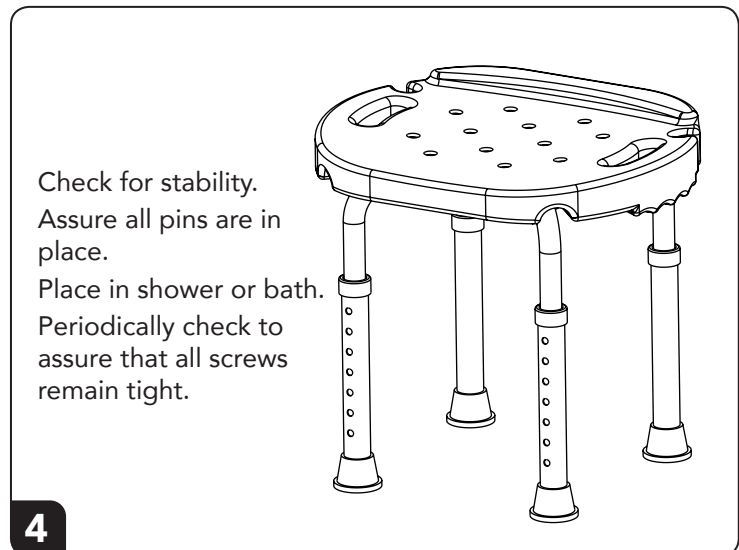

B650/B653

Seat **x 1**

Leg Extensions **x 4**

U Bar **x 2**
Labeled "1"
and "2"

Washer **x 5**

Screws **x 5**

1

2

Tighten the middle medium screw. Periodically check to assure that all screws remain tight.

3

4

Check for stability.
Assure all pins are in place.
Place in shower or bath.
Periodically check to assure that all screws remain tight.