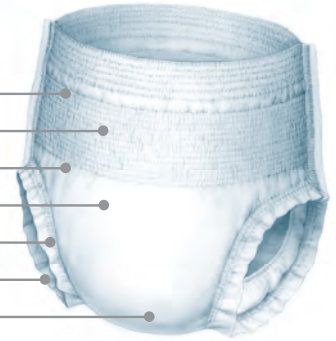

HOW TO FIT **DEPEND**[®] REAL FIT[®] UNDERWEAR FOR WOMEN, FOR MEN

1. Begin by gathering from the waistband down to the leg elastic

2. Bunch the gathering within the palm of your hand, holding firm the gathering

3. Feed the feet through each leg opening, one by one

4. Pull the underwear up while still keeping the gathering within your palms

5. Pull over the pelvic area to fit and smooth the underwear out for comfort

Tip: Due to the soft cotton-like fabric, take care not to put your fingers through the body of the underwear

DEPEND® UNDERWEAR RANGE

DEPEND® REAL FIT® Underwear for Men, for Women

DEPEND® Underwear, Unisex

- Underwear-like waistband Soft & comfortable fabric
- Stretchy waistband Easy to fit
- Unisex design
- Maximum protection Absorbent core traps moisture & locks in odour
- Full length leak guards For extra protection
- All around leg elastics Protection while active
- Available in Super & Super Plus absorbencies