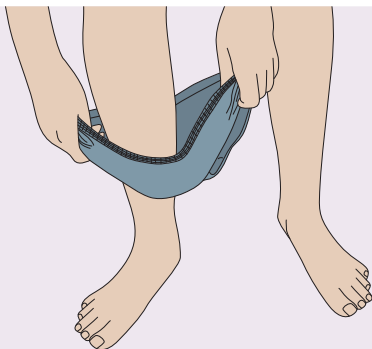

HOW TO FIT **DEPEND**[®] REAL FIT[®] UNDERWEAR FOR WOMEN, FOR MEN

1. Begin by gathering from the waistband down to the leg elastic

2. Bunch the gathering within the palm of your hand, holding firm the gathering

3. Feed the feet through each leg opening, one by one

4. Pull the underwear up while still keeping the gathering within your palms

5. Pull over the pelvic area to fit and smooth the underwear out for comfort

- Underwear-like waistband Soft & comfortable fabric
- Stretchy waistband Easy to fit
- Unisex design
- Maximum protection Absorbent core traps moisture & locks in odour
- Full length leak guards For extra protection
- All around leg elastics Protection while active
- Available in Super & Super Plus absorbencies