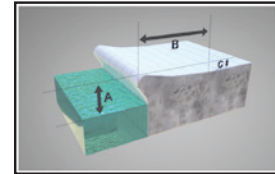

In addition the Mighty's can rotate 360 degrees in either direction. Designed for in ground anchoring, the Mighty series will accommodate existing "standard" Scout 2 and Revolution concrete anchors. Created for its adaptability, the Mighty's can be purchased with a pedestal for additional wall clearance or unusual gutter profiles. Pedestals come in 1', 2', 3', and 4' options.

pedestal accessory

U.S. Patent No.
D507,769S

ACCENT COLORS

Available in a variety of accent and powder coat colors

*Blue seat standard (not a powder coat option)

OPTIONS/ACCESSORIES:

F-808SA	Anchor kit, standard 1.9" ID x 6" deep
F-808SA-10	Anchor, 10" for pavers
F-77SSA	Anchor, Semi-Recessed, Shallow Concrete
F-MTLC	Cover, standard, blue
F-MTLC-T	Cover, standard, tan
F-MTLC-G	Cover, standard, gray
F-422PHL-2	Headrest
F-LRB	Pull-out Leg Rest Assembly (blue, tan, gray, or white)
F-048SCH	Solar charging station
F-MTTC	Mighty series transport cart
F-MTY1PD	Pedestal, 1 foot tall
F-MTY2PD	Pedestal, 2 foot tall
F-MTY3PD	Pedestal, 3 foot tall
F-MTY4PD	Pedestal, 4 foot tall

PROUDLY SOLD BY:

THE MIGHTY 400 POOL LIFT

PRODUCT SPECIFICATIONS

APPLICABLE POOL PROFILES

WITHOUT PEDESTAL

ROLL OUT

PARTIALLY RECESSED

FULLY RECESSED

BULL NOSE

WITH PEDESTAL

RAISED POOL / SPA

FLORIDA ROLL OUT

PARTIALLY RECESSED
W/ CURB

To confirm specific application go to www.aquacreek.com for our Pool Lift Selector
Become a member of our new Dealer and Architect page. Access to CAD blocks,
CSI specs and sales materials.