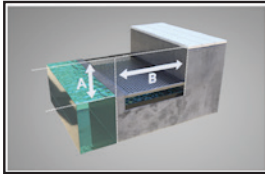

pedestal accessory

U.S. Patent No.
D507,769S

ACCENT COLORS

Available in a variety of accent and powder coat colors

*Blue seat standard (not a powder coat option)

OPTIONS/ACCESSORIES:

F-808SA	Anchor kit, standard 1.9" ID x 6" deep
F-808SA-10	Anchor, 10" for pavers
F-77SSA	Anchor, Semi-Recessed, Shallow Concrete
F-MTLC	Cover, standard, blue
F-MTLC-T	Cover, standard, tan
F-MTLC-G	Cover, standard, gray
F-422PHL-2	Headrest
F-LRB	Pull-out Leg Rest Assembly (blue, tan, gray, or white)
F-048SCH	Solar charging station
F-MTTC	Mighty series transport cart
F-MTY1PD	Pedestal, 1 foot tall
F-MTY2PD	Pedestal, 2 foot tall
F-MTY3PD	Pedestal, 3 foot tall
F-MTY4PD	Pedestal, 4 foot tall

PROUDLY SOLD BY:

THE MIGHTY 400 POOL LIFT

PRODUCT SPECIFICATIONS

APPLICABLE POOL PROFILES

WITHOUT PEDESTAL

ROLL OUT

PARTIALLY RECESSED

FULLY RECESSED

BULL NOSE

WITH PEDESTAL

RAISED POOL / SPA

FLORIDA ROLL OUT

PARTIALLY RECESSED
W/ CURB

To confirm specific application go to www.aquacreek.com for our Pool Lift Selector
Become a member of our new Dealer and Architect page. Access to CAD blocks,
CSI specs and sales materials.