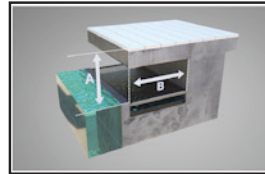

In addition the Mighty's can rotate 360 degrees in either direction. Designed for in ground anchoring, the Mighty series will accommodate existing "standard" Scout 2 and Revolution concrete anchors. Created for its adaptability, the Mighty's can be purchased with a pedestal for additional wall clearance or unusual gutter profiles. Pedestals come in 1', 2', 3', and 4' options.

PROUDLY SOLD BY:

THE MIGHTY 400 POOL LIFT

PRODUCT SPECIFICATIONS

APPLICABLE POOL PROFILES

WITHOUT PEDESTAL

ROLL OUT

PARTIALLY RECESSED

FULLY RECESSED