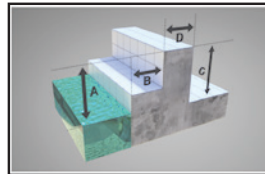

In addition the Mighty's can rotate 360 degrees in either direction. Designed for in ground anchoring, the Mighty series will accommodate existing "standard" Scout 2 and Revolution concrete anchors. Created for its adaptability, the Mighty's can be purchased with a pedestal for additional wall clearance or unusual gutter profiles. Pedestals come in 1', 2', 3', and 4' options.

BULL NOSE

WITH PEDESTAL

RAISED POOL / SPA

FLORIDA ROLL OUT

PARTIALLY RECESSED
W/ CURB

To confirm specific application go to www.aquacreek.com for our Pool Lift Selector
Become a member of our new Dealer and Architect page. Access to CAD blocks,
CSI specs and sales materials.