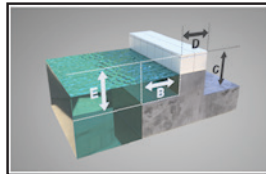

pedestal accessory

U.S. Patent No.
D507,769S

ACCENT COLORS

Available in a variety of accent and powder coat colors

*Blue seat standard (not a powder coat option)

OPTIONS/ACCESSORIES:

F-808SA	Anchor kit, standard 1.9" ID x 6" deep
F-808SA-10	Anchor, 10" for pavers
F-77SSA	Anchor, Semi-Recessed, Shallow Concrete
F-MTLC	Cover, standard, blue
F-MTLC-T	Cover, standard, tan
F-MTLC-G	Cover, standard, gray
F-422PHL-2	Headrest
F-LRB	Pull-out Leg Rest Assembly (blue, tan, gray, or white)
F-048SCH	Solar charging station
F-MTTC	Mighty series transport cart
F-MTY1PD	Pedestal, 1 foot tall
F-MTY2PD	Pedestal, 2 foot tall
F-MTY3PD	Pedestal, 3 foot tall
F-MTY4PD	Pedestal, 4 foot tall

PROUDLY SOLD BY:

THE MIGHTY 400 POOL LIFT

PRODUCT SPECIFICATIONS

APPLICABLE POOL PROFILES

WITHOUT PEDESTAL

ROLL OUT

PARTIALLY RECESSED

FULLY RECESSED

BULL NOSE

WITH PEDESTAL

RAISED POOL / SPA

FLORIDA ROLL OUT

PARTIALLY RECESSED
W/ CURB

To confirm specific application go to www.aquacreek.com for our Pool Lift Selector
Become a member of our new Dealer and Architect page. Access to CAD blocks,
CSI specs and sales materials.