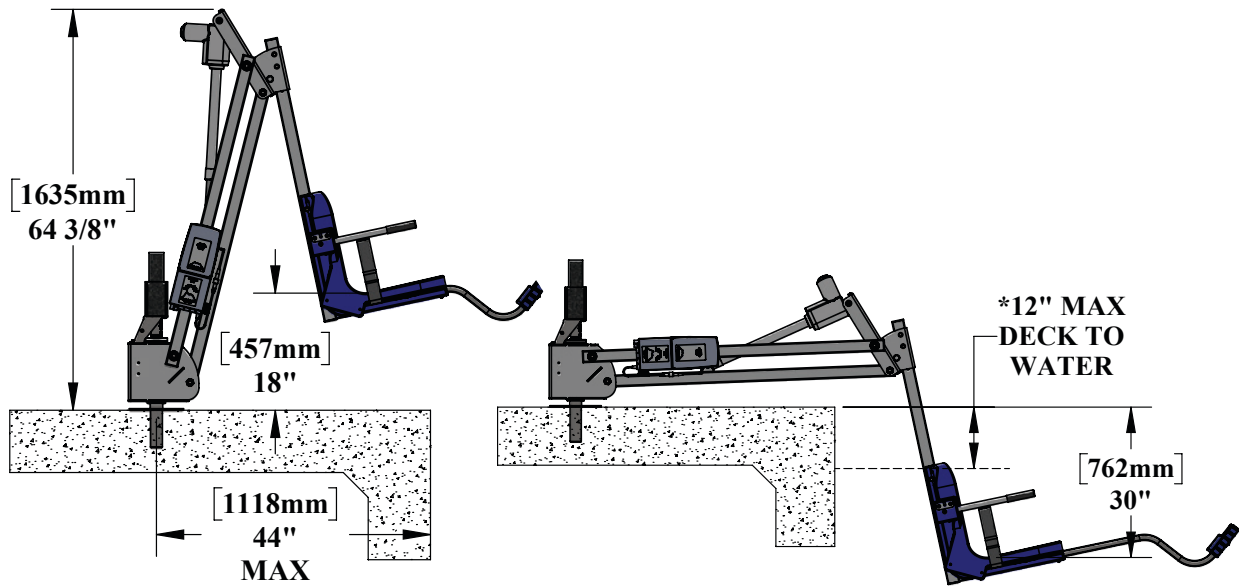

The Mighty series features an adjustable height seat pole allowing 4" of additional adjustment in 2" increments. This series provides versatility and accessibility solutions with greater water drafts and a setback up to 44".

FEATURES:

- UL certified
- 400 LB weight capacity
- Up to 12" deck to water
- 360 degree rotation
- Setback up to 44"
- Adjustable seat height
- Direct drive rotation
- Flip-up armrests
- Stainless steel construction
- Durable powder coat finish
- Five year pro-rated electronics warranty
- Five year structural warranty

pedestal accessory

U.S. Patent No.
D507,769S

ACCENT COLORS

Available in a variety of accent and powder coat colors

*Blue seat standard (not a powder coat option)

OPTIONS/ACCESSORIES:

F-808SA	Anchor kit, standard 1.9" ID x 6" deep
F-808SA-10	Anchor, 10" for pavers
F-77SSA	Anchor, Semi-Recessed, Shallow Concrete
F-MTLC	Cover, standard, blue
F-MTLC-T	Cover, standard, tan
F-MTLC-G	Cover, standard, gray
F-422PHL-2	Headrest
F-LRB	Pull-out Leg Rest Assembly (blue, tan, gray, or white)
F-048SCH	Solar charging station
F-MTTC	Mighty series transport cart
F-MTY1PD	Pedestal, 1 foot tall
F-MTY2PD	Pedestal, 2 foot tall
F-MTY3PD	Pedestal, 3 foot tall
F-MTY4PD	Pedestal, 4 foot tall

PROUDLY SOLD BY:

THE MIGHTY 400 POOL LIFT

PRODUCT SPECIFICATIONS

APPLICABLE POOL PROFILES

WITHOUT PEDESTAL

ROLL OUT

PARTIALLY RECESSED

FULLY RECESSED