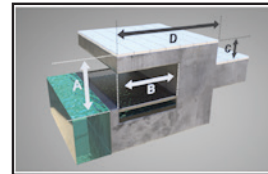

In addition the Mighty's can rotate 360 degrees in either direction. Designed for in ground anchoring, the Mighty series will accommodate existing "standard" Scout 2 and Revolution concrete anchors. Created for its adaptability, the Mighty's can be purchased with a pedestal for additional wall clearance or unusual gutter profiles. Pedestals come in 1', 2', 3', and 4' options.

BULL NOSE

WITH PEDESTAL

RAISED POOL / SPA

FLORIDA ROLL OUT

PARTIALLY RECESSED
W/ CURB

To confirm specific application go to www.aquacreek.com for our Pool Lift Selector
Become a member of our new Dealer and Architect page. Access to CAD blocks,
CSI specs and sales materials.