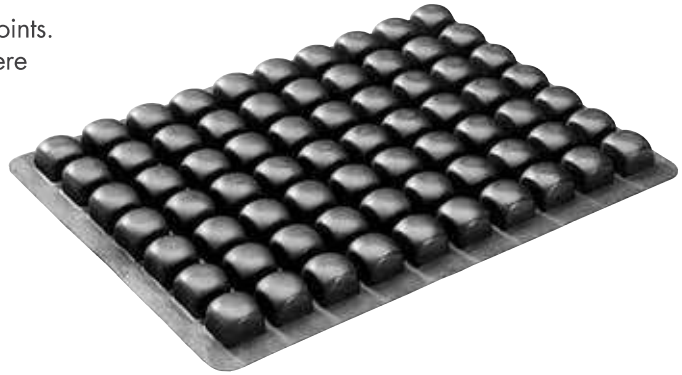

# ROHO® ADAPTOR® PAD

The ADAPTOR Pad turns any flat or contoured surface into a safe, cushioned, protective environment. Since the air cells are not linked to one another, the ADAPTOR can be custom-cut and fit to address a particular need.

It's not a seat; it's designed to protect other pressure points. It can be cut to fit arm rests, trays, foot rests or anywhere protection is needed.

- ✓ Individually sealed air cells
- ✓ Skin/soft tissue protection
- ✓ Can be cut to size
- ✓ Absorbs shock

#### Dimensions

Height: 1 in. / 2 cm  
Width: 9.75 in. / 25 cm  
Depth: 13.5 in. / 34 cm  
Weight: 0.5 lbs. / 0.2 kg