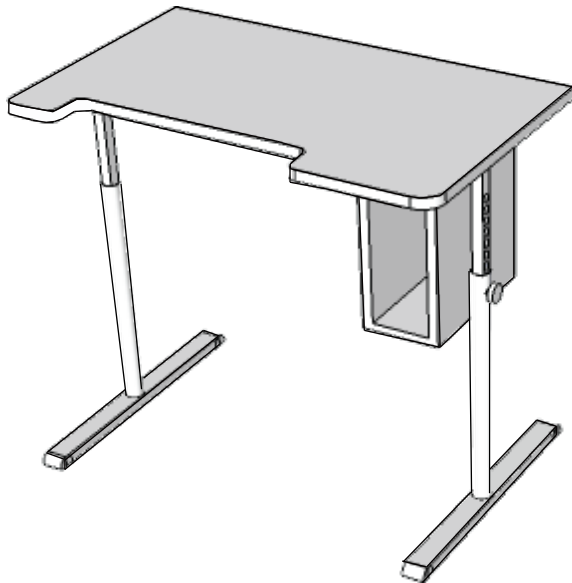

APUKA-4024CR Adjustable desk with storage

Personal adjustable tilting worktable provides adjustability for individual positioning or multi-user environments.

FEATURES:

- Standard tabletop construction with durable laminate finish and vinyl edge
- Steel column with durable powder coat finish
- Custom designed extruded metal columns provide precision movement for fast, simple knob-adjustment
- 4 adjustable base levelers
- Adjustable pencil stop

TECHNICAL DATA:

- Standard table dimensions: 40" x 24"
- Comfort curve dimensions: 19"W x 5"D
- Storage box dimensions: 14"H x 7"W x 14"D
- Vertical adjustment capability: 10"
- Standard base color: Almond, or Graphite Silver

OPTIONAL ACCESSORIES:

- ADA signage
- Casters for mobility

MODEL	DIMENSIONS	ADJUSTMENT RANGE	START/END HEIGHT	LEG SPAN
APU KA-4024CR	40" X 24"	10"	23", 33"	36"

Front View

Side View