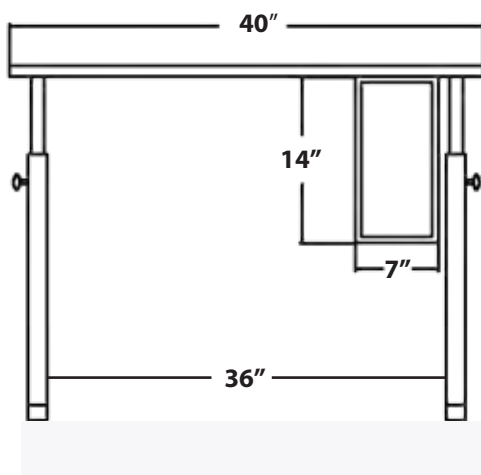

APUKA-4024CR Adjustable desk with storage

Personal adjustable tilting worktable provides adjustability for individual positioning or multi-user environments.

FEATURES:

- Standard tabletop construction with durable laminate finish and vinyl edge
- Steel column with durable powder coat finish
- Custom designed extruded metal columns provide precision movement for fast, simple knob-adjustment
- 4 adjustable base levelers
- Adjustable pencil stop

TECHNICAL DATA:

- Standard table dimensions: 40" x 24"
- Comfort curve dimensions: 19"W x 5"D
- Storage box dimensions: 14"H x 7"W x 14"D
- Vertical adjustment capability: 10"
- Standard base color: Almond, or Graphite Silver

OPTIONAL ACCESSORIES:

- ADA signage
- Casters for mobility

MODEL	DIMENSIONS	ADJUSTMENT RANGE	START/END HEIGHT	LEG SPAN
APU KA-4024CR	40" X 24"	10"	23", 33"	36"

Front View

Side View