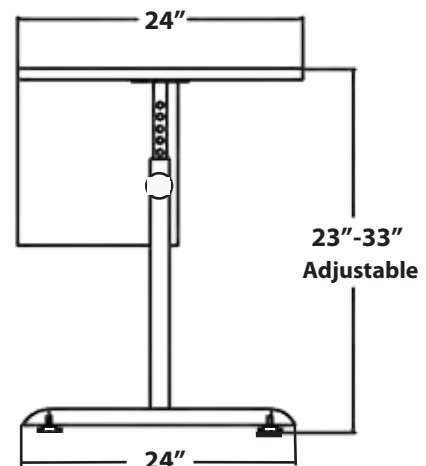

APUKA-4024CR Adjustable desk with storage

Personal adjustable tilting worktable provides adjustability for individual positioning or multi-user environments.

FEATURES:

- Standard tabletop construction with durable laminate finish and vinyl edge
- Steel column with durable powder coat finish
- Custom designed extruded metal columns provide precision movement for fast, simple knob-adjustment
- 4 adjustable base levelers
- Adjustable pencil stop

TECHNICAL DATA:

- Standard table dimensions: 40" x 24"
- Comfort curve dimensions: 19"W x 5"D
- Storage box dimensions: 14"H x 7"W x 14"D
- Vertical adjustment capability: 10"
- Standard base color: Almond, or Graphite Silver

OPTIONAL ACCESSORIES:

- ADA signage
- Casters for mobility

MODEL	DIMENSIONS	ADJUSTMENT RANGE	START/END HEIGHT	LEG SPAN
APU KA-4024CR	40" X 24"	10"	23", 33"	36"

Front View

Side View