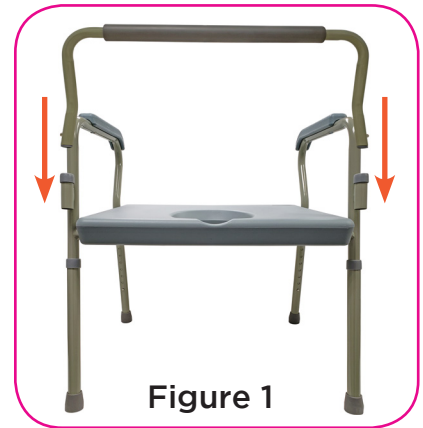

HOW TO ASSEMBLE YOUR

Heavy Duty Commode

Item # 8582

Capacity not to exceed 500 lb

NO tools required
Quick assembly

Easy to follow
step-by-step
instructions

WHAT'S INCLUDED

- a. (1) Commode frame
- b. (1) Backrest
- c. (1) Bucket and lid
- d. (1) Splash Guard

a.

b.

c.

d.

1

Insert the backrest into the backrest receivers located on the rear legs. Be sure push buttons are fully engaged and check by pulling upward (see Figure 1)..

Figure 1

2

Remove lid from bucket and insert bucket from the front of the commode (see Figure 2).

NOTE: Handle must rest on the side of bucket to insert correctly. Bucket lid is used for transport only. The Splash Guard is only use if the commode is over a toilet.

Figure 2

3

Adjust the height of the legs by depressing the push button on each leg and sliding the legs up or down to desired height (see Figure 3).

NOTE: Legs must be adjusted to same height so commode sits level.