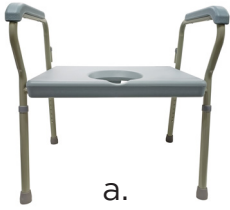

HOW TO ASSEMBLE YOUR

Heavy Duty Commode

Item # 8582

Capacity not to exceed 500 lb

NO tools required
Quick assembly

Easy to follow
step-by-step
instructions

WHAT'S INCLUDED

- a. (1) Commode frame
- b. (1) Backrest
- c. (1) Bucket and lid
- d. (1) Splash Guard

Remove lid from bucket and insert bucket from the front of the commode (see Figure 2).

NOTE: Handle must rest on the side of bucket to insert correctly. Bucket lid is used for transport only. The Splash Guard is only use if the commode is over a toilet.

Figure 2

3

Adjust the height of the legs by depressing the push button on each leg and sliding the legs up or down to desired height (see Figure 3).

NOTE: Legs must be adjusted to same height so commode sits level.