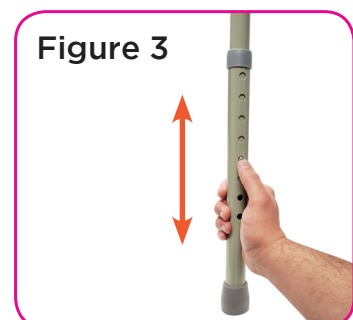

Figure 2

3

Adjust the height of the legs by depressing the push button on each leg and sliding the legs up or down to desired height (see Figure 3).

NOTE: Legs must be adjusted to same height so commode sits level.