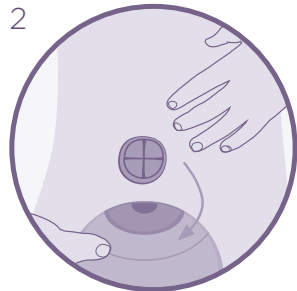

ESENTA™ STING FREE ADHESIVE REMOVER SPRAY

EASY TO USE: FOLLOW THE BELOW STEPS

GETTING STARTED

Spray around the edge of the adhesive and wait a few seconds. You can spray at any angle.

EASY REMOVAL

Gently peel adhesive away from the skin using additional ESENTA™ adhesive remover spray to ease removal, if necessary.

DRIES IN SECONDS

Once dried ESENTA™ Adhesive Remover will not affect adhesion of further dressings or appliances.

ESENTA™ STING FREE ADHESIVE REMOVER WIPES

EASY TO USE: FOLLOW THE BELOW STEPS

GETTING STARTED

Tear sachet to open and unfold wipe.

EASY REMOVAL

Rub the wipe over adhesive residues to remove.

DRIES IN SECONDS

Once dried ESENTA™ Adhesive Remover will not affect adhesion of further dressings or appliances.