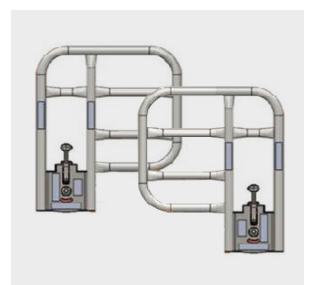

Model #PLTCDR

Model #PLTCAR