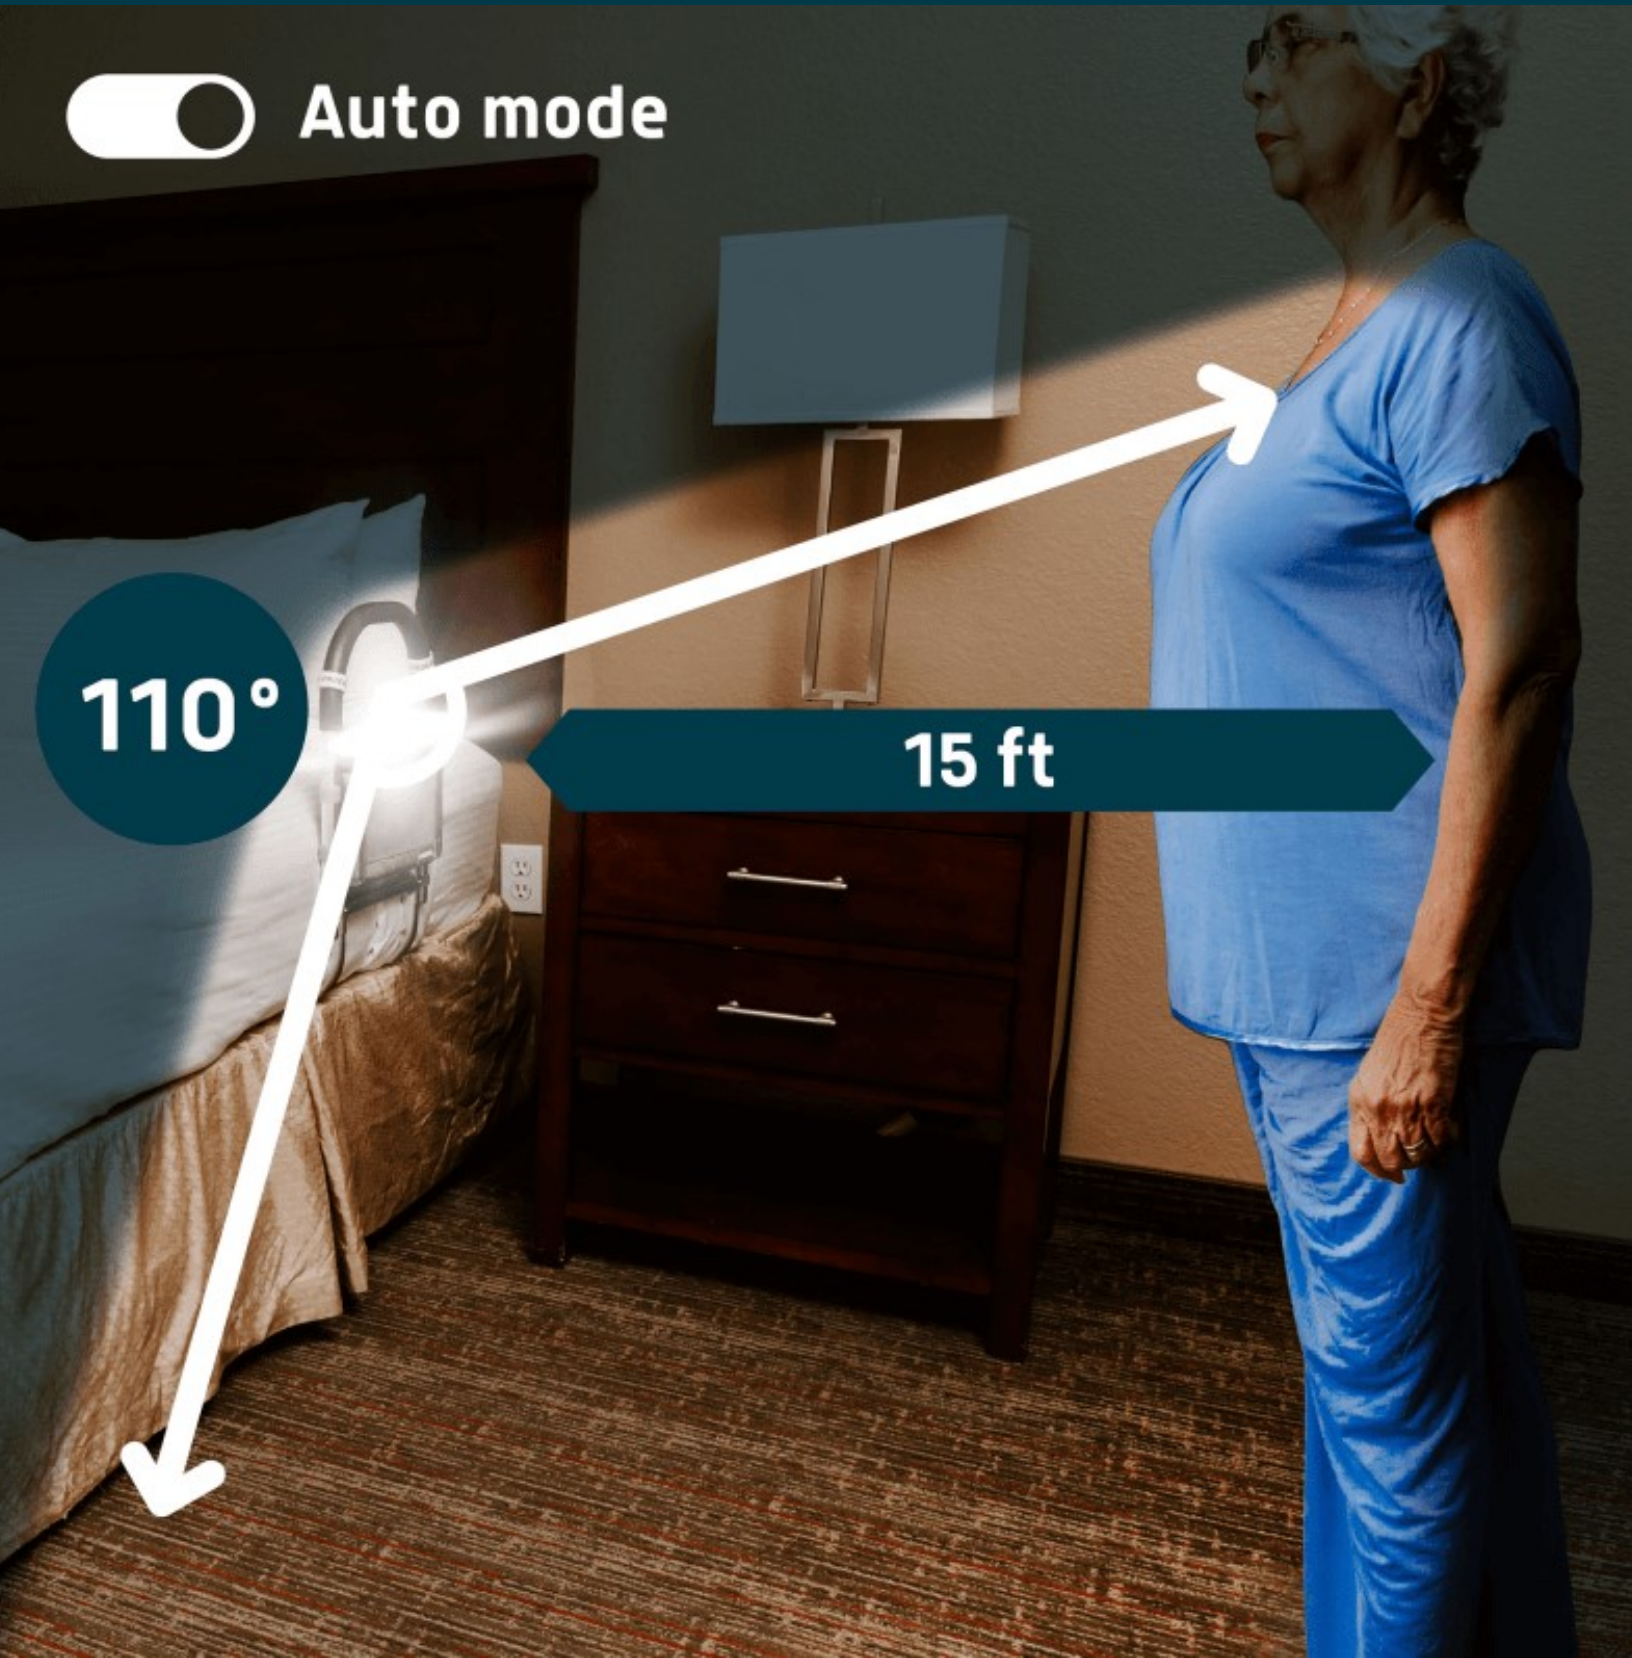

**Safety
taken
to new
heights**

**Enhanced
Safety**

SENIORS

POST-OP

HANDICAP

**Very
Sturdy**

Auto mode

110°

15 ft

The easiest
way to get
in and out
of bed

Fits any Bed & Mattress