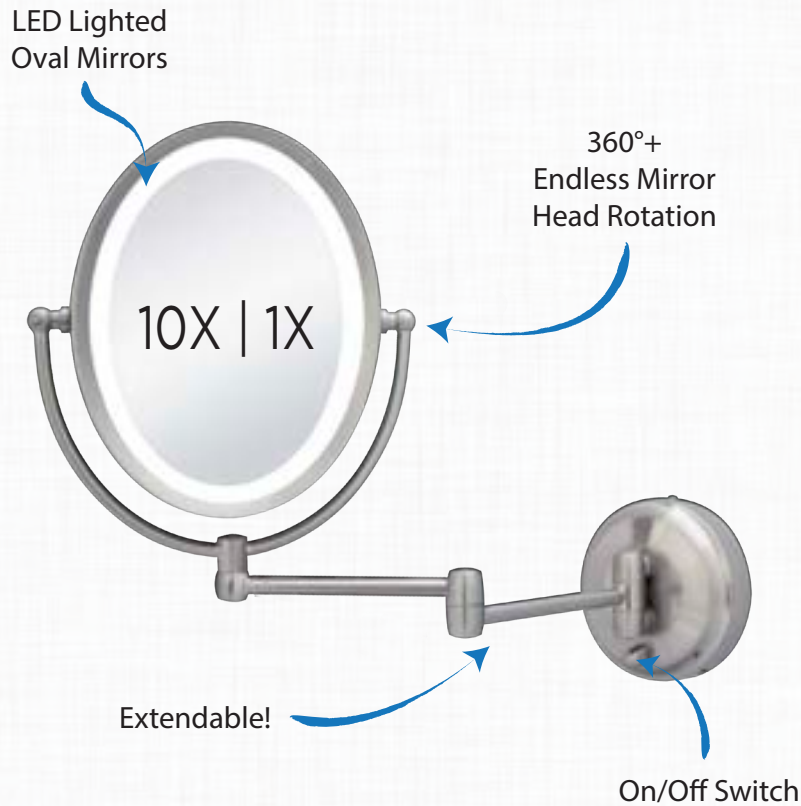

| | | |
|--------------------|---------------------------|----------------|
| Model: FG50 | Magnification: 10X & 5X | Finish: Silver |
| UPC: 70500441750 1 | Dimensions: 7" x 7" x 13" | |

- Two (2) - 6 ¼" Dual Sided Mirrors
- Optical Quality Glass
- Wall Mount Bracket with Three (3) Suction Cups (Included)
- Patented
- Peg Hook Gift Box

Gooseneck Vanity & Wall Mount Mirror

| | | |
|--------------------|---------------------------|-----------------|
| Model: FG27 | Magnification: 7X | Finish: Acrylic |
| UPC: 70500441552 1 | Dimensions: 7" x 7" x 12" | |

- 6 ¼" Mirror with Optical Quality Glass
- Three (3) Suction Cup Mounting (Included)
- Gift Box

WALL MOUNT MIRRORS

Next Generation® LED Lighted Wall Mount Oval Mirror

| | | |
|--------------------|-------------------------------|----------------------|
| Model: LOVLW410 | Magnification: 10X & 1X | Finish: Satin Nickel |
| UPC: 70500442098 3 | Dimensions: 9 1/2" x 3" x 15" | |