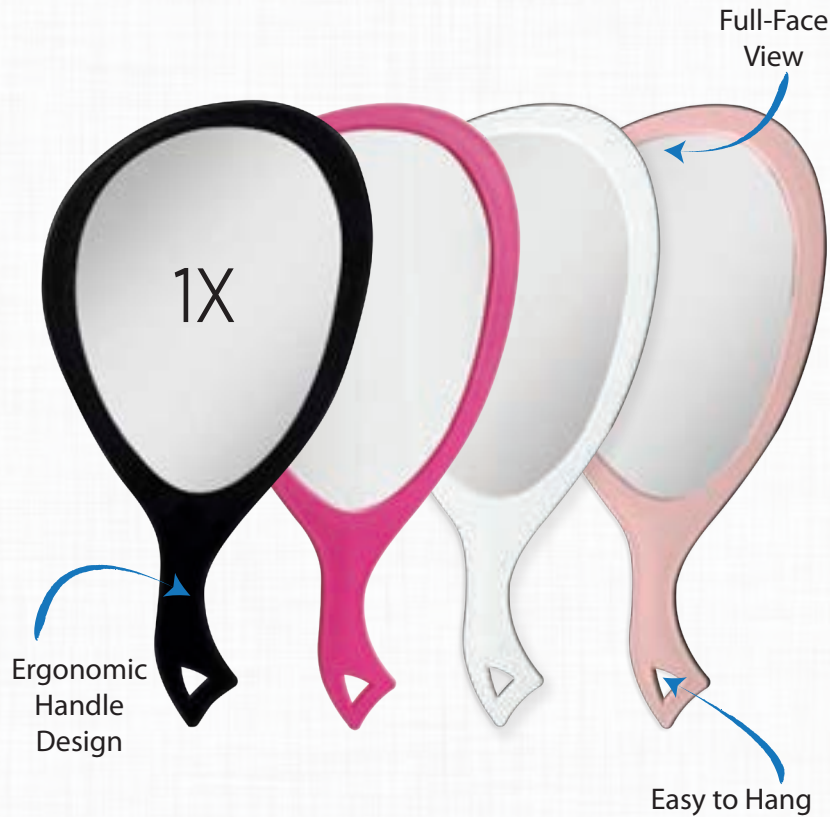

HANDHELD MIRRORS

5X
OPTION

Acrylic Dual Sided Hand Mirror

| | | |
|-----------------------------------|---|-----------------|
| Model: FH27 UPC: 70500441598 9 | Magnification: 7X & 1X Dimensions: 7" x 1/4" x 11 1/2" | Finish: Acrylic |
| Model: ZH06 UPC: 70500470161 7 | Magnification: 5X & 1X Dimensions: 7" x 1/4" x 11 1/2" | Finish: Acrylic |

- 6 1/4" Dual Sided Mirror with Optical Quality Glass
- 11 1/2" Tall
- Includes Vanity / Counter Top Stand
- Full Face Mirror View, Ideal for Make-up Application
- Blister Pack

Round Handheld Mirror

| | | |
|-------------------------------------|--|---------------|
| Model: ZH2003 UPC: 70500442219 2 | Magnification: 1X Dimensions: 7.5" x 0.5" x 10.5" | Finish: Black |
| Model: ZH2004 UPC: 70500442220 8 | Magnification: 1X Dimensions: 7.5" x 0.5" x 10.5" | Finish: Gray |

- Optical Quality Glass
- 6.25" Mirror Surface
- 10.5" High
- Open Stock

HANDHELD MIRRORS

Large Teardrop Hand Mirror

| | | |
|---------------------------------------|---|---------------------|
| Model: ZHL1 UPC: 70500441995 6 | Magnification: 1X Dimensions: 10" x 1/2" x 19 1/4" | Finish: Black |
| Model: ZHL12005 UPC: 70500442217 8 | Magnification: 1X Dimensions: 10" x 1/2" x 19 1/4" | Finish: Bright Rose |
| Model: ZHL12006 UPC: 70500442218 5 | Magnification: 1X Dimensions: 10" x 1/2" x 19 1/4" | Finish: White |
| Model: ZHL12008 UPC: 70500442297 0 | Magnification: 1X Dimensions: 10" x 1/2" x 19 1/4" | Finish: Soft Pink |

- 8" x 11" Mirror Surface
- High Quality Glass
- 19 1/4" Tall
- Curved Handle to Fit Hand Easily
- Hanging Option on Handle
- Full Face Mirror View, Ideal for Make-up Application
- Open Stock

Z'Fogless™ Water Mirror