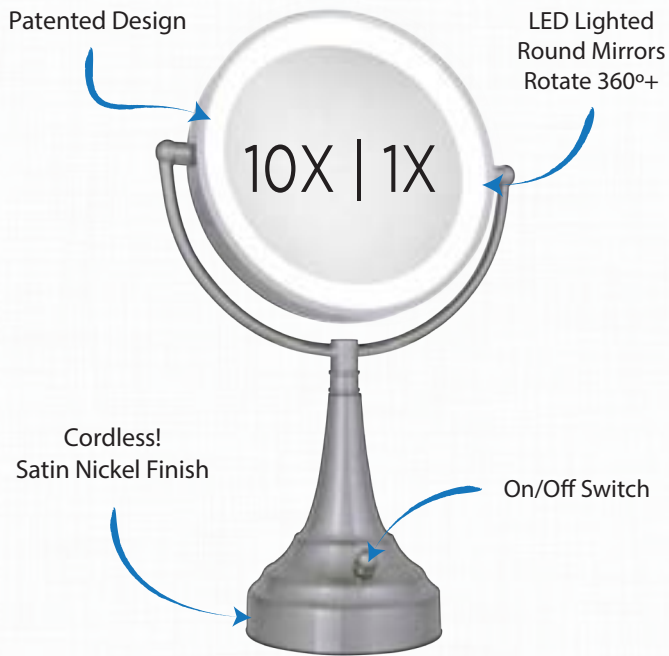

LED LIGHTED VANITY MIRRORS