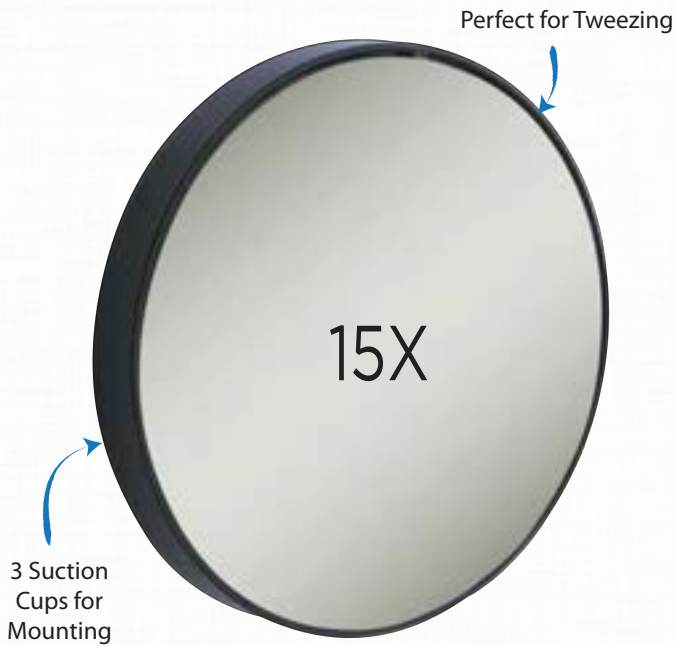

- 3 1/2" Round Mirror with Optical Quality Glass
- 3 Suction Cup Mount to Place on Smooth, Glass-like Surfaces
- Home, Travel, & Purse
- Peg Hook Card

Dual Sided, Close Up Spot Mirror

| | | |
|--------------------|------------------------------------|---------------|
| Model: FC30 | Magnification: 10X & 5X | Finish: White |
| UPC: 70500441817 1 | Dimensions: 3 3/4" x 1/2" x 4 1/2" | |

- 3 1/2" Dual Sided Mirror with Optical Quality Glass
- 1 Suction Cup Mount to Place on Smooth, Glass-like Surfaces
- Home, Travel, & Purse
- Peg Hook Card

NON-LIGHTED SPOT MIRRORS

Close Up Spot Mirror

| | | |
|--------------------|------------------------------------|---------------|
| Model: FC15 | Magnification: 15X | Finish: Black |
| UPC: 70500441854 6 | Dimensions: 3 1/2" x 1/2" x 3 1/2" | |