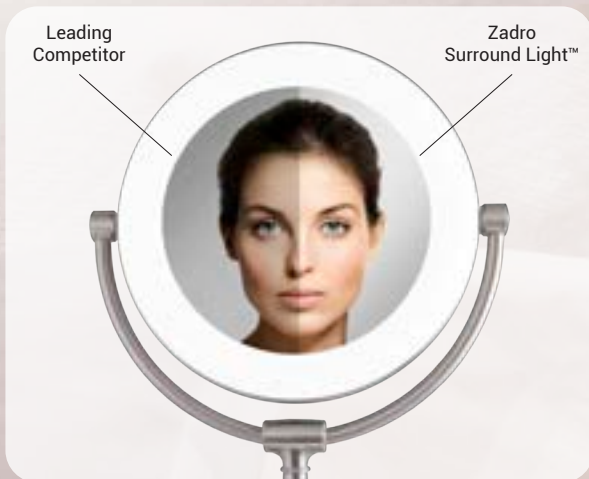

Surround Light™

FLUORESCENT LIGHTED MIRRORS

Get a brighter, clearer view with the Zadro's Surround Light™ technology. Our Surround Light™ mirrors use patented technology to reflect light across the mirror surface to fully illuminate your entire face.

"Best in Show"
Design Journal

Experience the difference!

**The No Shadow,
Reflection of Your True Self!**