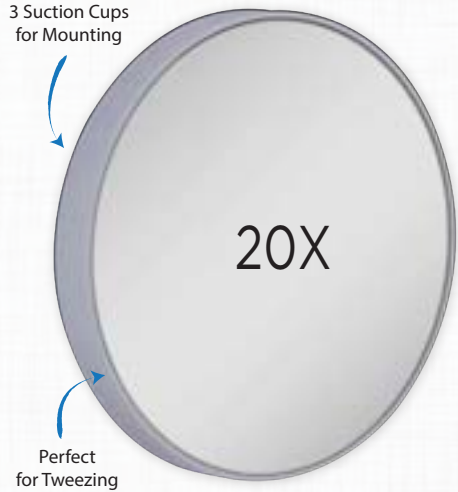

NON-LIGHTED SPOT MIRRORS