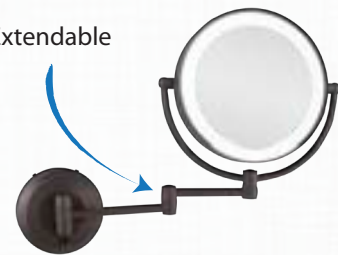

Patented

LED LIGHTED WALL MOUNT MIRRORS

Satin Nickel

On/Off Switch

Chrome

Polished Nickel

Extendable

Oil Rubbed Bronze