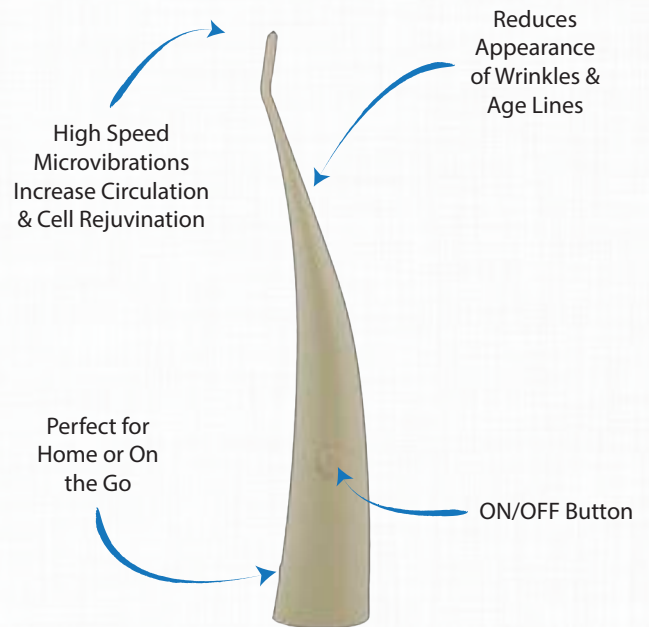

WELLNESS & BEAUTY