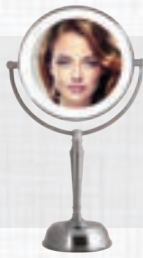

VANITY MIRRORS

LED Lighted Round
Mirrors Rotate 360°+

3 Variable
Light Settings
(Daylight | Office | Evening)

On/Off
Smart Dimmer™
Touch Technology
Remembers Last
Brightness Level Used

Mirror Head & Neck
Fully Angle
& Height Adjustable
for Easy Viewing

LED Variable Lighted Next Generation® Smart Dimmer® Vanity

Model: LVAR410
UPC: 70500442102 7

Magnification: 10X & 1X
Dimensions: 10" x 6" x 15 3/4"

Finish: Satin Nickel

- Smart Dimmer™ Brightness Control for Each Setting
- Energy Efficient LEDs
- 9" Dual Sided Round Mirror with Optical Quality Glass
- Stands Up to 16" Tall or Adjusts Down to 12"
- AC Adapter (Included)
- Gift Box

Patented