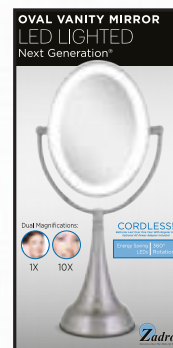

- Energy Efficient LEDs
- 9" Dual Sided Mirror with Optical Quality Glass
- AC Adapter (Included) or 4 C Batteries (Not Included)
- Gift Box

Cordless Super Bright LED Lighted Next Generation® Vanity

| | | |
|--------------------|-----------------------------------|----------------------|
| Model: LEDOVLV410 | Magnification: 10X & 1X | Finish: Satin Nickel |
| UPC: 70500441948 2 | Dimensions: 9 1/2" x 5 1/2" x 19" | |

- Energy Efficient LEDs
- 7 1/2" x 9 3/4" Dual Sided Oval Mirror with Optical Quality Glass
- AC Adapter (Included) or 4 C Batteries (Not Included)
- Gift Box

Patented

Patented

LED LIGHTED VANITY MIRRORS