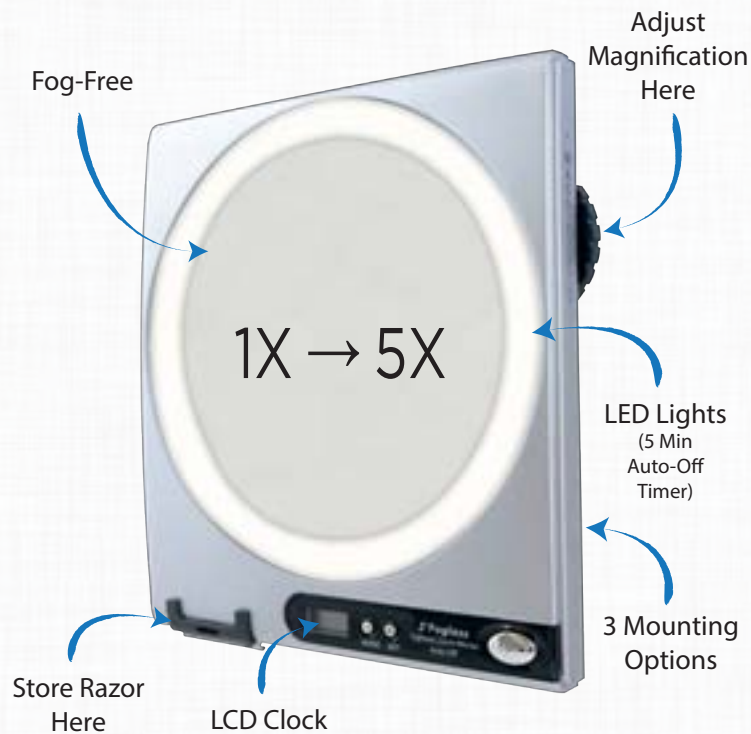

- Simply Fill the Back Reservoir with Warm Water and Place Back on Suction Cup Mount
- Squeegee Included
- Mounts with included Suction Cup
- Break Resistant Fog-Free Mirror
- Carrying Pouch (Included)
- Peggable Gift Box

Patented

Patented

Z'FOGLESS™ LIGHTED MIRRORS

Z'Fogless™ LED Surround Lighting Fog-Free Shower Mirror with Adjustable Magnification

| | | |
|--------------------|--------------------------|----------------|
| Model: Z850 | Magnification: 5X → 1X | Finish: Silver |
| UPC: 70500441906 2 | Dimensions: 8" x 2" x 9" | |

- Lighted Z'Fogless™ Break Resistant Fog-Free Mirror
- LED Surround Lighting for Shadow Free Use
- 1X to 5X Adjustable Magnifications
- Turn Dial to Adjust Magnifications
- 6 ¾" Mirror
- Wall Mountable
- 3 AA (Not Included) & 1 LR44 Battery (Included)
- Peg Hook Gift Box