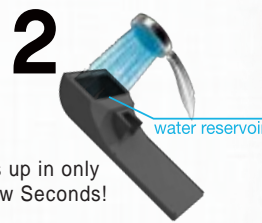

2 Fills up in only a few Seconds!

Hold the mirror portion with water reservoir and fill with warm water from your shower