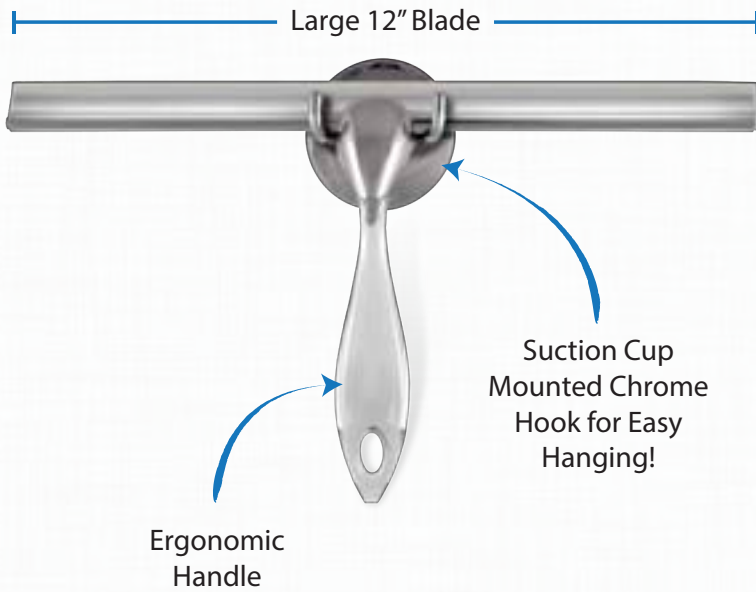

- Control Music with "Next" & "Previous" Button and Volume Setting
- Automatically Connects to Your Device After One-Time Setup
- Suctions to Smooth Glass-like Surfaces or Hangs from Optional Cord (Included)
- Rechargeable Battery Lasts up to 6 Hours
- USB Charging Cable (Included)
- Clamshell Pack
- Water Resistant
- Blister Pack

SHOWER ACCESSORIES

Large Body Brush

| | |
|--------------------|-----------------------------------|
| Model: BR01 | Finish: Acrylic |
| UPC: 70500441748 8 | Dimensions: 3 1/2" x 3" x 14 1/2" |

- Large 14 3/4" Long Bath & Body Brush
- Poly Bag

SHOWER ACCESSORIES

Z'Squeegee with Oversized Blade

| | |
|--------------------|---------------------------|
| Model: ZSQ3 | Finish: Acrylic & Chrome |
| UPC: 70500442111 9 | Dimensions: 12" x 2" x 7" |

- Retractable Pull-Out "T" Type Handle for Vertical Strokes
- Great for Cleaning Windows, Shower Doors, Tiles, & More
- Peg Hook Gift Box