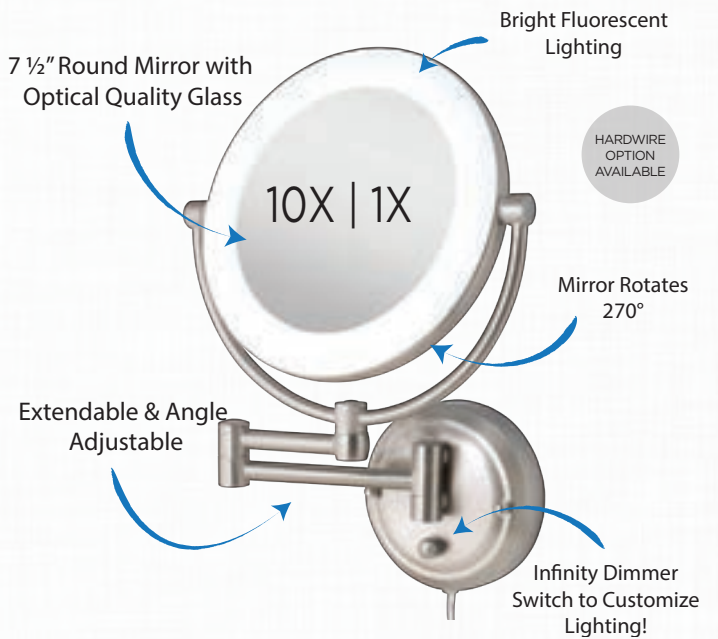

- Dual Arm Extends to 9" Wide & Closes to 5"
- 7" Dual Sided Round Mirror with Optical Quality Glass
- Energy Efficient LEDs
- AC Adapter (Not Included) or Four (4) AA Batteries (Not Included)
- Gift Box

Patented

Z'Swivel™ LED Lighted Power Suction Mirror

| | | |
|--|--|---------------|
| Model: LEDPSC110 UPC: 70500442088 4 | Magnification: 10X Dimensions: 6 1/2" x 3" x 7 3/4" | Finish: White |
|--|--|---------------|

- 6 1/2" Round Mirror with Optical Quality Glass
- 3 AAA Batteries (Included)
- Peggable Blister

FLUORESCENT WALL MOUNT MIRRORS

Dual Sided, Lighted Fluorescent Glamour Wall-Mount Make-Up Mirror

| | | |
|---------------------------------------|--|---|
| Model: GLAW45 UPC: 70500442115 7 | Magnification: 5X & 1X Dimensions: 14" x 3 1/2" x 18" | Finish: Satin Nickel Polarized Wall Plug |
| Model: GLAW45HW UPC: 70500442116 4 | Magnification: 5X & 1X Dimensions: 14" x 3 1/2" x 18" | Finish: Satin Nickel Hardwired |

- 270°+ Endless Mirror Head Rotation
- 11 1/4" Dual Sided Round Mirror with Optical Quality Glare Free, Shadow Free Glass
- Extends to 24" Wide & Close to 14"
- 22 Watt Fluorescent Bulb (9") Produces Brightness Equivalent to 100 Watt Incandescent Bulb
- 10,000 Hour Long Life Bulb
- Hardwire Version has two screws, 2 mollys, 1 screwdriver included
- Gift Box