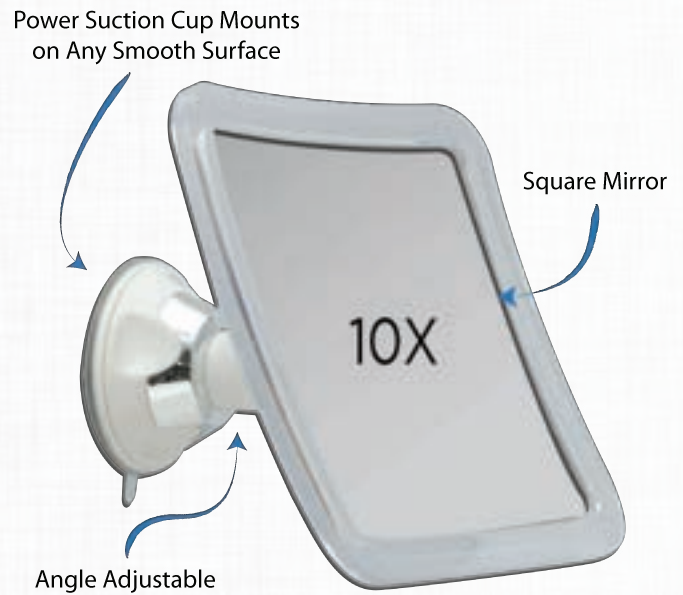

NON-LIGHTED WALL MOUNT MIRRORS