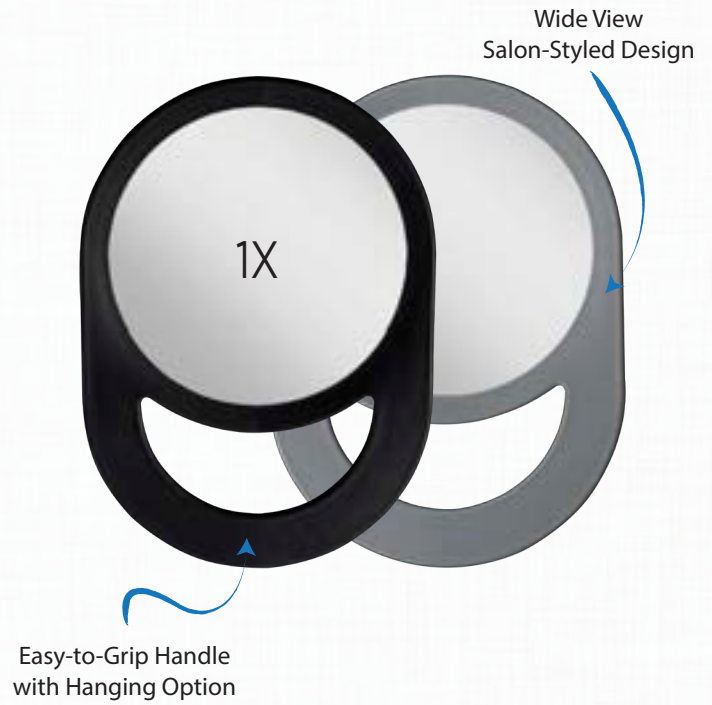

HANDHELD MIRRORS

5X
OPTION