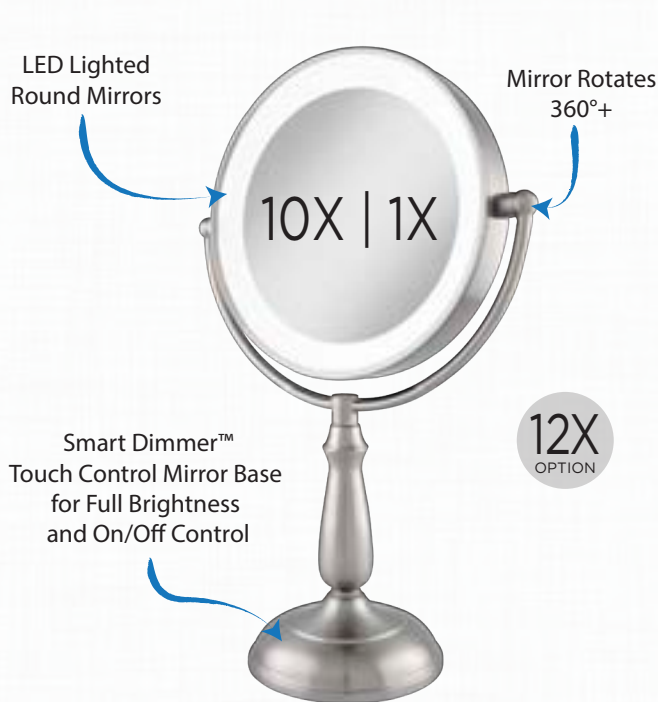

LED LIGHTED VANITY MIRRORS