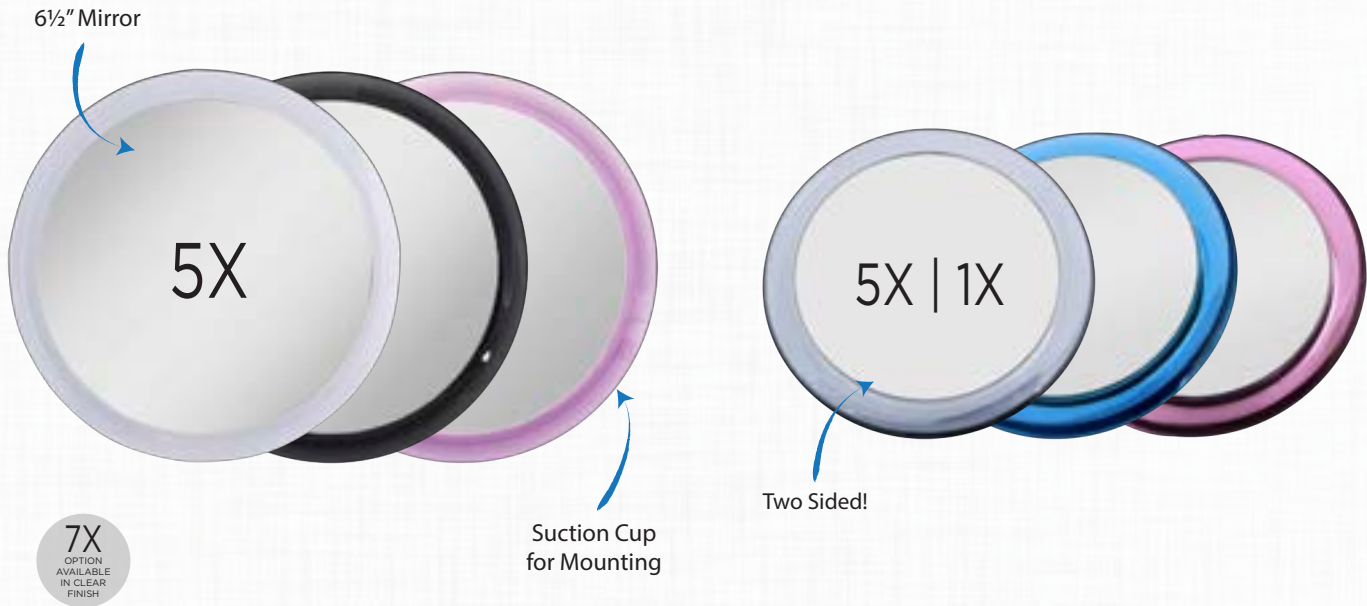

NON-LIGHTED COMPACT MIRRORS