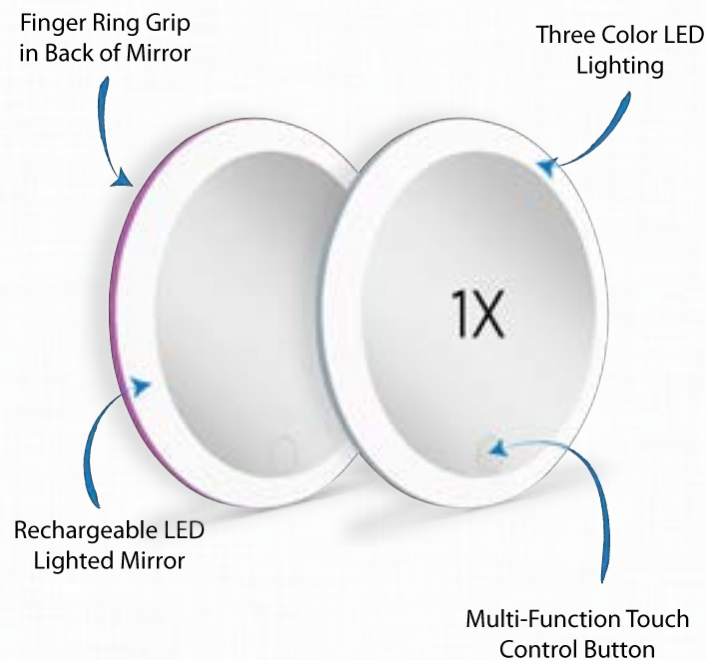

LIGHTED TRAVEL & COMPACT MIRRORS