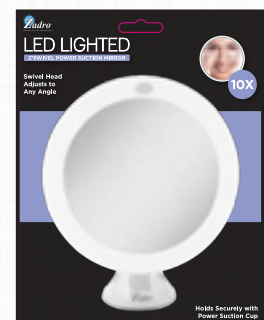

LED LIGHTED WALL MOUNT MIRRORS

LED Lighted Round Mirrors Rotate 360°+

On/Off Switch

Next Generation® LED Lighted Wall Mount Round Mirror

Model: LEDMW410 UPC: 70500442131 7	Magnification: 10X & 1X Dimensions: 8 3/4" x 2 1/4" x 12"	Finish: Satin Nickel
Model: LEDMW45 UPC: 70500442059 4	Magnification: 5X & 1X Dimensions: 8 3/4" x 2 1/4" x 12"	Finish: Satin Nickel

- Dual Arm Extends to 9" Wide & Closes to 5"
- 7" Dual Sided Round Mirror with Optical Quality Glass
- Energy Efficient LEDs
- AC Adapter (Not Included) or Four (4) AA Batteries (Not Included)
- Gift Box

Patented

Z'Swivel™ LED Lighted Power Suction Mirror

Model: LEDPSC110 UPC: 70500442088 4	Magnification: 10X Dimensions: 6 1/2" x 3" x 7 3/4"	Finish: White

- 6 1/2" Round Mirror with Optical Quality Glass
- 3 AAA Batteries (Included)
- Peggable Blister