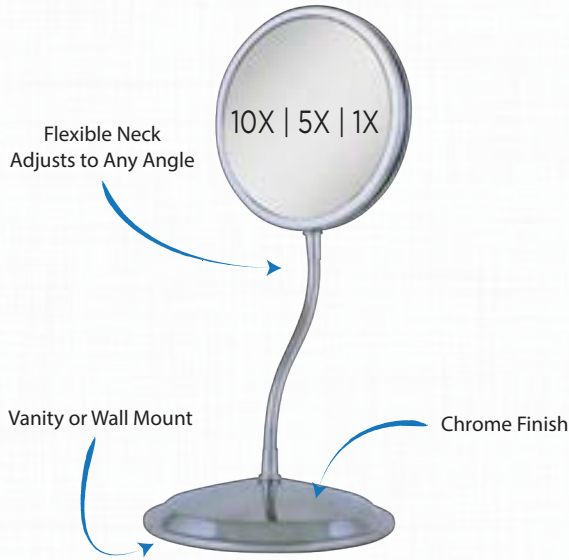

- 5 1/4" Dual Sided Mirror
- 10 1/4" Tall
- Optical Quality Glass
- Gift Box

NON-LIGHTED VANITY MIRRORS

5X
OPTION
AVAILABLE

Acrylic Dual Sided, Swivel Vanity Mirror

| | | |
|--------------------|-------------------------------|-----------------|
| Model: ZV08 | Magnification: 5X & 1X | Finish: Acrylic |
| UPC: 70500470122 8 | Dimensions: 9" x 3" x 10 1/2" | |

- 7 1/2" Dual Sided Mirror with Optical Quality Glass
- 10 1/2" Tall
- Gift Box

Acrylic Dual Sided, Swivel Vanity Mirror

| | | |
|--------------------|------------------------------|-----------------|
| Model: FS27 | Magnification: 7X & 1X | Finish: Acrylic |
| UPC: 70500441554 5 | Dimensions: 7" x 2 1/2" x 9" | |
| Model: ZV06 | Magnification: 5X & 1X | Finish: Acrylic |
| UPC: 70500470121 1 | Dimensions: 7" x 2 1/2" x 9" | |

- 6 1/4" Dual Sided Mirror with Optical Quality Glass
- 9" Tall
- Gift Box

NON-LIGHTED VANITY MIRRORS

Triple Vision™ Gooseneck, Vanity & Wall Mount Mirror

| | | |
|--------------------|-----------------------------|----------------|
| Model: FG60 | Magnification: 10X, 5X & 1X | Finish: Chrome |
| UPC: 70500441869 0 | Dimensions: 7" x 7" x 16" | |

- Three (3) - 6 ¼" Mirrors, Triple Vision™
- Optical Quality Glass
- 10X, 5X & 1X Magnifications
- Wall Mount Bracket with Three (3) Suction Cups (Included)
- Patented
- Gift Box

Vanity & Wall Mount Mirror with Flexible Neck