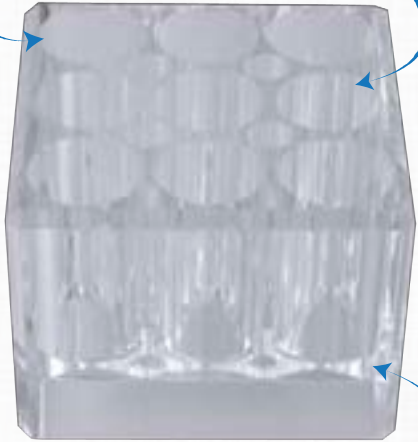

SHOWER ACCESSORIES

Z'Squeegee with Oversized Blade

| | |
|--------------------|---------------------------|
| Model: ZSQ3 | Finish: Acrylic & Chrome |
| UPC: 70500442111 9 | Dimensions: 12" x 2" x 7" |

- Retractable Pull-Out "T" Type Handle for Vertical Strokes
- Great for Cleaning Windows, Shower Doors, Tiles, & More
- Peg Hook Gift Box

4 Pack - Dual Suction Cups with Clear Hooks

| | |
|--------------------|--------------------------|
| Model: ZC01 | Finish: Clear |
| UPC: 70500441521 7 | Dimensions: 4" x 1" x 4" |

- Patented Design of Suction Cup within a Suction Cup
- Water Resistant
- Holds Up to 2 lbs.
- 2 1/4" Diameter with Clear Hook
- Blister Pack of 4 Suction Cups

BEAUTY ACCESSORIES

13 Holders!

Store Cosmetic Brushes,
Mascara & More!

High Quality
Acrylic!

Store Cosmetics
& Accessories

High Quality
Acrylic!

13 Compartment Beauty Organizer

| | |
|--------------------|--------------------------------------|
| Model: ZOR9 | Finish: Acrylic |
| UPC: 70500441526 2 | Dimensions: 3 1/2" x 3 1/2" x 2 3/4" |