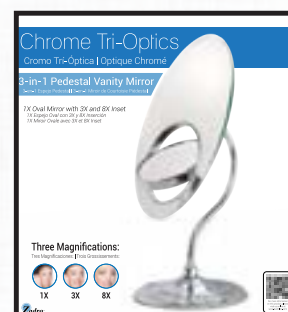

CLASSIC LIGHTED & NON-LIGHTED VANITY MIRRORS VANITY MIRRORS

LED Lighted Motorized Power Zoom Adjustable Magnifications Vanity Mirror

Model: PZV01	Magnification: 5X → 1X	Finish: White
UPC: 70500441829 4	Dimensions: 7 1/2" x 6" x 13"	

- Adjustable Magnifications 5X to 1X
- Push Button Power Zoom
- 6" Mirror
- ON/OFF Button in Base
- Optional 4.5V AC Adaptor (Not included - Available at your Local Electronics Store) or 3 AAA
- Gift Box

Tri-Optics™ Oval Mirror

Model: OVL37	Magnification: 8X & 3X	Finish: Chrome
UPC: 70500441743 3	Dimensions: 8" x 7 1/4" x 17"	
Model: OVL57	Magnification: 8X & 3X	Finish: Brass
UPC: 70500441962 8	Dimensions: 8" x 7 1/4" x 17"	

- Low Silhouette 8" x 12" Beveled Oval Mirror
- 17" Tall
- Triple Vision™ Dual Sided Mirror
- 4" Swivel Dual 8X/3X Spot Mirror Inset in 1X Main Mirror
- Padded Non-Slip Base
- Gift Box

Patented

Patented