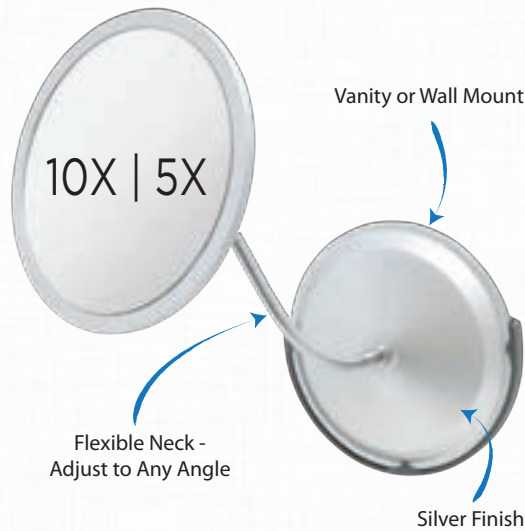

- 7 1/2" Dual Sided Mirror with Optical Quality Glass
- 10 1/2" Tall
- Gift Box

Acrylic Dual Sided, Swivel Vanity Mirror

| | | |
|--------------------|------------------------------|-----------------|
| Model: FS27 | Magnification: 7X & 1X | Finish: Acrylic |
| UPC: 70500441554 5 | Dimensions: 7" x 2 1/2" x 9" | |
| Model: ZV06 | Magnification: 5X & 1X | Finish: Acrylic |
| UPC: 70500470121 1 | Dimensions: 7" x 2 1/2" x 9" | |

- 6 1/4" Dual Sided Mirror with Optical Quality Glass
- 9" Tall
- Gift Box

NON-LIGHTED VANITY MIRRORS

Triple Vision™ Gooseneck, Vanity & Wall Mount Mirror

| | | |
|--------------------|-----------------------------|----------------|
| Model: FG60 | Magnification: 10X, 5X & 1X | Finish: Chrome |
| UPC: 70500441869 0 | Dimensions: 7" x 7" x 16" | |

- Three (3) - 6 ¼" Mirrors, Triple Vision™
- Optical Quality Glass
- 10X, 5X & 1X Magnifications
- Wall Mount Bracket with Three (3) Suction Cups (Included)
- Patented
- Gift Box

Vanity & Wall Mount Mirror with Flexible Neck

| | | |
|--------------------|---------------------------|----------------|
| Model: FG50 | Magnification: 10X & 5X | Finish: Silver |
| UPC: 70500441750 1 | Dimensions: 7" x 7" x 13" | |

- Two (2) - 6 ¼" Dual Sided Mirrors
- Optical Quality Glass
- Wall Mount Bracket with Three (3) Suction Cups (Included)
- Patented
- Peg Hook Gift Box