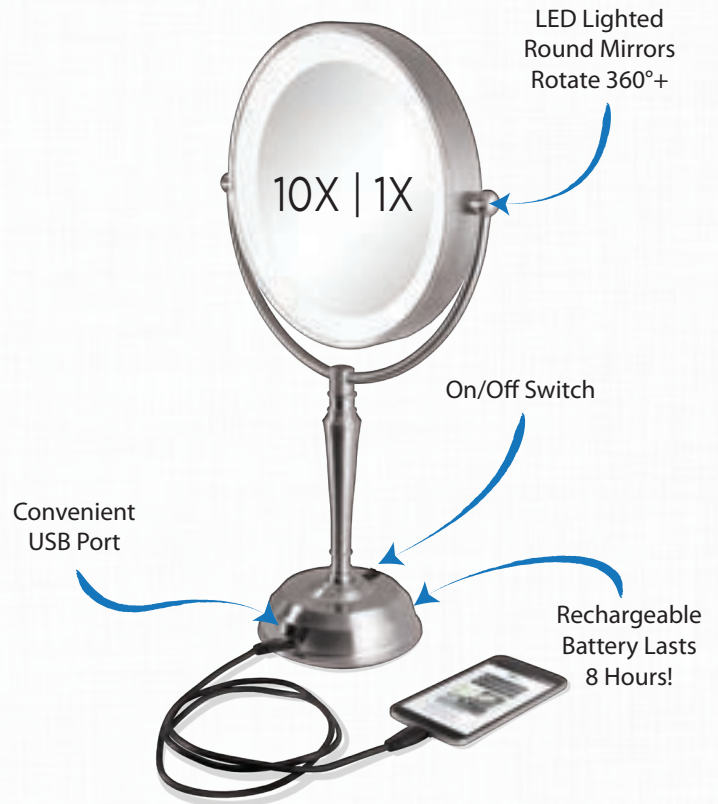

LED LIGHTED VANITY MIRRORS