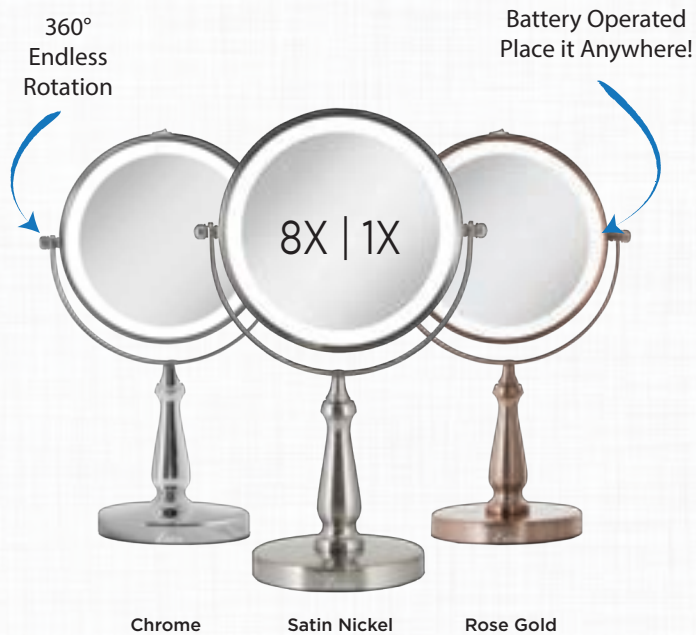

- Adjustable Mirror Head Tilt with Inner Rotating Mirror
- Three Adaptive LED Light Color Settings in Daylight (Natural Sunlight), Office (Cool White) and Evening Light (Warm White)
- Ultra-Bright Dimmable LED Ring Lighting
- Smart Dimmer™ Touch Setting Remember Last Brightness Level Used
- Accent Light around the base when mirror is ON
- AC Power Adapter Powered (12V/1A)
- Gift Box

LED LIGHTED VANITY MIRRORS

360°
Endless
Rotation

Chrome

Satin Nickel

Rose Gold

Battery
Operated
Place it
Anywhere!

Cordless LED Lighted Next Generation® Vanity

| | | |
|--|--|----------------------|
| Model: LEDMV310 UPC: 70500442165 2 | Magnification: 10X & 1X Dimensions: 9" x 5 1/2" x 13.5" | Finish: Chrome |
| Model: LEDMV410 UPC: 70500442021 1 | Magnification: 10X & 1X Dimensions: 9" x 5 1/2" x 13.5" | Finish: Satin Nickel |
| Model: LEDMVRG10 UPC: 70500442161 4 | Magnification: 10X & 1X Dimensions: 9" x 5 1/2" x 13.5" | Finish: Rose Gold |
| Model: LEDV45 UPC: 70500441939 0 | Magnification: 5X & 1X Dimensions: 9" x 5 1/2" x 13.5" | Finish: Satin Nickel |

- Cordless
- Energy Efficient LEDs
- 7" Dual Sided Round Mirror with Optical Quality Glass
- ON/OFF Switch in Base
- 4 AA Batteries (Not Included)
- Gift Box

Patented

LED LIGHTED VANITY MIRRORS

Cordless LED Lighted Next Generation® Vanity