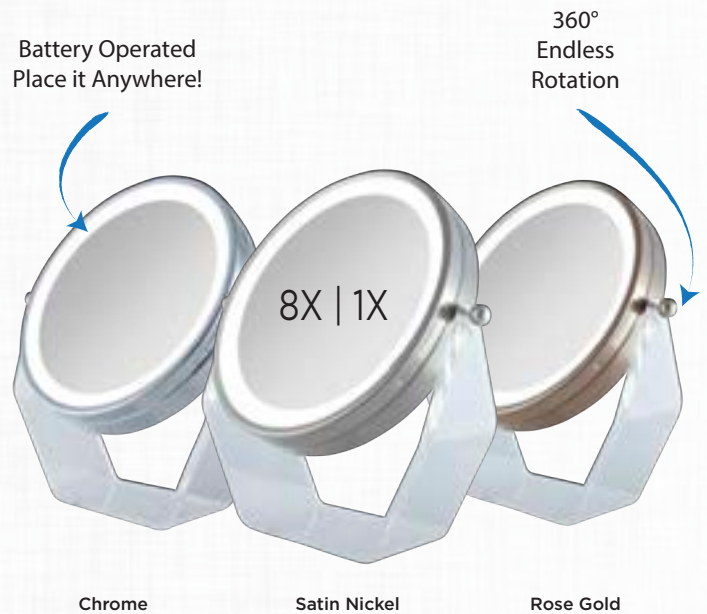

- Adjustable Mirror Head Tilt with Inner Rotating Mirror
- Three Adaptive LED Light Color Settings in Daylight (Natural Sunlight), Office (Cool White) and Evening Light (Warm White)
- Ultra-Bright Dimmable LED Ring Lighting
- Smart Dimmer™ Touch Setting Remember Last Brightness Level Used
- Accent Light around the base when mirror is ON
- AC Power Adapter Powered (12V/1A)
- Gift Box

LED LIGHTED VANITY MIRRORS

360°
Endless
Rotation

Chrome

Satin Nickel

Rose Gold

Battery
Operated
Place it
Anywhere!

Cordless LED Lighted Next Generation® Vanity

| | | |
|--|--|----------------------|
| Model: LEDMV310 UPC: 70500442165 2 | Magnification: 10X & 1X Dimensions: 9" x 5 1/2" x 13.5" | Finish: Chrome |
| Model: LEDMV410 UPC: 70500442021 1 | Magnification: 10X & 1X Dimensions: 9" x 5 1/2" x 13.5" | Finish: Satin Nickel |
| Model: LEDMVRG10 UPC: 70500442161 4 | Magnification: 10X & 1X Dimensions: 9" x 5 1/2" x 13.5" | Finish: Rose Gold |
| Model: LEDV45 UPC: 70500441939 0 | Magnification: 5X & 1X Dimensions: 9" x 5 1/2" x 13.5" | Finish: Satin Nickel |

- Cordless
- Energy Efficient LEDs
- 7" Dual Sided Round Mirror with Optical Quality Glass
- ON/OFF Switch in Base
- 4 AA Batteries (Not Included)
- Gift Box

Patented

LED LIGHTED VANITY MIRRORS

Cordless LED Lighted Next Generation® Vanity