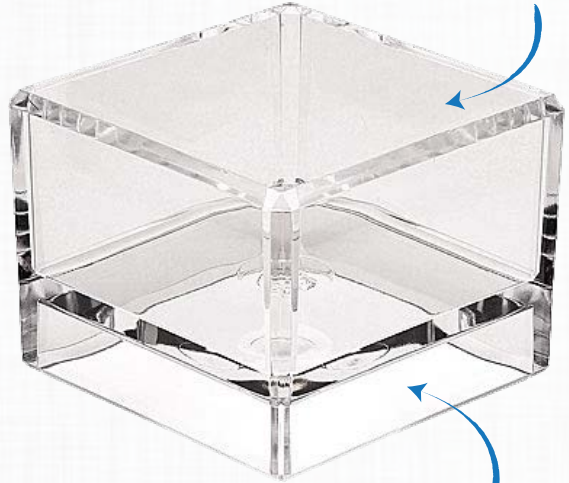

BEAUTY ACCESSORIES

13 Holders!

Store Cosmetic Brushes,
Mascara & More!

High Quality
Acrylic!

Store Cosmetics
& Accessories

High Quality
Acrylic!

13 Compartment Beauty Organizer

| | |
|--------------------|--------------------------------------|
| Model: ZOR9 | Finish: Acrylic |
| UPC: 70500441526 2 | Dimensions: 3 1/2" x 3 1/2" x 2 3/4" |