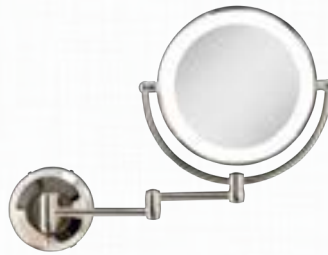

Patented

LED LIGHTED WALL MOUNT MIRRORS

Satin Nickel

On/Off Switch

Chrome

Polished Nickel

Extendable

Oil Rubbed Bronze