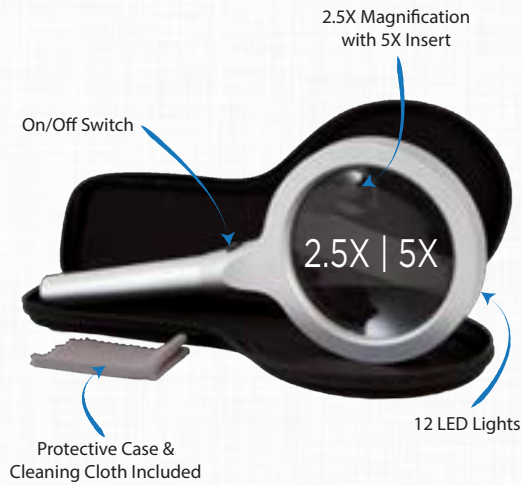

- 40 Bright LEDs
- Height and Angle Adjustable
- Energy Efficient LEDs Use Up to 70% Less Energy
- Touch ON/OFF
- AC Power Adapter (Included)
- Gift Box

LED LIGHTED DESK MAGNIFIERS

Illuminating Handheld Magnifier