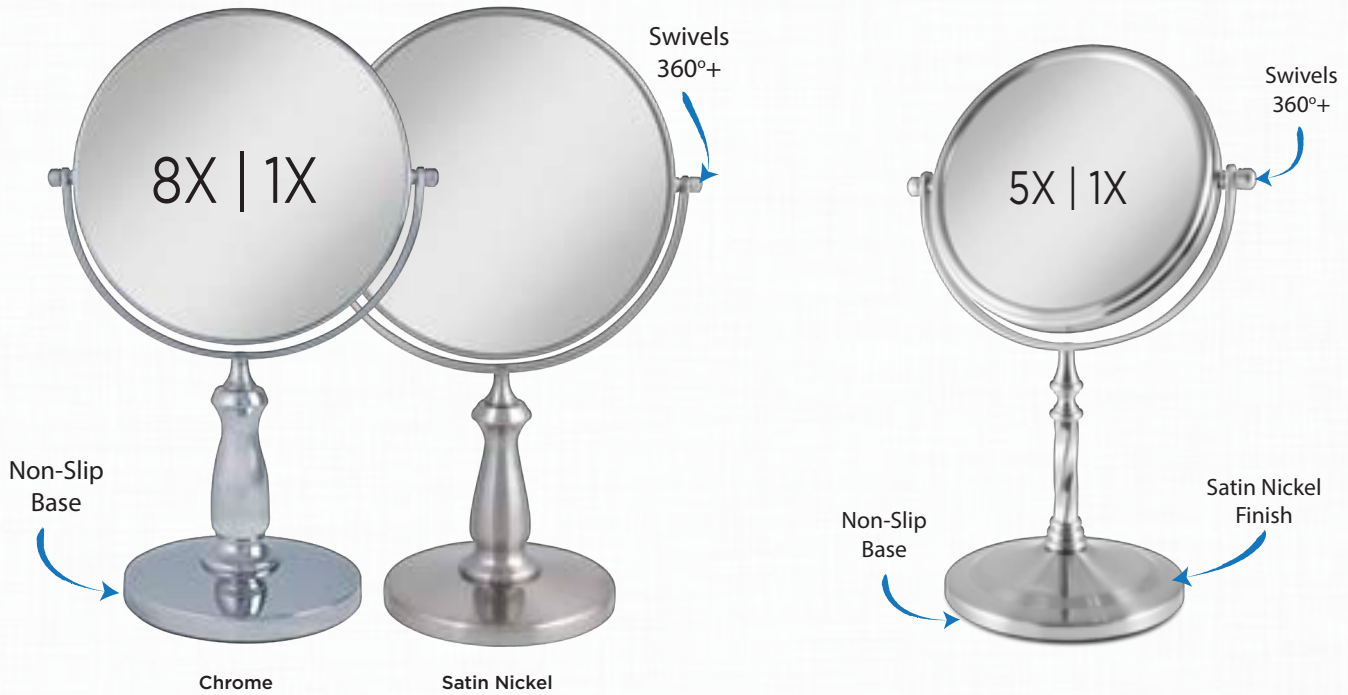

NON-LIGHTED VANITY MIRRORS

Two-Sided Vanity Swivel Mirror

Model: VAN38	Magnification: 8X & 1X	Finish: Chrome
UPC: 70500442600 7	Dimensions: 9" x 5" x 13 1/2"	
Model: VAN48	Magnification: 8X & 1X	Finish: Satin Nickel
UPC: 70500441898 0	Dimensions: 9" x 5" x 13 1/2"	

- 7 1/2" Dual Sided Mirror
- 13 1/2" Tall
- Optical Quality Glass
- Gift Box

Two-Sided Vanity Swivel Mirror

Model: VAN45	Magnification: 5X & 1X	Finish: Satin Nickel
UPC: 70500441966 6	Dimensions: 7" x 4 1/2" x 10 1/2"	

- 5 1/4" Dual Sided Mirror
- 10 1/4" Tall
- Optical Quality Glass
- Gift Box