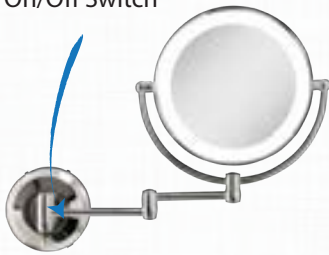

On/Off Switch

Chrome