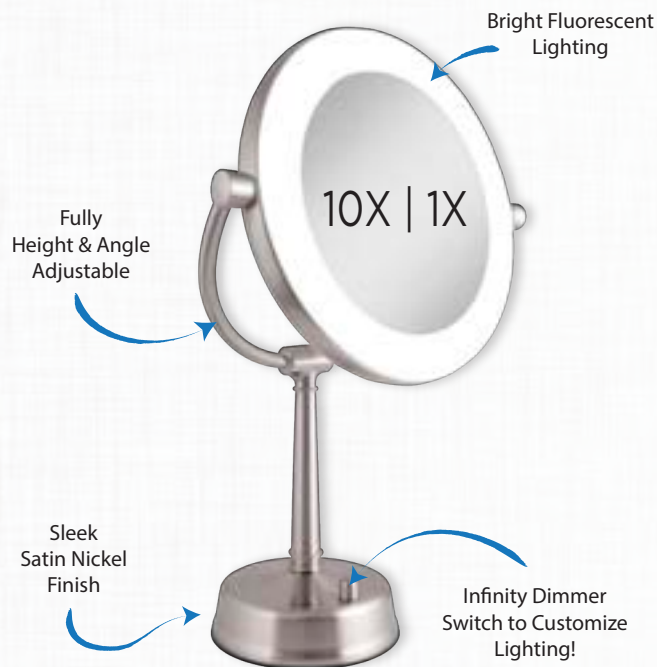

SURROUND LIGHTED VANITY MIRRORS

Largest Magnified
Vanity Mirror on
the Market!