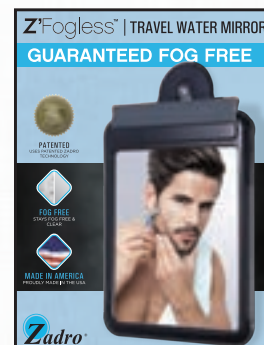

Z'FOGLESS™ WATER MIRRORS

Z'Fogless™ Water Mirror

Model: ZW10	Magnification: 1X	Finish: Gray
UPC: 705004420877	Dimensions: 6" x 1 1/2" x 10 1/4"	

- Simply Lift The Mirror, Fill with Water and Place Back on Base
- Squeegee Included
- Two (2) Accessory Holders
- Two (2) Mounting Options (Included): Suction Cup Mount & Double Sided Tape
- 5" x 6 1/4" Break Resistant Fog-Free Mirror
- Peggable Blister Pack

Z'Fogless™ Travel Water Mirror

Model: ZWT20	Magnification: 1X	Finish: Black
UPC: 705004421553	Dimensions: 5" L x 1" x 6.5"	

- Simply Fill the Back Reservoir with Warm Water and Place Back on Suction Cup Mount
- Squeegee Included
- Mounts with included Suction Cup
- Break Resistant Fog-Free Mirror
- Carrying Pouch (Included)
- Peggable Gift Box

Patented

Patented