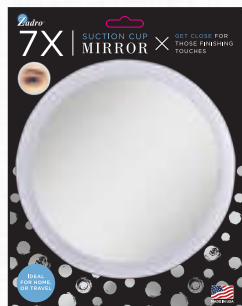

Acrylic Suction Cup Mirror

Model: ZS06 UPC: 70500470141 9	Magnification: 5X Dimensions: 7" x 2" x 7"	Finish: Clear Acrylic
Model: ZS062005 UPC: 70500442232 1	Magnification: 5X Dimensions: 7" x 2" x 7"	Finish: Purple Acrylic
Model: ZS062006 UPC: 70500442233 8	Magnification: 5X Dimensions: 7" x 2" x 7"	Finish: Black Acrylic
Model: FC27 UPC: 70500441579 8	Magnification: 7X Dimensions: 7" x 2" x 7"	Finish: Clear Acrylic

- 6 1/2" Round Mirror with Optical Quality Glass
- Single Suction Cup Wall Mount
- Travel, Compact, and Purse Mirrors
- Blister Pack