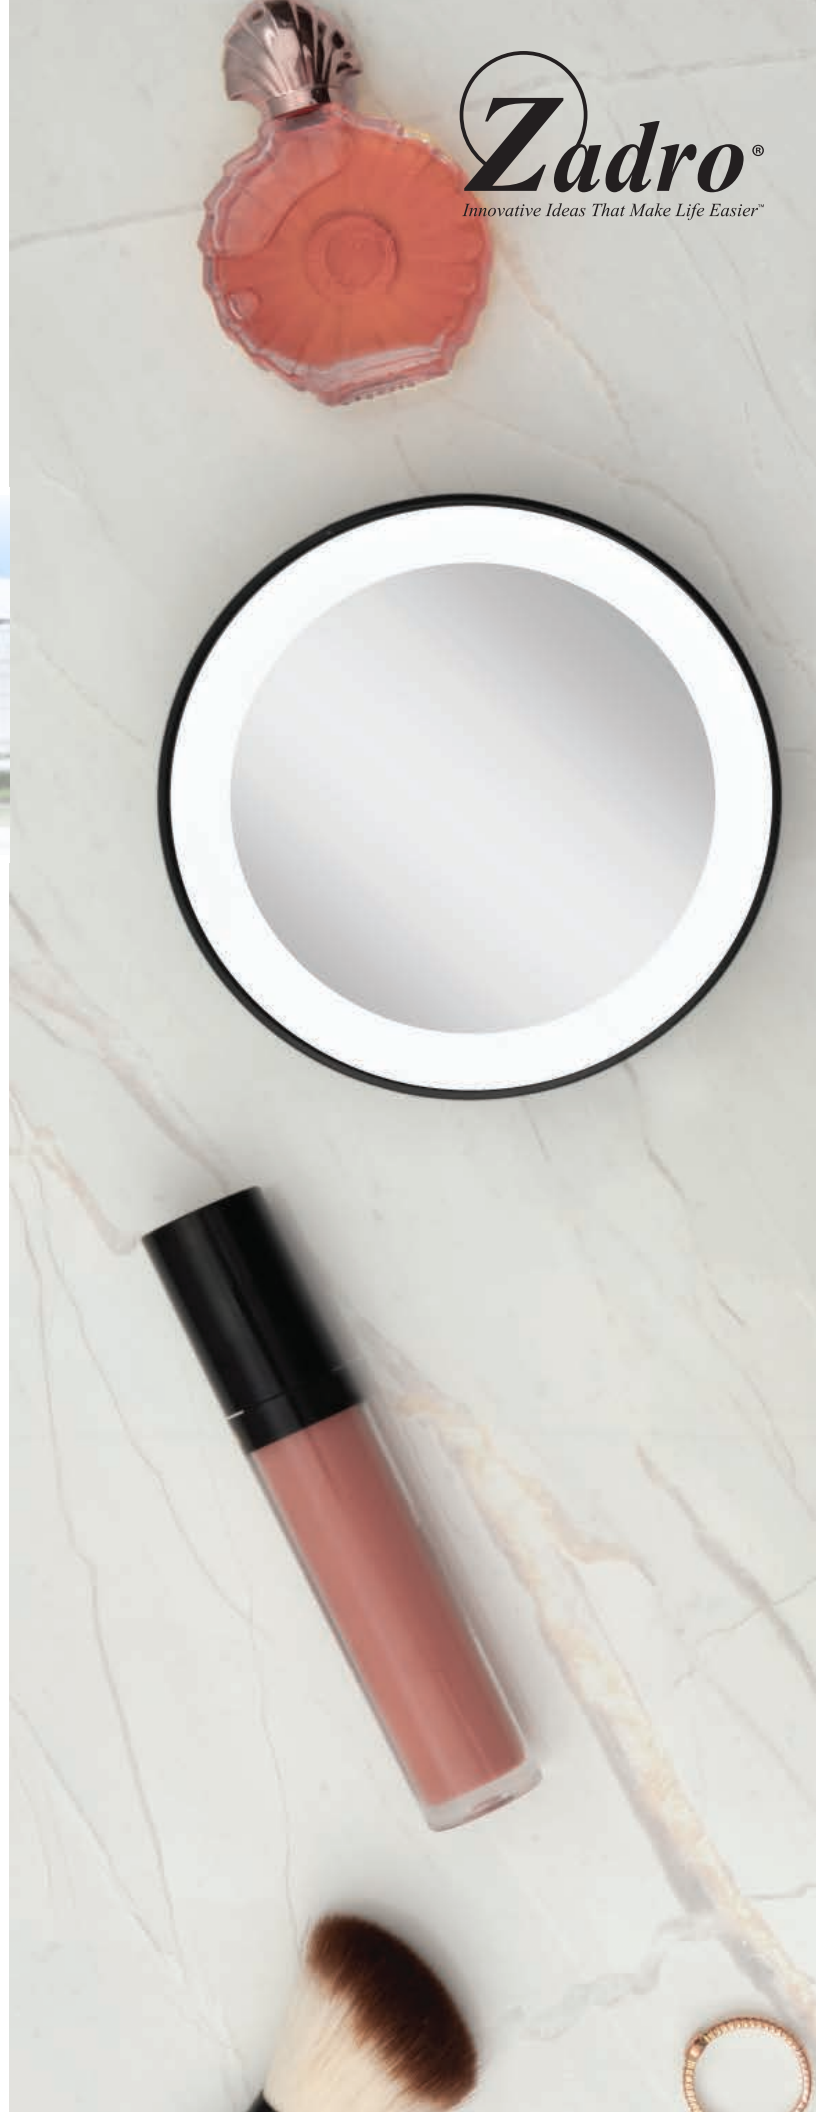

Zadro®
Innovative Ideas That Make Life Easier™