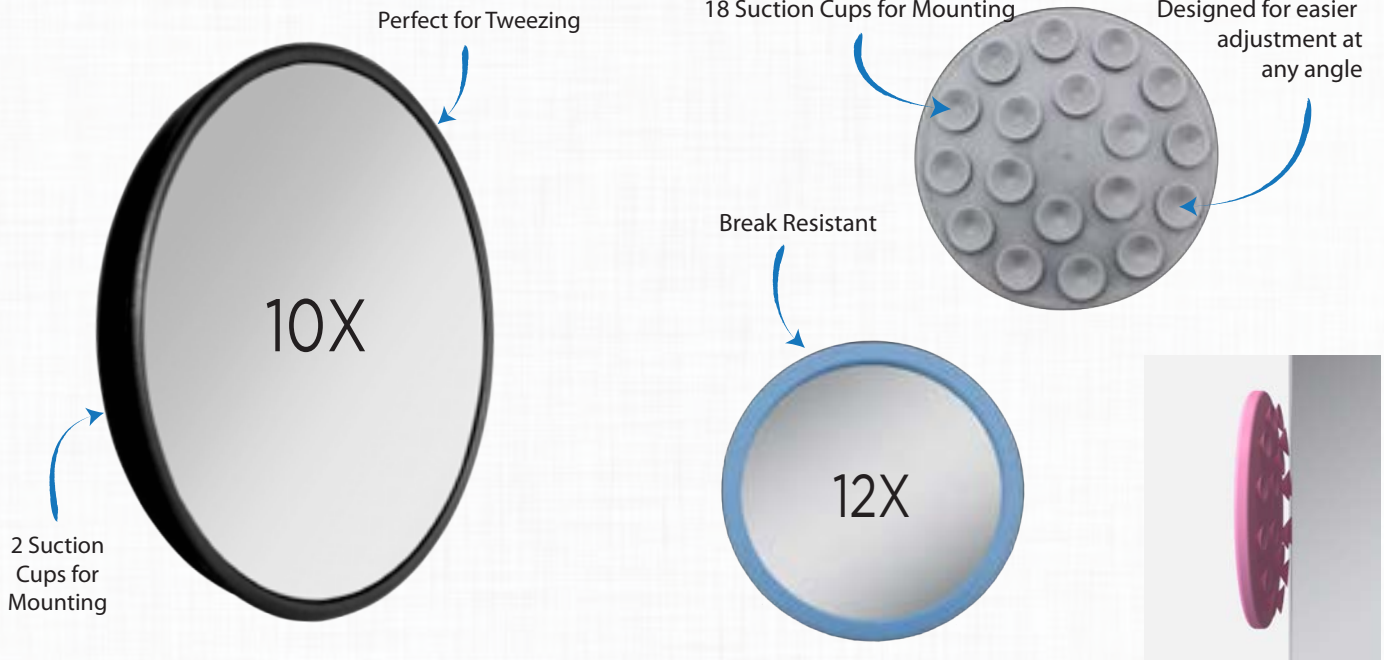

- 3 1/2" Dual Sided Mirror with Optical Quality Glass
- 1 Suction Cup Mount to Place on Smooth, Glass-like Surfaces
- Home, Travel, & Purse
- Peg Hook Card

NON-LIGHTED SPOT MIRRORS

Close Up Spot Mirror

| | | |
|--------------------|------------------------------------|---------------|
| Model: FC15 | Magnification: 15X | Finish: Black |
| UPC: 70500441854 6 | Dimensions: 3 1/2" x 1/2" x 3 1/2" | |

- 3 1/2" Round Mirror with Optical Quality Glass
- 3 Suction Cup Mount to Place on Smooth, Glass-like Surfaces
- Home, Travel, & Purse
- Peg Hook Card

Close Up Spot Mirror

| | | |
|--------------------|------------------------------------|---------------|
| Model: FC10 | Magnification: 10X | Finish: Black |
| UPC: 70500441771 6 | Dimensions: 3 1/2" x 1/2" x 3 1/2" | |

- 3 1/2" Round Mirror with Optical Quality Glass
- 3 Suction Cup Mount to Place on Smooth, Glass-like Surfaces
- Home, Travel, & Purse
- Peg Hook Card

NON-LIGHTED SPOT MIRRORS

Close Up Mini Spot Mirror

| | | |
|--------------------|------------------------------------|---------------|
| Model: MFC10 | Magnification: 10X | Finish: Black |
| UPC: 70500442145 4 | Dimensions: 3 3/4" x 1/2" x 3 3/4" | |

- 2 3/4" High Magnification Optical Quality Glass Spot Mirror
- Mount Anywhere with Suction Cups
- For Home, Travel, & Purse
- Great for Contact Lenses, Eye Make-Up & Lipstick Application
- Peg Hook Card