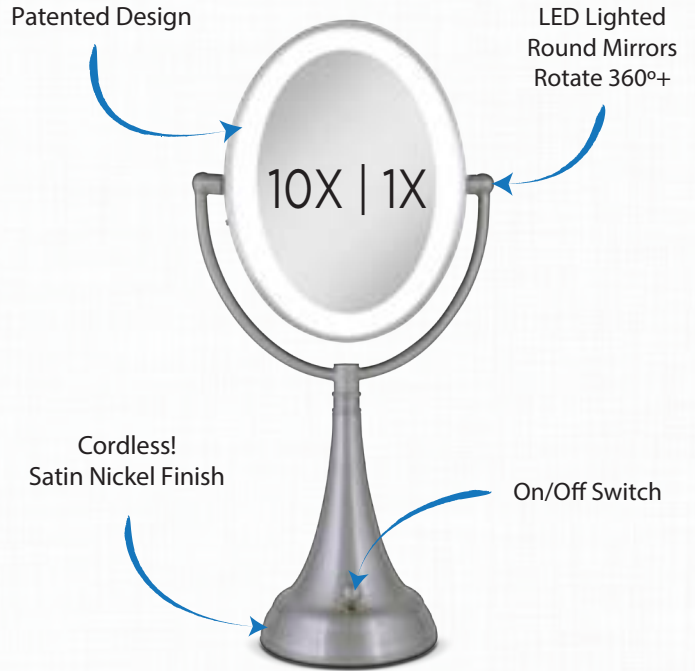

LED LIGHTED VANITY MIRRORS