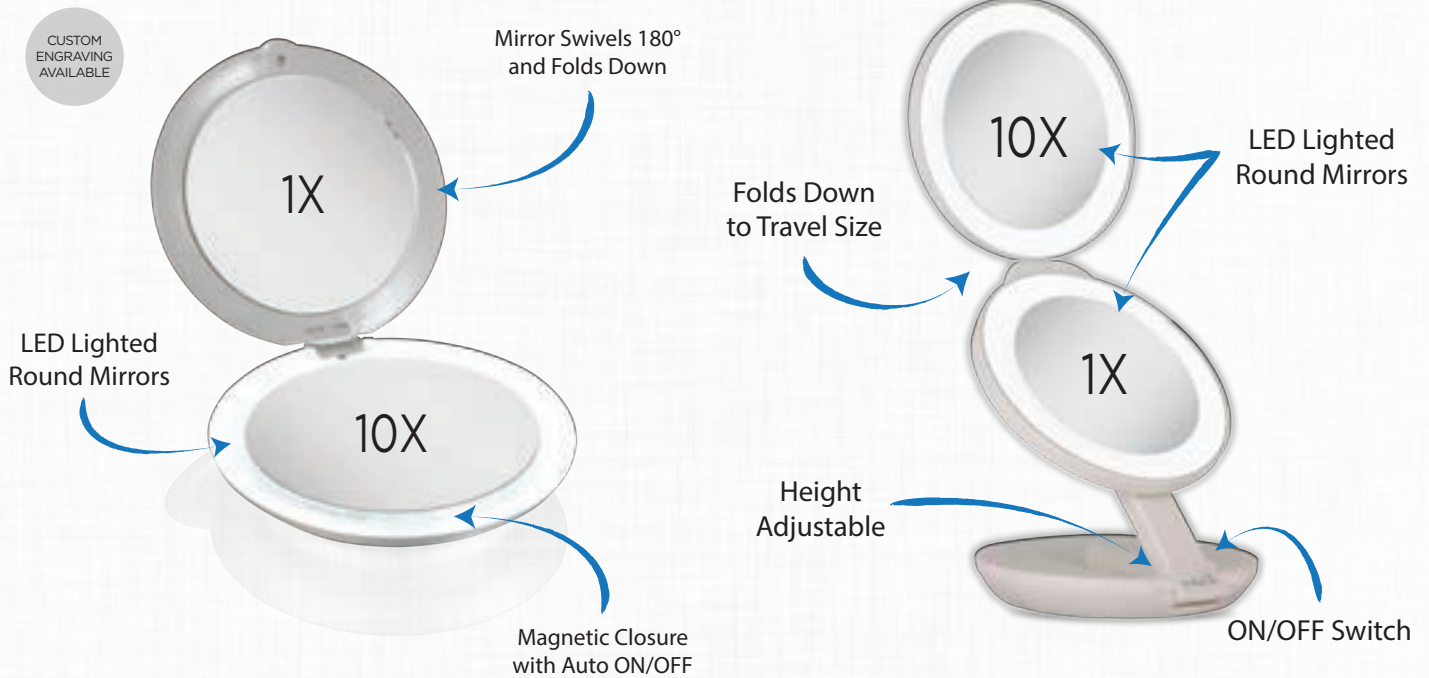

LIGHTED TRAVEL & COMPACT MIRRORS