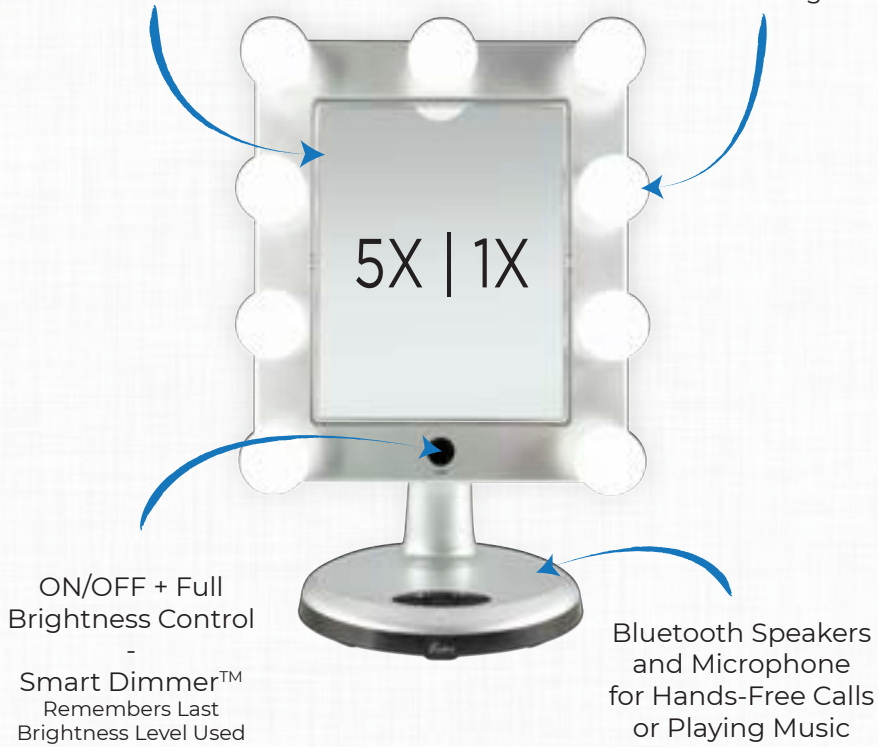

LED LIGHTED VANITY MIRRORS

Angle Adjustable
with 360° Endless
Inner Mirror Rotation

Three Color
LED Lighting!
Daylight, Office
& Evening