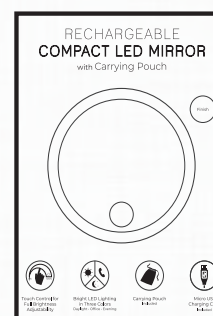

LED Lighted Rechargeable Compact Mirror

Model: LRCVAR2001	Magnification: 1X	Finish: Purple
UPC: 70500442305 2	Dimensions: 3 3/4" x 1 1/2" x 3 3/4"	
Model: LRCVAR2002	Magnification: 1X	Finish: Gray
UPC: 70500442306 9	Dimensions: 3 3/4" x 1 1/2" x 3 3/4"	

- Three Adaptive LED Light Color Settings in Daylight (Natural Sunlight), Office (Cool White) and Evening Light (Warm White)
- Multi-Functional Touch Control
- Finger Ring Grip
- 3 1/2" Round Mirror
- Energy Efficient LEDs
- Light to Travel at 0.2 lbs
- Built-in Rechargeable Battery
- Microfiber Carrying Pouch (Included)
- Micro USB Charging Cord (Included)
- Peggable Gift Box