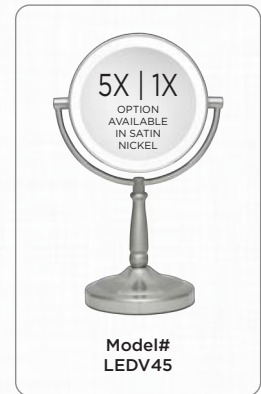

LED LIGHTED VANITY MIRRORS

360°
Endless
Rotation

Chrome

Satin Nickel

Rose Gold

Battery
Operated
Place it
Anywhere!

Cordless LED Lighted Next Generation® Vanity

| | | |
|--|--|----------------------|
| Model: LEDMV310 UPC: 70500442165 2 | Magnification: 10X & 1X Dimensions: 9" x 5 1/2" x 13.5" | Finish: Chrome |
| Model: LEDMV410 UPC: 70500442021 1 | Magnification: 10X & 1X Dimensions: 9" x 5 1/2" x 13.5" | Finish: Satin Nickel |
| Model: LEDMVRG10 UPC: 70500442161 4 | Magnification: 10X & 1X Dimensions: 9" x 5 1/2" x 13.5" | Finish: Rose Gold |
| Model: LEDV45 UPC: 70500441939 0 | Magnification: 5X & 1X Dimensions: 9" x 5 1/2" x 13.5" | Finish: Satin Nickel |