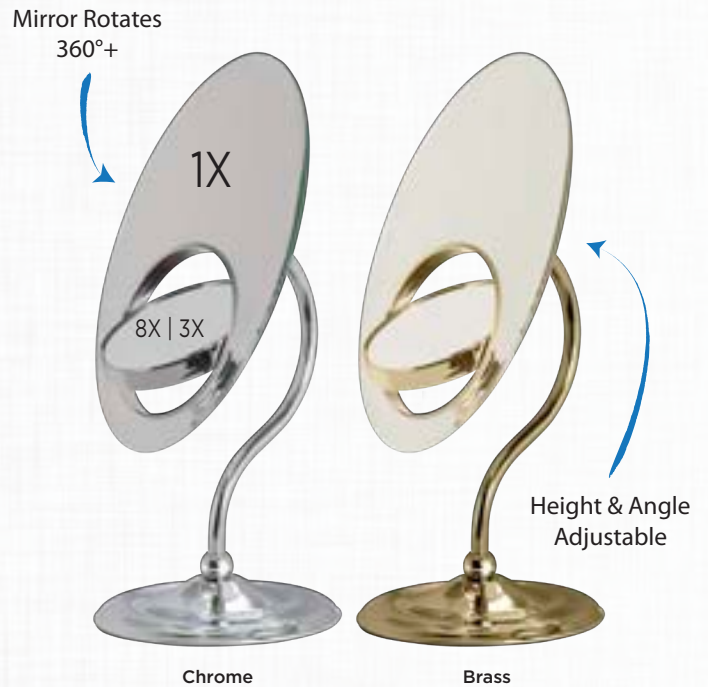

Tri-Optics™ Oval Mirror

Model: OVL37	Magnification: 8X & 3X	Finish: Chrome
UPC: 70500441743 3	Dimensions: 8" x 7 1/4" x 17"	
Model: OVL57	Magnification: 8X & 3X	Finish: Brass
UPC: 70500441962 8	Dimensions: 8" x 7 1/4" x 17"	

- Low Silhouette 8" x 12" Beveled Oval Mirror
- 17" Tall
- Triple Vision™ Dual Sided Mirror
- 4" Swivel Dual 8X/3X Spot Mirror Inset in 1X Main Mirror
- Padded Non-Slip Base
- Gift Box