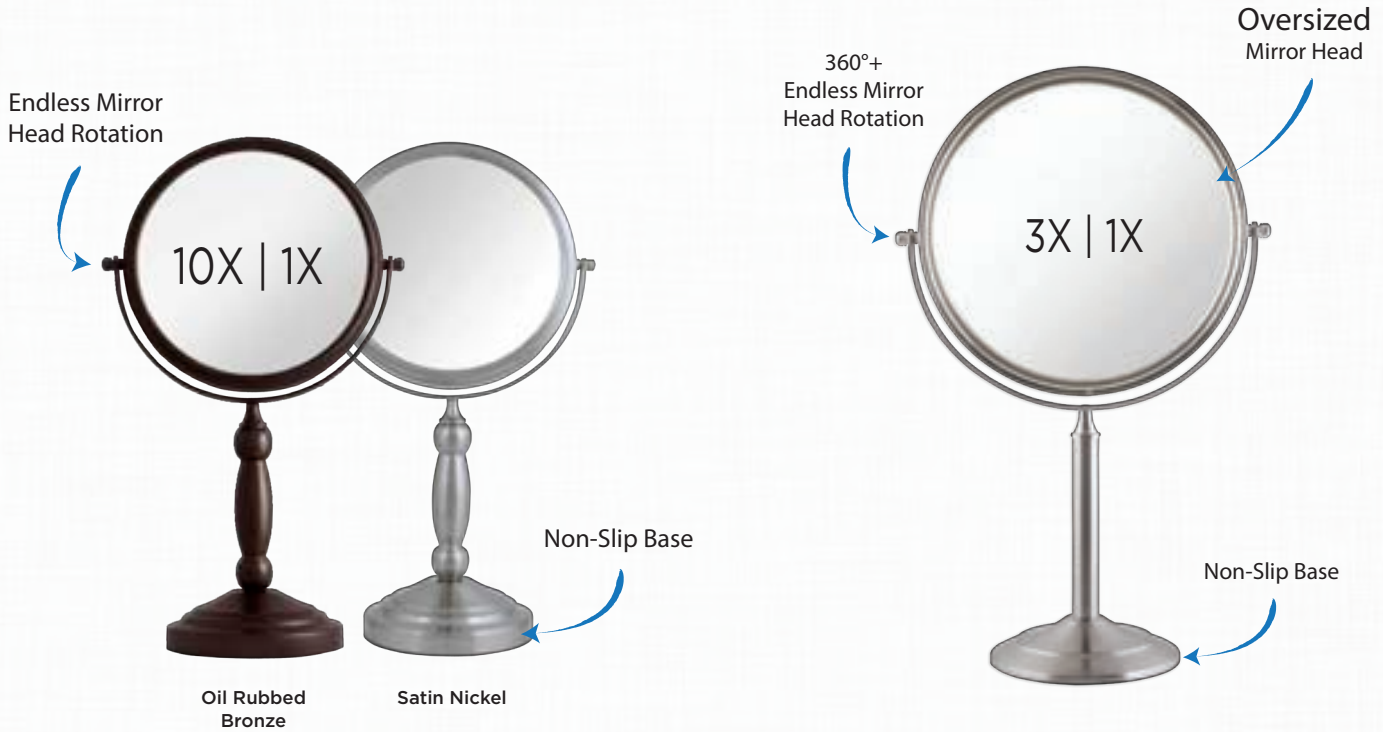

NON-LIGHTED VANITY MIRRORS

Two-Sided Vanity Swivel Mirror

Model: VAN810 UPC: 70500442056 3	Magnification: 10X & 1X Dimensions: 9" x 5" x 16"	Finish: Oil Rubbed Bronze
Model: VAN410 UPC: 70500441899 7	Magnification: 10X & 1X Dimensions: 9" x 5" x 16"	Finish: Satin Nickel

- 8" Dual Sided Mirror
- 16" Tall
- Optical Quality Glass
- Gift Box

Two-Sided Vanity Swivel Mirror with Oversized Head

Model: VAN943 UPC: 70500442160 7	Magnification: 3X & 1X Dimensions: 10.38" x 5.3" x 16.5"	Finish: Satin Nickel

- 10" Dual Sided Mirror
- 16 1/2" Tall
- Optical Quality Glass
- Bulk Packed