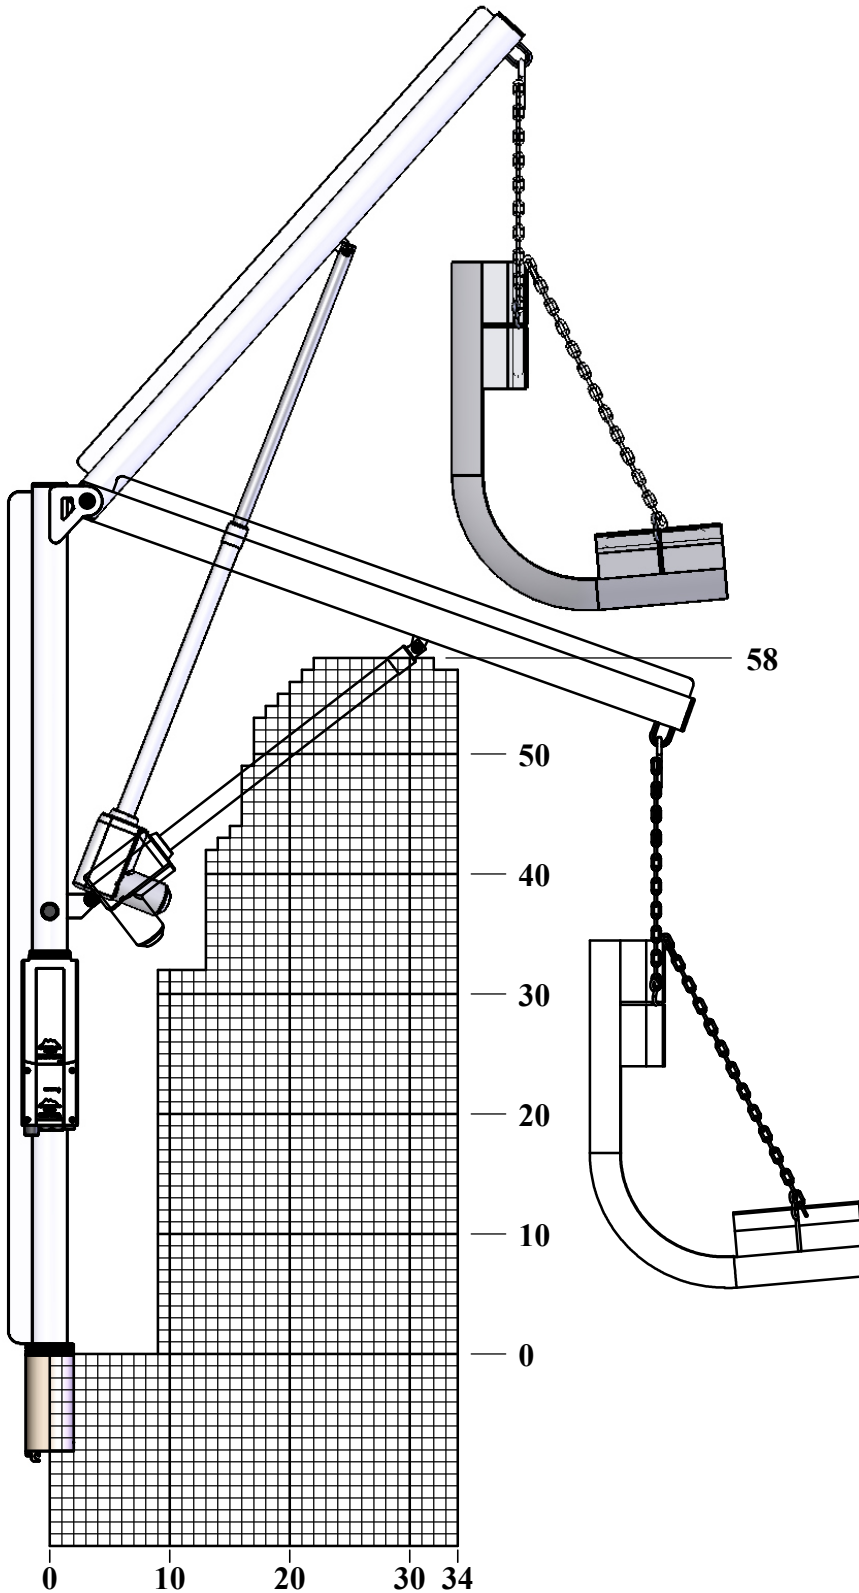

SUPER POWER EZ LIFT GRAPH

MINIMUM SETBACK = 21"
 MAXIMUM SETBACK = 24"

DRAW YOUR PROFILE ON THE GRAPH USING THE CENTER OF THE ANCHOR AS YOUR START POINT. ALL GRAPH LINES ARE IN 1" INCREMENTS.

CHAINS ADJUSTED TO LOWEST POSITION

Aqua Creek Products

The Total Solution for Pool and Spa Access

9889 GARRYMORE LANE
 MISSOULA, MT 59808
 (406) 549-0769
 FAX (406) 549-2602

PRODUCT:		SUPER POWER EZ	
PART #:		F-190PHBL	
SCALE:	1:16	DATE:	5/31/16
DRAWN BY:	KR	REVISION:	B

SUPER POWER EZ LIFT GRAPH

MINIMUM SETBACK = 21"
 MAXIMUM SETBACK = 24"

DRAW YOUR PROFILE ON THE GRAPH USING THE CENTER OF THE ANCHOR AS YOUR START POINT. ALL GRAPH LINES ARE IN 1" INCREMENTS.

CHAINS ADJUSTED TO HIGHEST POSITION