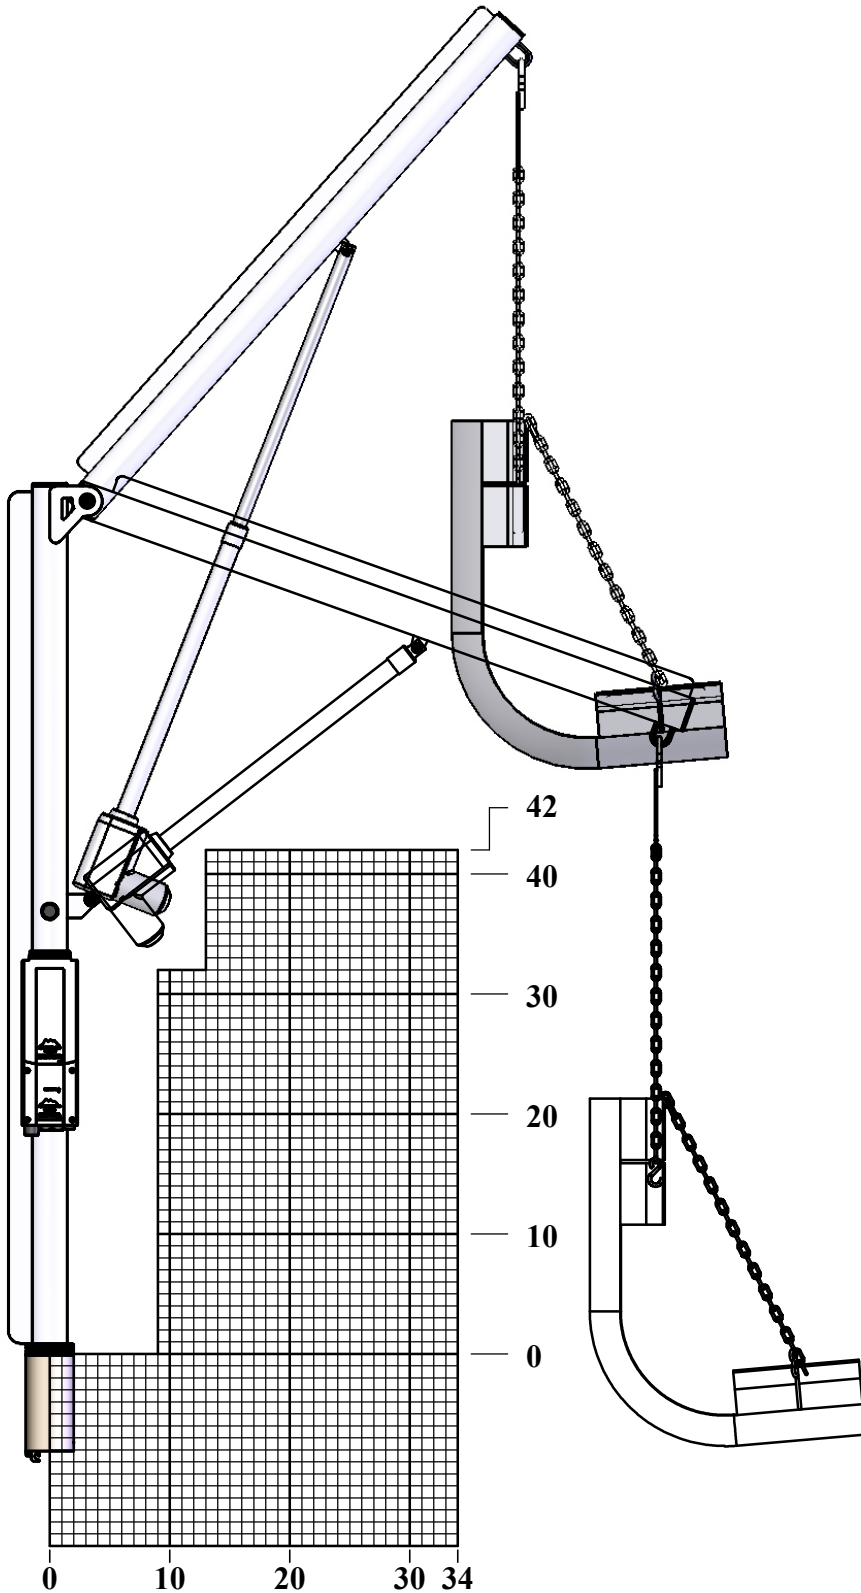

SUPER POWER EZ LIFT GRAPH

MINIMUM SETBACK = 21"
 MAXIMUM SETBACK = 24"

DRAW YOUR PROFILE ON THE GRAPH USING THE CENTER OF THE ANCHOR AS YOUR START POINT. ALL GRAPH LINES ARE IN 1" INCREMENTS.

CHAINS ADJUSTED TO LOWEST POSITION

Aqua Creek Products

The Total Solution for Pool and Spa Access

9889 GARRYMORE LANE
 MISSOULA, MT 59808
 (406) 549-0769
 FAX (406) 549-2602

PRODUCT:		SUPER POWER EZ	
PART #:		F-190PHBL	
SCALE:	1:16	DATE:	5/31/16
DRAWN BY:	KR	REVISION:	B

SUPER POWER EZ LIFT GRAPH

MINIMUM SETBACK = 21"
 MAXIMUM SETBACK = 24"

DRAW YOUR PROFILE ON THE GRAPH USING THE CENTER OF THE ANCHOR AS YOUR START POINT. ALL GRAPH LINES ARE IN 1" INCREMENTS.

CHAINS ADJUSTED TO HIGHEST POSITION