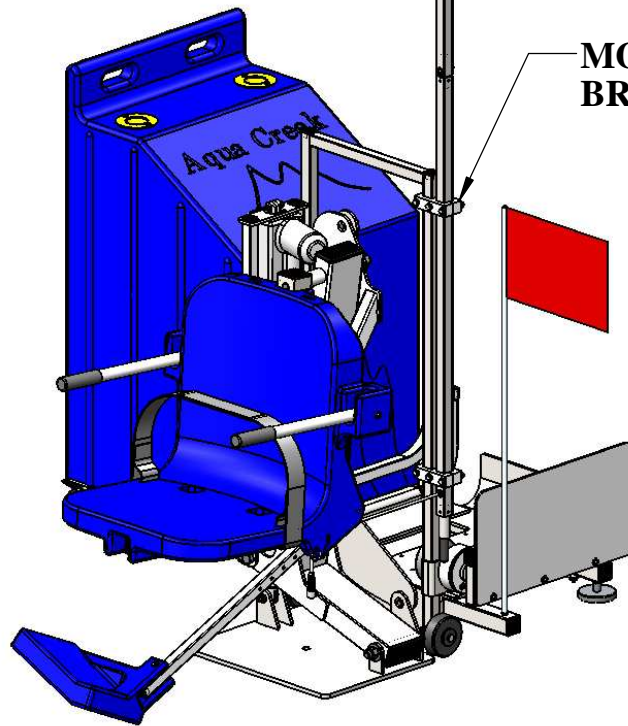

SOLAR BATTERY CHARGER

FOR THE PATRIOT PORTABLE LIFT

SPECIFICATIONS:

OPERATING VOLTAGE (MAX): 35VDC
OPERATING CURRENT (MAX): 225mA
HEIGHT: 80" [2032 mm]
WIDTH: 14" [355.6 mm]
DEPTH: 14" [355.6 mm]
WEIGHT: 16 lbs [7.3 kg]
FRAME MATERIAL: 304 S.S.
SOLAR PANELS: TWO (2) 12V, 4W
THIN-FILM FLEXIBLE (CIGS)

CHARGE CONTROLLER:

PROTECTION RATING: IP68
[CONTROLLER: 1.5 m, 72 HOURS]
SHORT-CIRCUIT PROTECTED
REVERSE-POLARITY DETECTION
OVERCHARGE DETECTION
(PREVENTS BATTERY DAMAGE)

PATRIOT PORTABLE W/SOLAR CHARGER