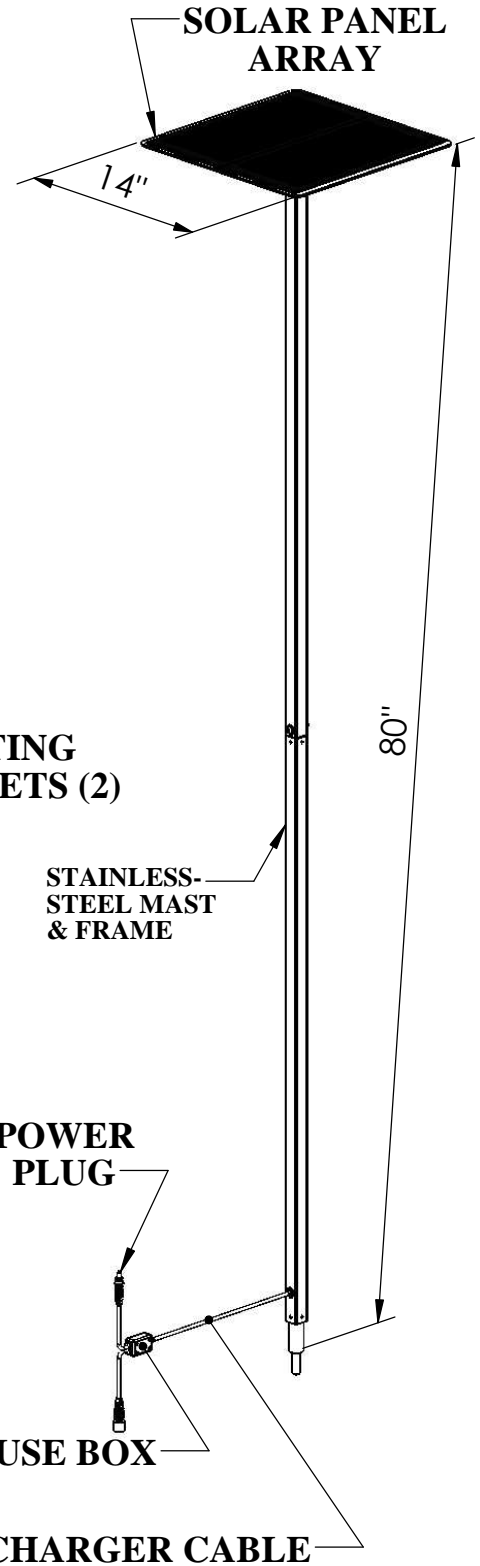

Aqua Creek Products

The Total Solution for Pool and Spa Access

9889 GARRY MORE LANE
MISSOULA, MT 59808
(406) 549-0769
FAX (406) 549-2602

NOTE:
*SPECIFICATIONS ARE SUBJECT TO CHANGE WITHOUT NOTICE
*ALL DIMENSIONS ARE IN INCHES

PRODUCT:	F-043SCH	
DWG #:	F-043SCH-1	
SCALE:	1:12	DATE: 1/20/16
DRAWN BY:	KR	REVISION: C