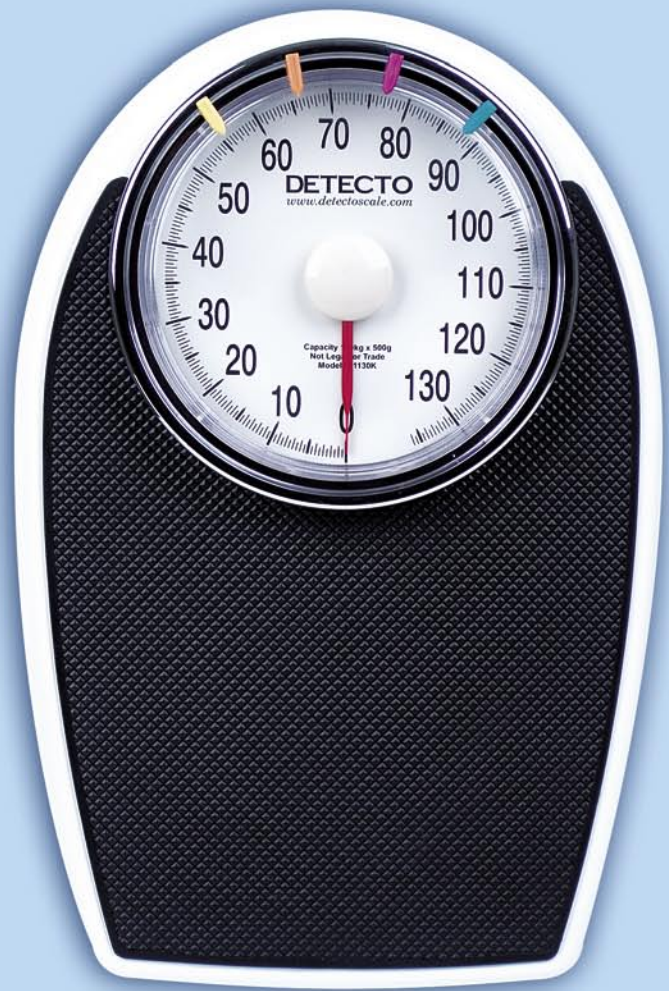

# PERSONAL FLOOR SCALES

Model D1130

Model D1130K

## Personal Floor Scales

MODEL	CAPACITY	SHIPPING WEIGHT
D1130	300 lb x 1 lb	7 lb / 3 kg
D1130K	140 kg x 500 g	Same

**Dimensions:** 11.5" W x 17.25" L x 3" H / 29 cm W x 44 cm L x 8 cm H

A low profile design, heavy duty construction and a non-skid vinyl mat are just a few features of the Detecto D1130 and D1130K scales - proven performers for budget-minded customers. They feature a white, baked-enamel finish and personal colorful indicators to mark one person's or a whole family's weights. The large diameter dial allows for easy readability even for tall people. Designed for personal use, fitness centers, and health care facilities.