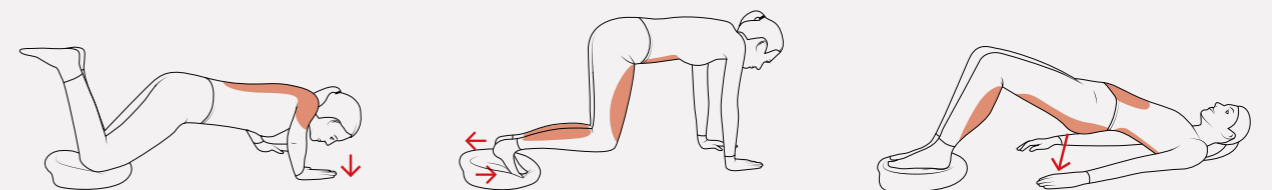

SISSEL® SITFIT Plus

Active sitting with 2 in 1 function

- Perfect combination of sitting wedge and air filled sitting pad
- Ergonomically enhanced shape provides optimal ensemble of active sitting and outstanding sitting comfort
- Active and dynamic sitting relieves upper body and works back muscles without exercising
- Enhances an upright posture
- Also suitable to exercise musculature of back and pelvic floor
- With pump for individual pressure regulation
- Handles weights up to 138 kg

Round side in the front:

- active and dynamic sitting
- suitable for short sitting intervals and exercises

Thigh rest in the front:

- stabilized sitting due to thigh rest
- suitable for long sitting intervals

Latex free

Options:

- velours cover (75% cotton/25% polyester), available in 2 colours

- organic cotton cover available in sand (100% cotton)

Item Number	Attributes
160.070	SISSEL SITFIT Plus, blue
160.071	SISSEL SITFIT Plus, red
160.074	SISSEL SITFIT Plus, black
160.074.01	Cover, Ø approx. 37 cm, velours, blue
160.074.07	Cover, Ø approx. 37 cm, velours, black
160.074.08	Cover, Ø approx. 37 cm, organic cotton, sand

Ø approx. 37 cm, one size for teens and adults

PVC

available in 3 colours

SISSEL® SITFIT

A way to work your back – without actively exercising

- Exercises muscles of back and pelvic floor
- Builds foot and leg muscles
- Relieves upper body and builds back musculature
- Can also be used as active, dynamic sitting aid
- Valve permits pressure variation, individually adjustable
- Max. body weight: 138 kg

Options:

- velours cover (75% cotton/25% polyester), available in 3 colours

- organic cotton cover available in sand (100% cotton)

Latex free

It's never too early for healthy sitting!