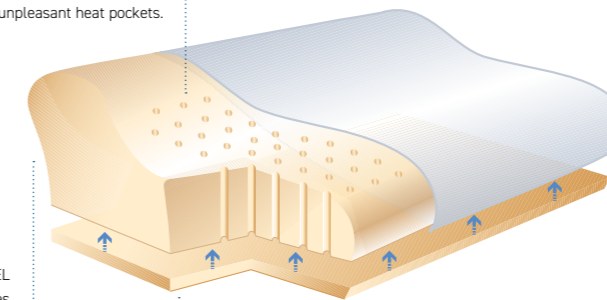

M - approx. 47 x 33 x 11 cm,
L - approx. 47 x 33 x 14 cm

Cover: 75% cotton/25% polyester
Filling: polyurethane foam

SISSEL® Classic Plus

Height-adjustable orthopedic pillow for any size

- Adjustable in height by adding or removing the Vario Pad
- Especially suited to relieve vertebrae and intervertebral discs
- Washable by hand
- Cover washable at 40° C

Ventilation system for ideal sleep climate!
More than 90 ventilation channels prevent unpleasant heat pockets.

The unique edge of all SISSEL Orthopedic Pillows guarantees ideal support of your shoulder when in a lateral position, thus relieving vertebrae and intervertebral discs.