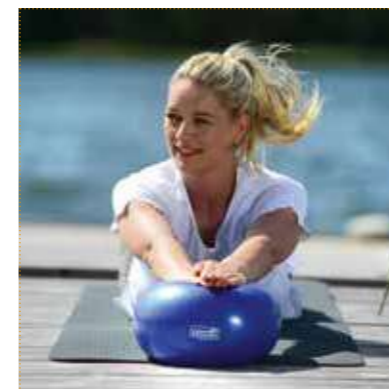

Ø approx. 22 cm
Ø approx. 26 cm

PVC

available in 2 colours