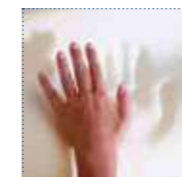

SISSEL® Buchi Soft

Relaxed travelling – with the visco-elastic version of our famous SISSEL Buchi

- Ideally adjusts to individual neck shape due to two different inclination angles
- Cuddly yet supporting
- Reliable, high-quality visco-elastic foam core
- Washable by hand
- Soft velours cover with zipper washable at 40° C
- With practical carry bag

NEW Cover

The pillow front is flatter for optimal anatomical comfort when the head is turned.

Item Number	Attributes
116.010	SISSEL Buchi Soft, blue/grey
116.011	SISSEL Buchi Soft, floral blue
116.010.01	Extra cover, blue/grey
116.011.01	Extra cover, floral blue