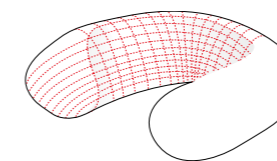

SISSEL® Buchi Soft

Relaxed travelling – with the visco-elastic version of our famous SISSEL Buchi

- Ideally adjusts to individual neck shape due to two different inclination angles
- Cuddly yet supporting
- Reliable, high-quality visco-elastic foam core
- Washable by hand
- Soft velours cover with zipper washable at 40° C
- With practical carry bag

NEW Cover

The pillow front is flatter for optimal anatomical comfort when the head is turned.

Item Number	Attributes
116.010	SISSEL Buchi Soft, blue/grey
116.011	SISSEL Buchi Soft, floral blue
116.010.01	Extra cover, blue/grey
116.011.01	Extra cover, floral blue