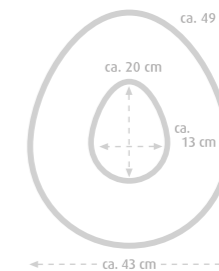

Option:

- PU hygiene cover (liquid-tight)

Item Number	Attributes
121.017	SISSEL Sit Ring, incl. terry cover, round, white
121.018	SISSEL Sit Ring, incl. terry cover, oval, white
121.018.01	Extra cover, round/oval, terry, white
121.017.02	Extra cover, round/oval, PU, blue

∅ approx. 45 cm
approx. 43 x 49 cm

Cover: 80% cotton/20% polyester
Filling: polyurethane foam

white