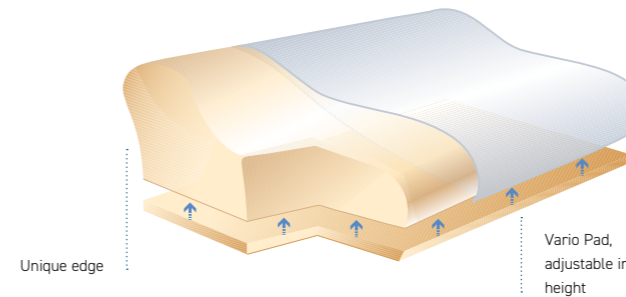

M – approx. 47 x 33 x 11 cm,
L – approx. 47 x 33 x 14 cm

Cover: 75% cotton/25% polyester
Filling: visco-elastic foam

SISSEL® Soft Plus

Soft neck pillow for optimal adjustment

- Description see SISSEL Soft
- Adjustable in height by adding or removing the Vario Pad
- Washable by hand
- Cover washable at 40° C