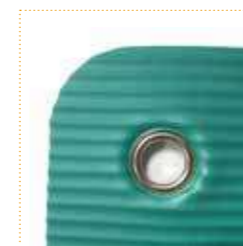

Hanging Rings for 60 cm SISSEL Gym Mats

- Space saving option to store more SISSEL gym mats
- Inside diameter: approx. 3 cm
- 2 hanging rings per mat

Distances:

- Distance inner ring to inner ring: approx. 45 cm
- Distance edge to ring (both sides): approx. 5.5 cm