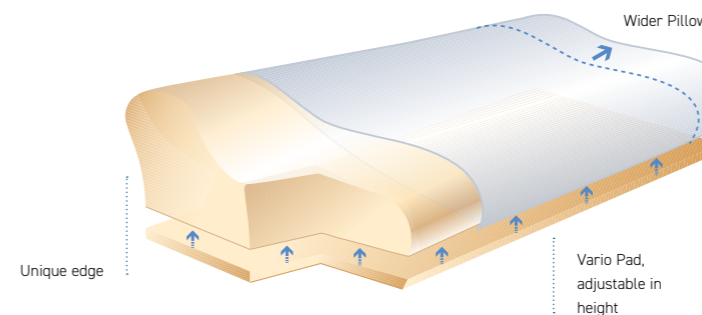

M – approx. 47 x 33 x 11 cm,
L – approx. 47 x 33 x 14 cm

Cover: 75% cotton/25% polyester
Filling: visco-elastic foam

SISSEL® Soft Plus

Soft neck pillow for optimal adjustment

- Description see SISSEL Soft
- Adjustable in height by adding or removing the Vario Pad
- Washable by hand
- Cover washable at 40° C

Cover: 75% cotton/25% polyester
Filling: visco-elastic foam

SISSEL® Soft Deluxe

Wider orthopedic pillow, adjustable in height

- 16 cm wider than the SISSEL Soft Plus
- Adjustable in height by adding or removing the Vario Pad
- Washable by hand
- Cover washable at 40° C