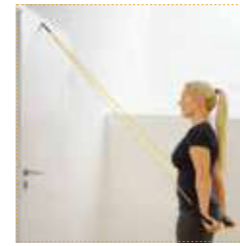

SISSEL® Door Anchor

Diversify resistance band and tube exercises

- Flexible door attachment for resistance bands and tubes
- Easy adjustment by clamping in the door
- Variable placement side, top or bottom of the door for targeted training