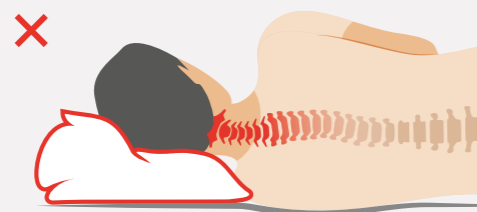

The unique tapering in all SISSEL Orthopedic Pillows guarantees that the shoulder is positioned so that the spine and the intervertebral discs are supported

A conventional pillow does not provide enough support for the neck and cervical vertebrae.