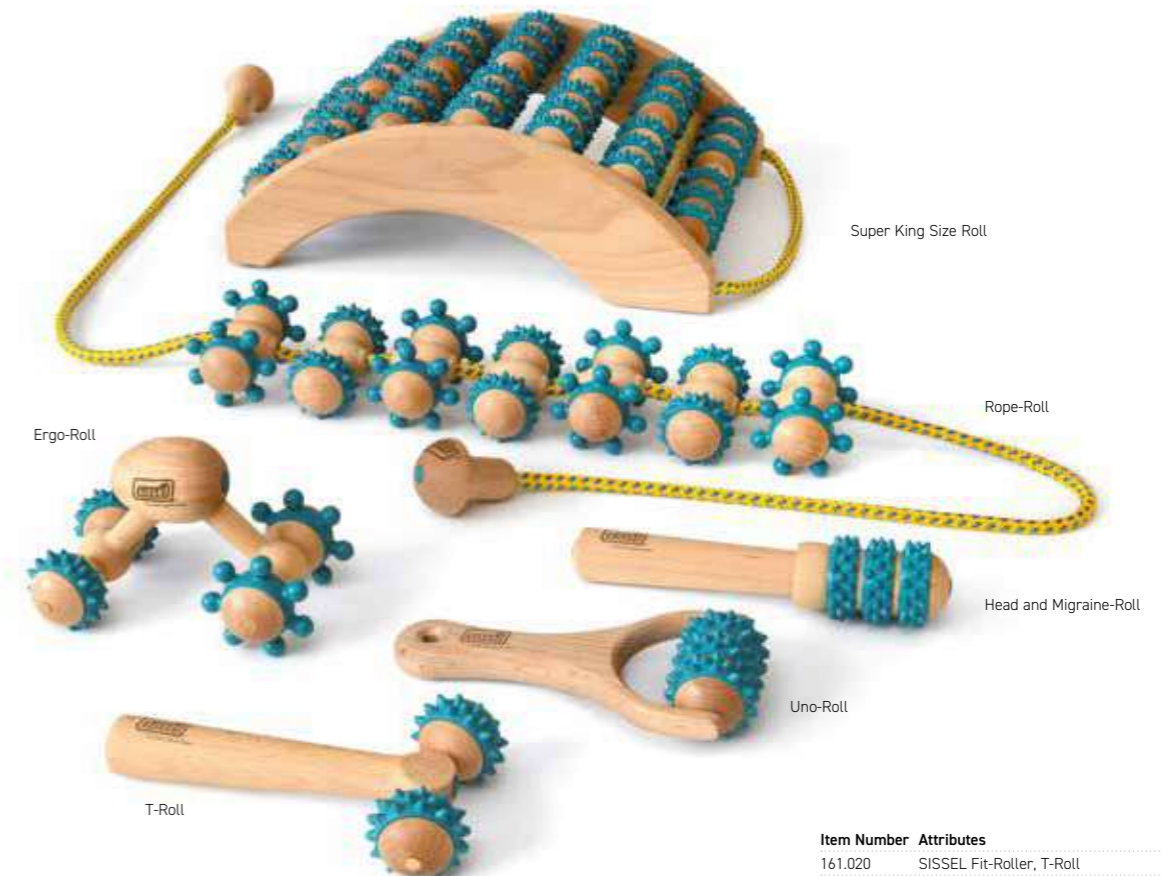

YouTube

SISSEL Fit-Roller, Super King Size Roll

for massage of the foot reflex zone, approx. 31 x 24.5 x 10 cm

SISSEL Fit-Roller, Head and Migraine-Roll

approx. 17 cm

SISSEL Fit-Roller, Rope-Roll

approx. 8 x 141 cm (incl. ropes)

SISSEL Fit-Roller, Uno-Roll

approx. 16.5 x 8.3 x 4 cm

SISSEL Fit-Roller, Ergo-Roll

approx. 13 x 9 x 10 cm

SISSEL Fit-Roller, T-Roll

for the long musculature along the spinal column, approx. 16 x 9 cm

Super King Size Roll

Rope-Roll

Ergo-Roll

Head and Migraine-Roll

Uno-Roll

T-Roll

Item Number Attributes

161.020	SISSEL Fit-Roller, T-Roll
161.021	SISSEL Fit-Roller, Ergo-Roll
161.022	SISSEL Fit-Roller, Rope-Roll
161.023	SISSEL Fit-Roller, Super King Size Roll
161.024	SISSEL Fit-Roller, Head and Migraine-Roll
161.025	SISSEL Fit-Roller, Uno-Roll