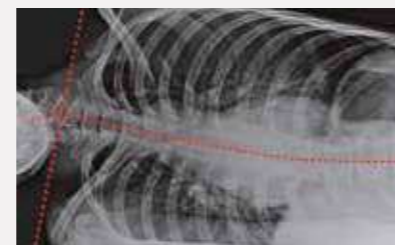

The unique tapering in all SISSEL Orthopedic Pillows guarantees that the shoulder is positioned so that the spine and the intervertebral discs are supported

A conventional pillow does not provide enough support for the neck and cervical vertebrae.