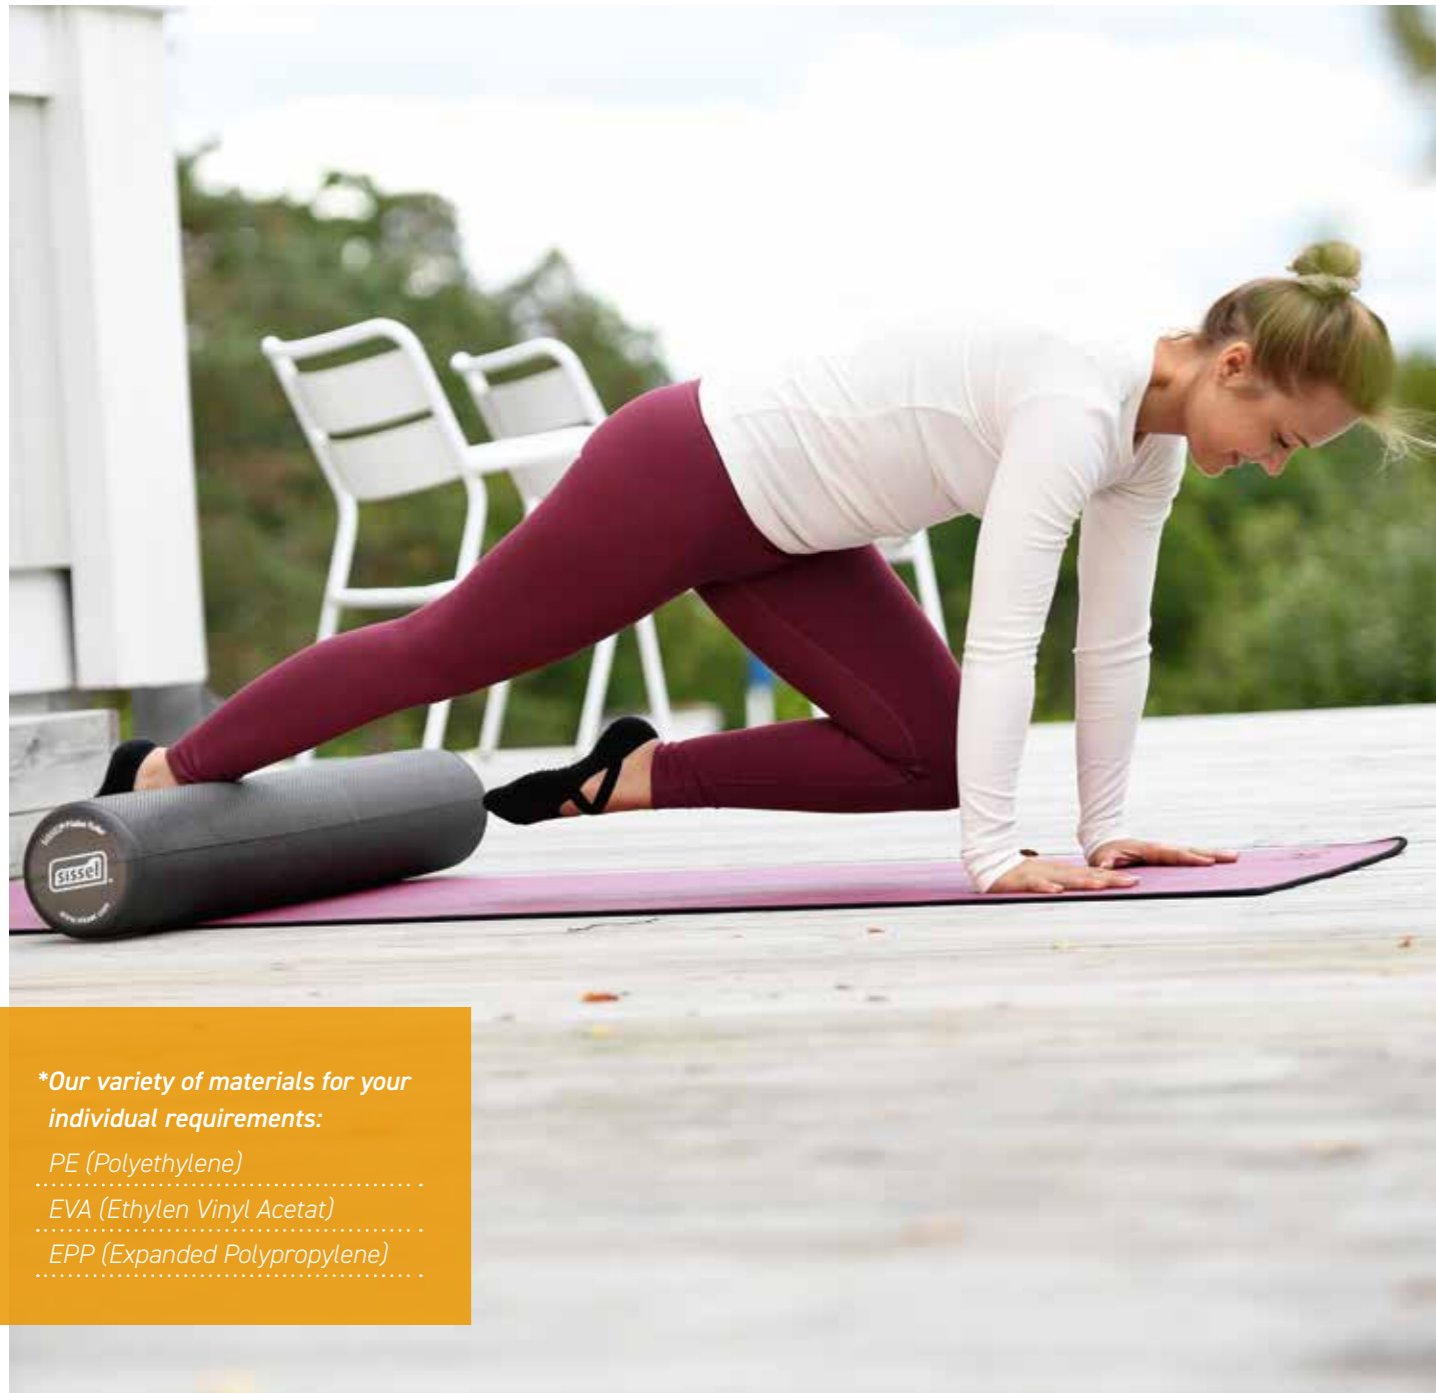

∅ approx. 15 cm
Length: see product description

see product description

see product description

**Our variety of materials for your individual requirements:*

PE (Polyethylene)

EVA (Ethylen Vinyl Acetat)

EPP (Expanded Polypropylene)