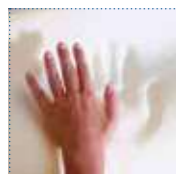

Combines the outstanding abilities of our leg pillow with a visco-elastic layer

- The integrated layer promotes optimal pressure relief and effective, optimal, pressure point-free leg elevation
- A relaxation aid that supports the venous blood flow and can help to relieve the lower back thanks to its ergonomic shape
- Cover washable at 40° C

Item Number	Attributes
140.004	SISSEL Venosoft, approx. 65 x 50 x 22 cm, incl. Velours cover, ecru
140.005	SISSEL Venosoft, approx. 78 x 50 x 22 cm, incl. Velours cover, ecru
140.008	Velours Cover for Venosoft small, ecru
140.009	Velours Cover for Venosoft large, ecru

approx. 65 x 50 x 22 cm, height up to 165 cm
approx. 78 x 50 x 22 cm, starting height 165 cm

Cover: 75% cotton / 25% polyester
Filling: polyurethane foam / visco-elastic foam layer ecru