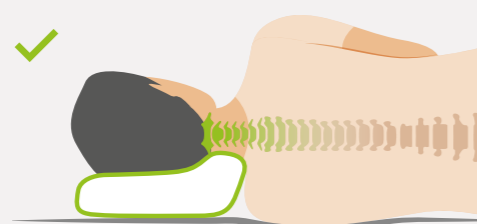

The SISSEL Orthopedic Pillow provides perfect support for the neck, no matter how you lie.