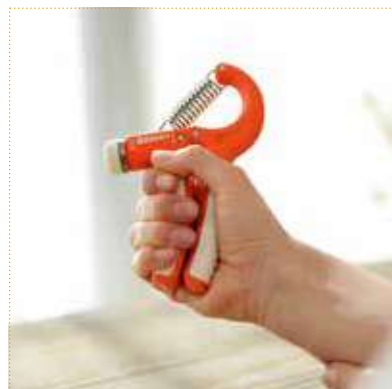

- Designed for individually adjustable muscle build-up
- Improves the mobility of fingers
- Special anti-slip handles
- Continuously adjustable
- Resistance: approx. 2-15 kg

Item Number Attributes
162.101 SISSEL Hand Grip, orange – as long as stock lasts