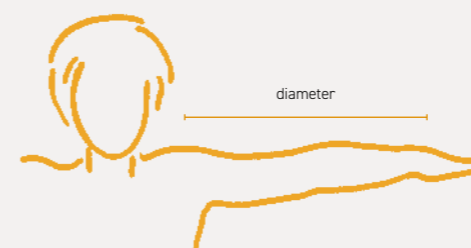

Ø approx. 55 cm, 75 cm

PVC

available in 2 colours

Which size is right for me?

Measure the length of your arm from shoulder to hand. This measurement roughly corresponds to the required minimum diameter. Always choose the ball slightly larger in diameter!