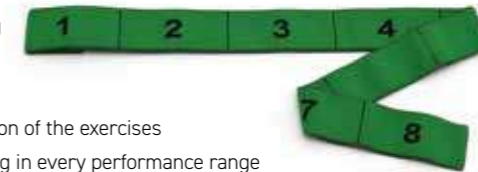

SISSEL® X-Tension Band

Elastic textile band with 8 loops for varied training

- For varied fitness and strength training of all muscle groups
- 8 numbered loops offer a simple and quick variation of the exercises
- 2 different tensile strengths allow effective training in every performance range
- Suitable for stretching and warming up before training sessions
- Durable, dimensionally stable, skin-friendly
- Washable at 30 °C

Item Number	Attributes
163.300	SISSEL X-Tension Band, yellow, light
163.302	SISSEL X-Tension Band, green, strong

length: approx. 104 cm (8 loops à 13 cm)

39% nylon, 35% polyester, 26% latex

available in 2 colours