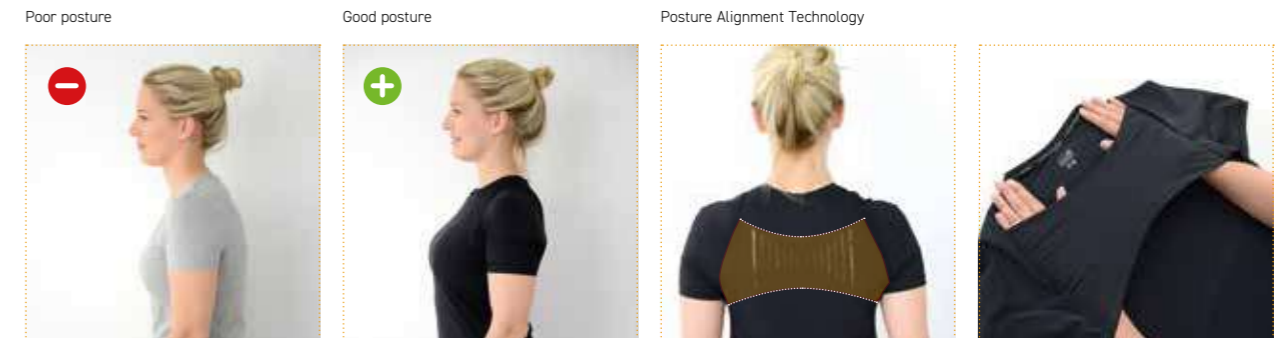

SISSEL® Posture Shirt

Prevents you from slouching and keeps your shoulders aligned

When shoulder blades are back and aligned, you automatically activate muscles and engage the core while standing and sitting. The SISSEL Posture Shirt does not need compression to make you stand tall.

- Loose and comfortable around the waist and back
- Impressive, simple and discreet design goes with every outfit
- Can be worn hidden under any shirt

Item Number	Attributes
114.000	Women, XS, black – as long as stock lasts
114.001	Women, S, black – as long as stock lasts
114.002	Women, M, black – as long as stock lasts
114.003	Women, L, black – as long as stock lasts
114.010	Men, S, black – as long as stock lasts
114.011	Men, M, black – as long as stock lasts
114.012	Men, L, black – as long as stock lasts
114.013	Men, XL, black – as long as stock lasts

Women: XS, S, M, L
Men: S, M, L, XL

77% polyamide, 23% elastane

black

SISSEL® Gym Ball Cover

Turns your gym ball into a stylish piece of furniture

- Healthy sitting at home in a new look
- Pleasant fabric provides improved sitting comfort
- Adjustable handle for easy transport
- Hidden zipper – prevents damage to clothing and floors
- Washable at 40° C

TIP In combination with the SISSEL Stabilizer also protected against rolling off.