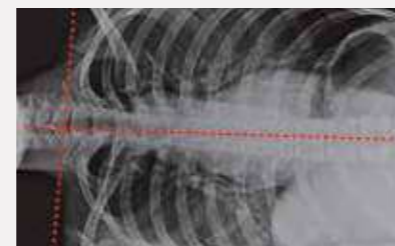

The SISSEL Orthopedic Pillow provides perfect support for the neck, no matter how you lie.