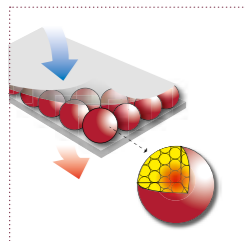

SISSEL® Hydrotemp

For deep-penetrating moist heat application

- Perfect for back, neck and shoulder pain, muscle aches, arthritis and tensions
- Draws moisture from the air and releases it as clean, deep-penetrating moist heat when microwaved, additional moistening is not necessary
- Perfect for therapy and home use or wherever deeply penetrating heat is desired
- Delivers therapeutic warmth for up to 30 minutes
- Easy to use, simply microwave and apply

Underneath a pleasant, skinfriendly cover special microbeads store pure moisture and release it when microwaved.