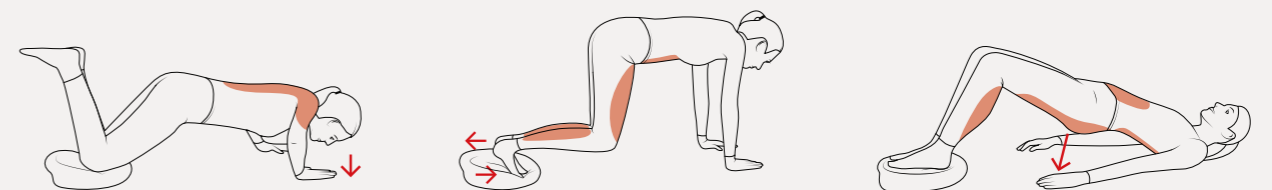

SISSEL® SITFIT Plus

Active sitting with 2 in 1 function

- Perfect combination of sitting wedge and air filled sitting pad
- Ergonomically enhanced shape provides optimal ensemble of active sitting and outstanding sitting comfort
- Active and dynamic sitting relieves upper body and works back muscles without exercising
- Enhances an upright posture
- Also suitable to exercise musculature of back and pelvic floor
- With pump for individual pressure regulation
- Handles weights up to 138 kg

Round side in the front:

- active and dynamic sitting
- suitable for short sitting intervals and exercises

Thigh rest in the front:

- stabilized sitting due to thigh rest
- suitable for long sitting intervals

Latex free

Options:

- velours cover (75% cotton/25% polyester), available in 2 colours

- organic cotton cover available in sand (100% cotton)

Item Number	Attributes
160.070	SISSEL SITFIT Plus, blue
160.071	SISSEL SITFIT Plus, red
160.074	SISSEL SITFIT Plus, black
160.074.01	Cover, Ø approx. 37 cm, velours, blue
160.074.07	Cover, Ø approx. 37 cm, velours, black
160.074.08	Cover, Ø approx. 37 cm, organic cotton, sand

Ø approx. 37 cm, one size for teens and adults

available in 3 colours

SISSEL® SITFIT

A way to work your back – without actively exercising

- Exercises muscles of back and pelvic floor
- Builds foot and leg muscles
- Relieves upper body and builds back musculature
- Can also be used as active, dynamic sitting aid
- Valve permits pressure variation, individually adjustable
- Max. body weight: 138 kg

Options:

- velours cover (75% cotton/25% polyester), available in 3 colours

- organic cotton cover available in sand (100% cotton)

Latex free

It's never too early for healthy sitting!