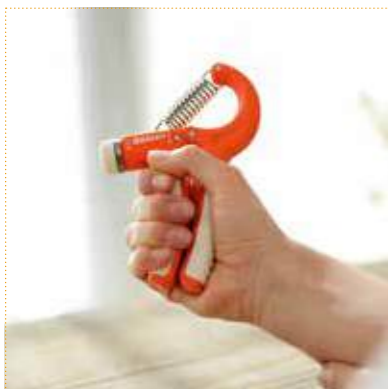

# SISSEL® Hand Grip

**Build up musculature in rehabilitation and sport therapy**

- Designed for individually adjustable muscle build-up
- Improves the mobility of fingers
- Special anti-slip handles
- Continuously adjustable
- Resistance: approx. 2-15 kg