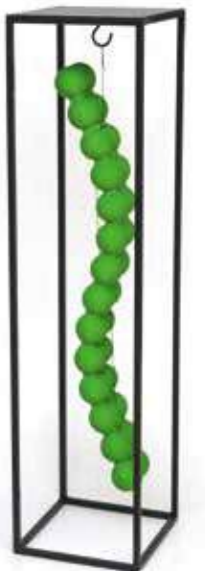

## SPINEFITTER® by SISSEL® Towel

- SPINEFITTER by SISSEL Towel reduces the pressure of the SPINEFITTER on the musculature along the spinal column, thus enabling a gentler workout.
- 100% cotton
  - Practical training companion in the fitness studio – thanks to integrated flap the Towel is easy to attach to the training bench
  - Can be combined with the SPINEFITTER by SISSEL in multiple ways (e.g. as a head rest or as a pressure-minimising support)

Folded into a packet the Towel can be used as a comfortable headrest on the SPINEFITTER.

Item Number	Attributes
162.311	SPINEFITTER by SISSEL Backpack, anthrazit
162.312.10	SPINEFITTER by SISSEL Coach Bag, anthrazit
600.001	SPINEFITTER by SISSEL Drinking Bottle
162.309	SPINEFITTER by SISSEL Towel
200.110.5	SPINEFITTER by SISSEL Gym Mat Plus in Showbox
200.110	SPINEFITTER by SISSEL Gym Mat Plus in bulk of 10 pcs.
500.162	SPINEFITTER by SISSEL Display (SPINEFITTER not included)

## SPINEFITTER® by SISSEL® Gym Mat Plus

- Slip-resistant, hard-wearing and antibacterial. Offers optimum support for your training.
- Dimensions: approx. 180 x 60 x 1 cm
  - Material: NBR

## SPINEFITTER® by SISSEL® Display

- Metal frame with suspension and threading set for professional SPINEFITTER customer presentation
- Dimensions (L x W x H): approx. 25 x 25 x 100 cm
  - Weight: approx. 3.5 kg (without SPINEFITTER)
  - Material display: steel, lacquered
  - Material of accessory pack: acrylic glass, polyethylene
  - Permissible load capacity of display: 5 kg
  - SPINEFITTER not included