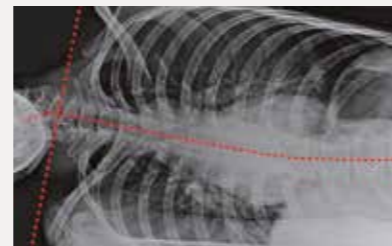

The unique tapering in all SISSEL Orthopedic Pillows guarantees that the shoulder is positioned so that the spine and the intervertebral discs are supported

A conventional pillow does not provide enough support for the neck and cervical vertebrae.