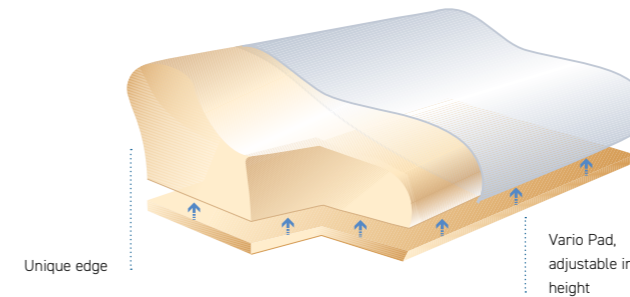

Item Number	Attributes
110.021	SISSEL Soft Plus, incl. pillow cover ecru
110.001.01	Extra pillow cover velours, ecru, size L
110.001.03	Extra pillow cover cotton, white, one size

approx. 47 x 33 x 11/14 cm

Cover: 75% cotton/25% polyester
Filling: visco-elastic foam

ecru

SISSEL® Soft Deluxe

Wider orthopedic pillow, adjustable in height

- 16 cm wider than the SISSEL Soft Plus
- Adjustable in height by adding or removing the Vario Pad
- Washable by hand
- Cover washable at 40° C