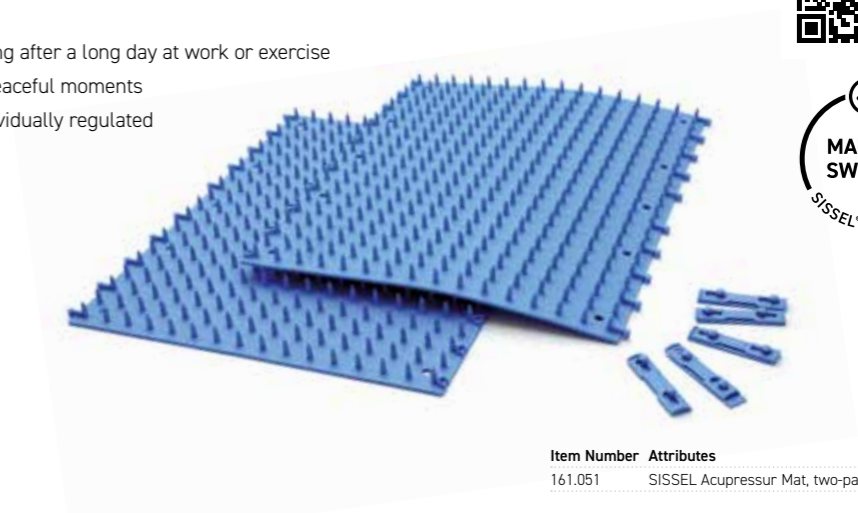

SISSEL® Acupressur Mat

A treat for the entire body

- Vitalising and circulation-enhancing after a long day at work or exercise
- Pleasant and relaxing for those peaceful moments
- Size and effectiveness can be individually regulated
- Simple handling
- Washable, disinfectable

Item Number Attributes
161.051 SISSEL Acupressur Mat, two-part, light blue

✂ approx. 40 x 65 cm, two-part,
height of acupressure tips: approx. 1.5 cm

🧩 TPE

🎨 light blue