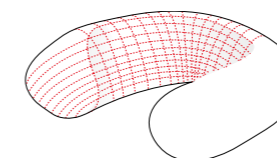

SISSEL® Buchi Soft

Relaxed travelling – with the visco-elastic version of our famous SISSEL Buchi

- Ideally adjusts to individual neck shape due to two different inclination angles
- Cuddly yet supporting
- Reliable, high-quality visco-elastic foam core
- Washable by hand
- Soft velours cover with zipper washable at 40° C
- With practical carry bag

NEW Cover

The pillow front is flatter for optimal anatomical comfort when the head is turned.