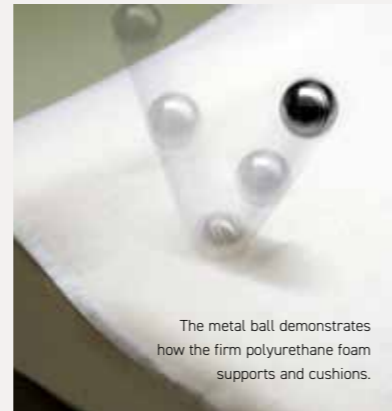

Orthopedic Pillows with actively supporting polyurethane foam

These pillows with active support are made of polyurethane foam which provides a firmer corrective positioning. The standard choice for a healthy and relaxed sleep, tried and tested a million times.

Recommended for:

- preventing curvature of the spinal column (for side sleepers)
- neck/shoulder tension
- tension headaches

The metal ball demonstrates how the firm polyurethane foam supports and cushions.