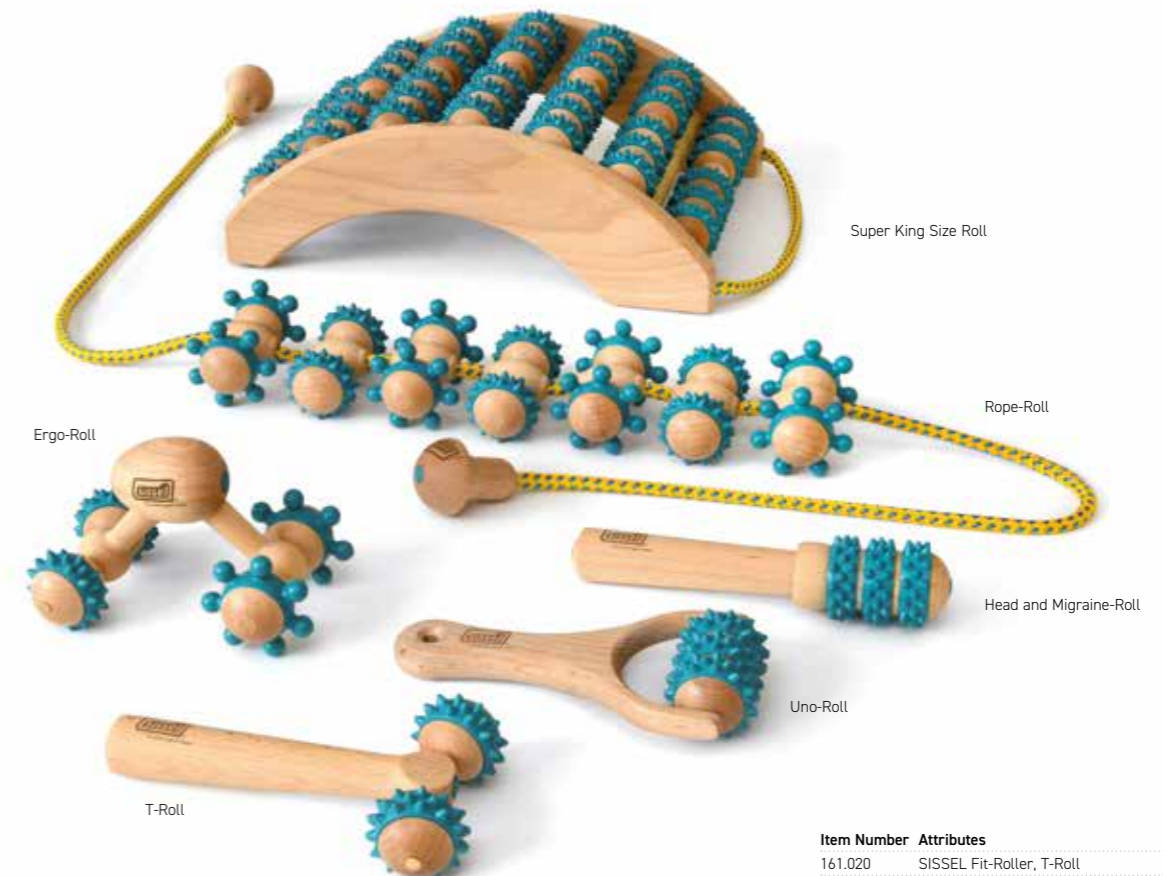

Massage

Effective and soothing body massage: for relaxation and stress relief. Ideal for travelling or at home – perfect for tense muscles.

SISSEL® Fit-Roller

The ideal massage program

- A combination of traditional Chinese natural healing practices with up-to-date knowledge
- Use to treat muscle tensions and tension complaints
- Enhances blood circulation, boosts metabolism
- Combination of pointy and round knobs works on different tissue zones
- Traditionally used to aid lymph circulation
- European product, beech, oiled
- Massage parts: PVC

YouTube

SISSEL Fit-Roller, Super King Size Roll

for massage of the foot reflex zone, approx. 31 x 24.5 x 10 cm

SISSEL Fit-Roller, Head and Migraine-Roll

approx. 17 cm

SISSEL Fit-Roller, Rope-Roll

approx. 8 x 141 cm (incl. ropes)

SISSEL Fit-Roller, Uno-Roll

approx. 16.5 x 8.3 x 4 cm

SISSEL Fit-Roller, Ergo-Roll

approx. 13 x 9 x 10 cm

SISSEL Fit-Roller, T-Roll

for the long musculature along the spinal column, approx. 16 x 9 cm

Super King Size Roll

Rope-Roll

Ergo-Roll

Head and Migraine-Roll

Uno-Roll

T-Roll

Item Number Attributes

161.020	SISSEL Fit-Roller, T-Roll
161.021	SISSEL Fit-Roller, Ergo-Roll
161.022	SISSEL Fit-Roller, Rope-Roll
161.023	SISSEL Fit-Roller, Super King Size Roll
161.024	SISSEL Fit-Roller, Head and Migraine-Roll
161.025	SISSEL Fit-Roller, Uno-Roll

see product description

wood parts: beech | massage heads: PVC
rope: polyester

wood / petrol