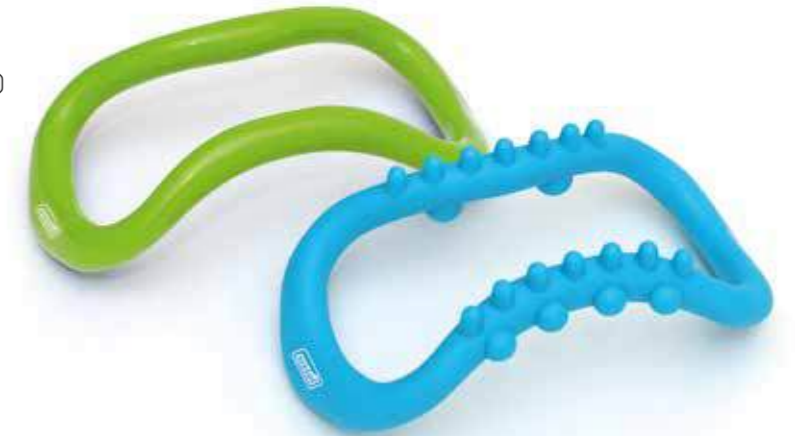

## Versatile companion for massage, stretching and mobilization

- The practical tool to support massage applications, stretching and mobilization exercises
- Perfect aid for Pilates and Yoga stretching exercises
- Nubbed variant ideally suited for targeted massage
- Smooth variant ideally suited for stroking out the fasciae
- Set of 2 SISSEL Mobilyzor (smooth variant/ nubbed variant)