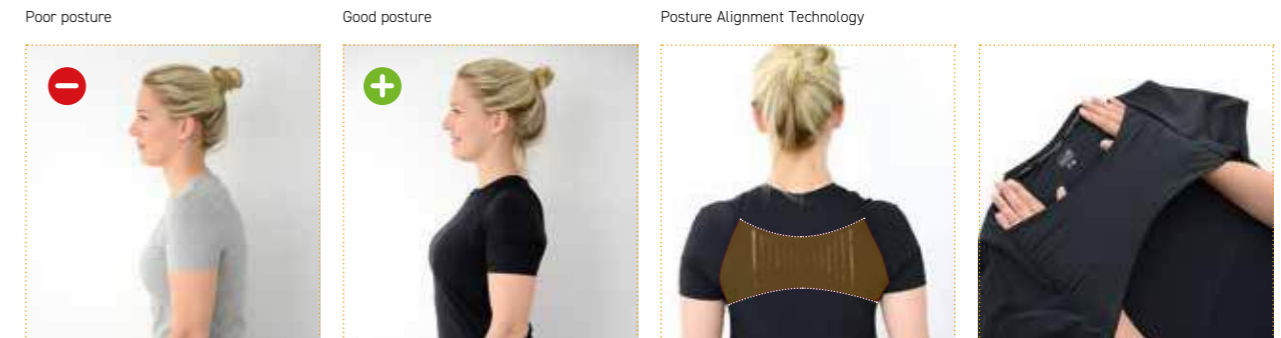

SISSEL® Posture Shirt

Prevents you from slouching and keeps your shoulders aligned

When shoulder blades are back and aligned, you automatically activate muscles and engage the core while standing and sitting. The SISSEL Posture Shirt does not need compression to make you stand tall.

- Loose and comfortable around the waist and back
- Impressive, simple and discreet design goes with every outfit
- Can be worn hidden under any shirt

Item Number	Attributes
114.000	Women, XS, black – as long as stock lasts
114.001	Women, S, black – as long as stock lasts
114.002	Women, M, black – as long as stock lasts
114.003	Women, L, black – as long as stock lasts
114.010	Men, S, black – as long as stock lasts
114.011	Men, M, black – as long as stock lasts
114.012	Men, L, black – as long as stock lasts
114.013	Men, XL, black – as long as stock lasts

Women: XS, S, M, L
Men: S, M, L, XL

77% polyamide, 23% elastane

black

SISSEL® Gym Ball Cover

Turns your gym ball into a stylish piece of furniture

- Healthy sitting at home in a new look
- Pleasant fabric provides improved sitting comfort
- Adjustable handle for easy transport
- Hidden zipper – prevents damage to clothing and floors
- Washable at 40° C

TIP In combination with the SISSEL Stabilizer also protected against rolling off.