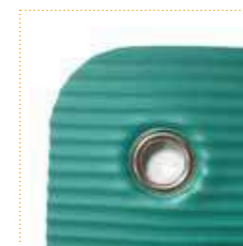

# SISSEL® Gym Mat Accessories

**Hanging Rings for 60 cm SISSEL Gym Mats**

- Space saving option to store more SISSEL gym mats
- Inside diameter: approx. 3 cm
- 2 hanging rings per mat

Distances:

- Distance inner ring to inner ring: approx. 45 cm
- Distance edge to ring (both sides): approx. 5.5 cm