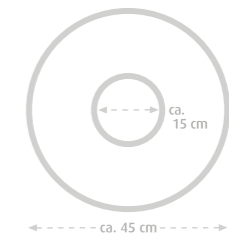

Option:

- PU hygiene cover (liquid-tight)

Item Number	Attributes
121.017	SISSEL Sit Ring, incl. terry cover, round, white
121.018	SISSEL Sit Ring, incl. terry cover, oval, white
121.018.01	Extra cover, round/oval, terry, white
121.017.02	Extra cover, round/oval, PU, blue

∅ approx. 45 cm
approx. 43 x 49 cm

Cover: 80% cotton/20% polyester
Filling: polyurethane foam

white