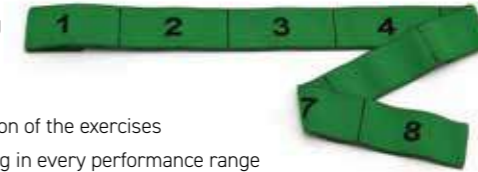

SISSEL® X-Tension Band

Elastic textile band with 8 loops for varied training

- For varied fitness and strength training of all muscle groups
- 8 numbered loops offer a simple and quick variation of the exercises
- 2 different tensile strengths allow effective training in every performance range
- Suitable for stretching and warming up before training sessions
- Durable, dimensionally stable, skin-friendly
- Washable at 30 °C