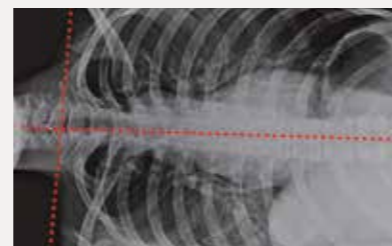

The SISSEL Orthopedic Pillow provides perfect support for the neck, no matter how you lie.