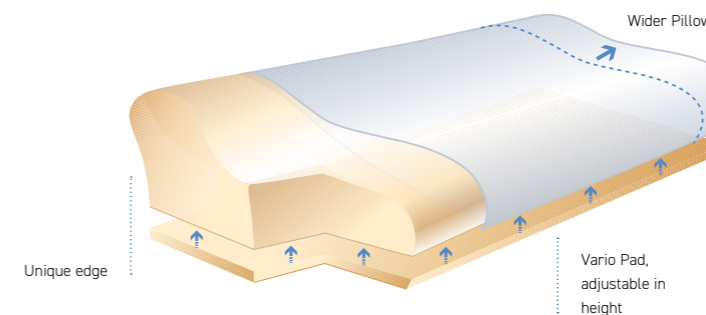

## SISSEL® Soft Deluxe

**Wider orthopedic pillow, adjustable in height**

- 16 cm wider than the SISSEL Soft Plus
- Adjustable in height by adding or removing the Vario Pad
- Washable by hand
- Cover washable at 40° C