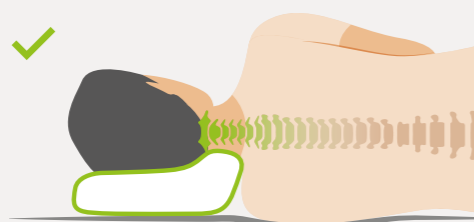

The SISSEL Orthopedic Pillow provides perfect support for the neck, no matter how you lie.