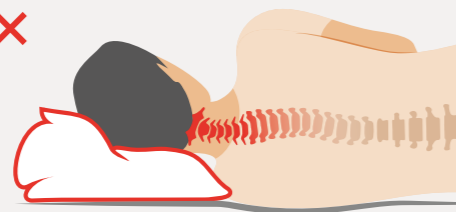

The unique tapering in all SISSEL Orthopedic Pillows guarantees that the shoulder is positioned so that the spine and the intervertebral discs are supported

A conventional pillow does not provide enough support for the neck and cervical vertebrae.