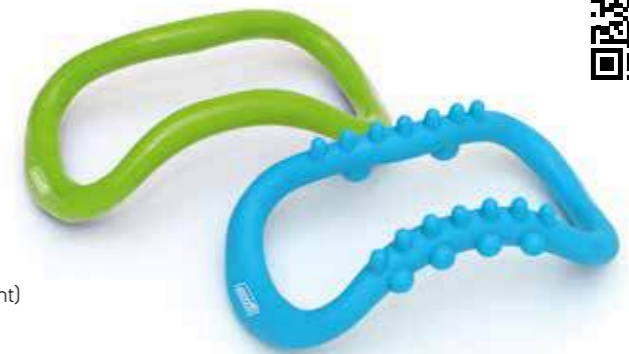

# SISSEL® Mobilyzor Set

**Versatile companion for massage, stretching and mobilization**

- The practical tool to support massage applications, stretching and mobilization exercises
- Perfect aid for Pilates and Yoga stretching exercises
- Nubbed variant ideally suited for targeted massage
- Smooth variant ideally suited for stroking out the fasciae
- Set of 2 SISSEL Mobilyzor (smooth variant / nubbed variant)