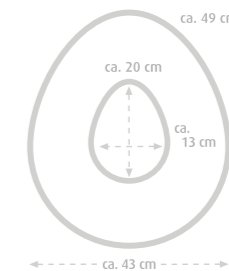

Option:

- PU hygiene cover (liquid-tight)

Item Number	Attributes
121.017	SISSEL Sit Ring, incl. terry cover, round, white
121.018	SISSEL Sit Ring, incl. terry cover, oval, white
121.018.01	Extra cover, round/oval, terry, white
121.017.02	Extra cover, round/oval, PU, blue

∅ approx. 45 cm
approx. 43 x 49 cm

Cover: 80% cotton/20% polyester
Filling: polyurethane foam

white