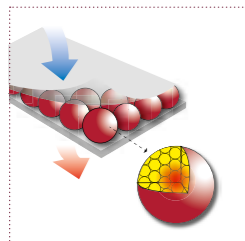

SISSEL® Hydrotemp

For deep-penetrating moist heat application

- Perfect for back, neck and shoulder pain, muscle aches, arthritis and tensions
- Draws moisture from the air and releases it as clean, deep-penetrating moist heat when microwaved, additional moistening is not necessary
- Perfect for therapy and home use or wherever deeply penetrating heat is desired
- Delivers therapeutic warmth for up to 30 minutes
- Easy to use, simply microwave and apply

Underneath a pleasant, skinfriendly cover special microbeads store pure moisture and release it when microwaved.