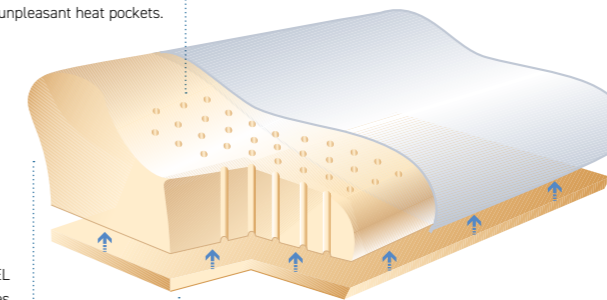

Ventilation system for ideal sleep climate!  
More than 90 ventilation channels prevent unpleasant heat pockets.

The unique edge of all SISSEL Orthopedic Pillows guarantees ideal support of your shoulder when in a lateral position, thus relieving vertebrae and intervertebral discs.