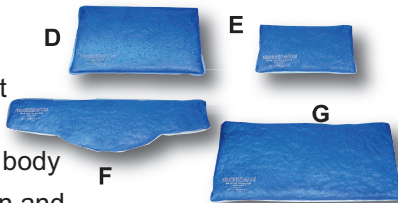

cold and hot therapy products

Relief Pak® Val-u Pak™ Cold n' Hot® packs

- economic reusable pack can be heated in the microwave or chilled in the freezer
- flexible gel packs conform to body contours
- use with towel or Relief Pak® covers (page 107)
- non-toxic

		each	bulk (case qty)		
A	5" x 6"	11-1054-1 1.25	11-1054-48	48 ea	55.00
B	5" x 10"	11-1055-1 2.00	11-1055-24	24 ea	42.50
C	8" x 14"	11-1056-1 4.00	11-1056-12	12 ea	42.50

ThermalSoft™ gel hot and cold pack

- heat in microwave or chill in freezer
- packs stay soft, even at freezing temperatures
- gel packs mold to your body
- double wall construction and specialized sealing process for extra durability
- retains cold/heat up to 3x longer than conventional packs

Roller Ice®

ball bullet

- targeted cold or hot therapy
- ball applicator rolls in all directions
- bullet applicator provides additional weight
- neoprene cover insulates liquid reservoir and protects hand from cold