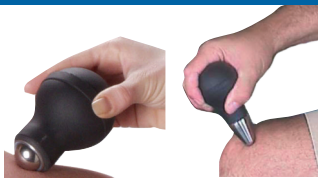

Roller Ice®

ball bullet

- targeted cold or hot therapy
- ball applicator rolls in all directions
- bullet applicator provides additional weight
- neoprene cover insulates liquid reservoir and protects hand from cold

11-1094	ball massager	40.00
11-1095	bullet massager	52.50
11-1097	reservoir cover	10.00

CryoStim™

- use over broad areas of the body or over a small spot to stimulate local "trigger" points for fast, effective pain relief
- apply CryoStim™ ice massage gel over treatment areas to enhance probe conductivity and prevent skin irritation
- includes 2 probes and 2 oz of gel