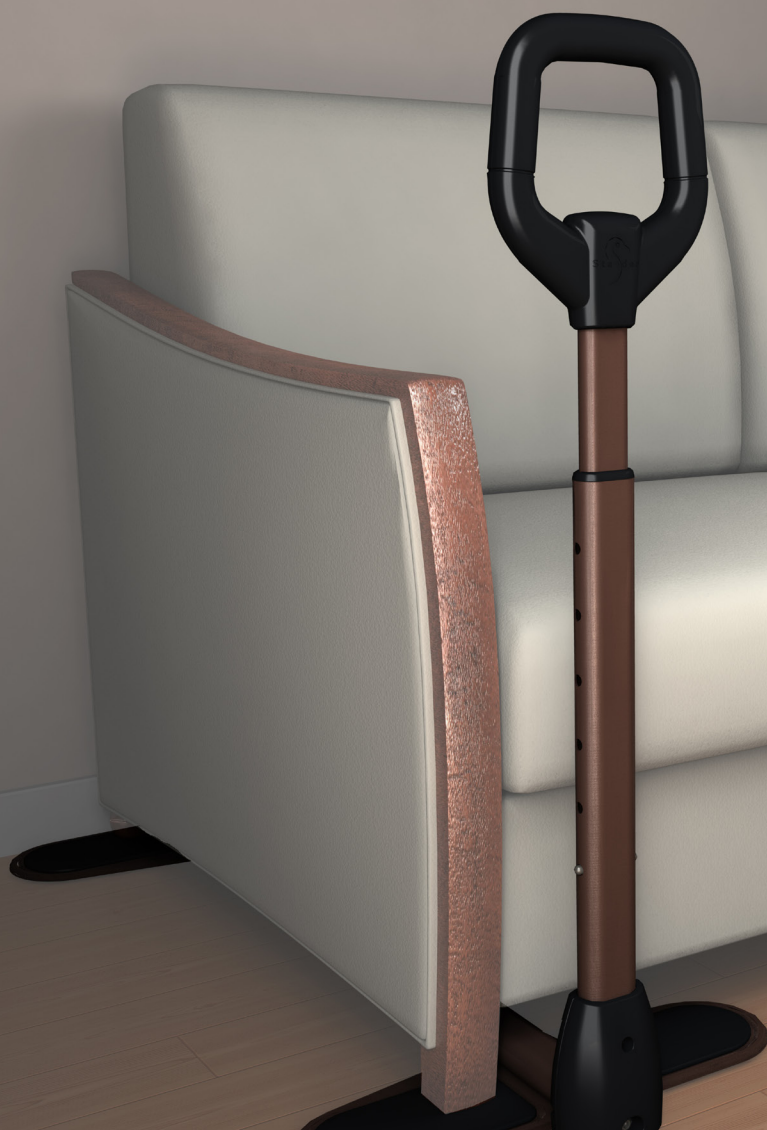

Live the Longer
Life You Love®

200I COUCHCANE

Offers Support In And Out of a Couch or Recliner

INCLUDED
BONUS

HANDY 4-POCKET ORGANIZER

USE WITH YOUR FAVORITE COUCH OR CHAIR

POUCH KEEPS CONVENIENT ITEMS CLOSE

MAKES STANDING AND SITTING EASY

Features & Benefits

- **Ergonomic Safety Handle** - Makes standing and sitting easy and safe.
- **Saddle Bag Pouch** - Four pockets keep convenient items close by.
- **Adaptable** - Adjusts in length and height to fit either side of your favorite couch or chair. Works great with a lift chair.
- **Super Grip Rubber Pads** - Ensure stability and protect floor from damage.

Specifications

Height Adjustment Handle: 34" to 40"
 Dimensions of Handle: 6" x 6" 1.25 Diameter
 Base Length Adjustment: 20" to 36"
 Weight: 19.5 lbs
 Base Feet Measurements: 4" x 7"
 Weight Limit of Handle: 250 lbs
 Case of 3 Dimensions: 29" L x 19" W x 12" H; 60 lbs

Ways To Use Your CouchCane

Stand with confidence from your favorite couch

Get up easily from your recliner

Add additional support to your lift chair

Easy Assembly (No Additional Tools Required)

Slide Two Base Pieces Together