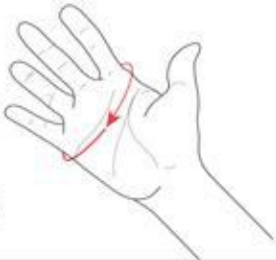

Measure the circumference of the hand around the knuckles

SIZE	MEASUREMENT	
XS	6-6 3/4"	15-17cm
SM	7-7 3/4"	18-20cm
MED	8-9"	21-23cm
LRG	9 1/4-10 1/2"	24-26cm
XL	10 3/4-11 1/2"	27-29cm
2XL	11 3/4"+	30cm+

Your Thermal Support should be a snug and comfortable fit. Not too tight, not too loose. If in doubt, try next larger size.