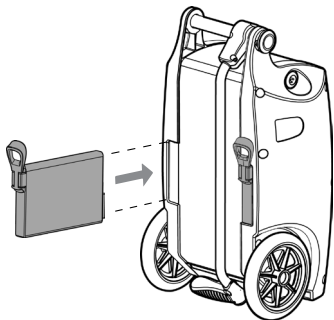

INSTALLING/REMOVING THE BATTERY

Hold the battery vertically with the connection to the bottom, and install it into the back of the device as shown below.

INSTALL

SLIDE INTO BACK OF DEVICE;
BATTERY WILL DROP DOWN SLIGHTLY
AND CLICK INTO POSITION.

REMOVE

LIFT BATTERY SLIGHTLY UP; THEN
SLIDE STRAIGHT OUT.

TYPICAL BATTERY OPERATION TIMES

(2 Batteries @ 20 Breaths/Minute)

Single battery operation times are approximately half of
2 battery operation times.