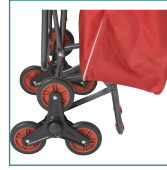

## Deluxe Rolling Shopping Cart with Seat

INSET A

RETAIL BOX

607R

- Allows for easy transport of groceries, laundry, personal items, and more
- Tri-wheel design allows user to effortlessly roll it up stairs and over curbs (Figure A)
- Seat folds outwards for use anywhere
- Zippered accessory pocket keeps your valuables and small items secure
- Manufactured with lightweight, durable steel
- Easily folds for convenient storage and transport