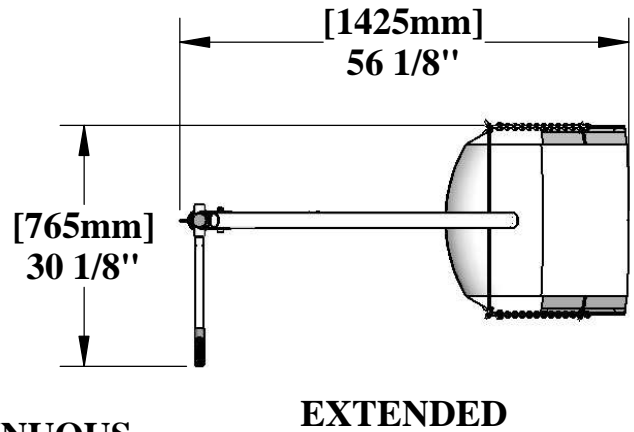

# EZ POOL LIFT

\*MEASUREMENT TAKEN WITH THE LIFT AT FULL LOAD\*

**PRODUCT WEIGHT: 65lbs [30kg]**  
**MAX WEIGHT CAPACITY: 400lbs [181kg]**  
**MIN ANCHOR SETBACK: 12"**  
**MAX ANCHOR SETBACK: 38"**  
**MAX WATER DRAFT: \*18"**

PRODUCT:	<b>EZ LIFT</b>	
PART #:	<b>F-03EZPL</b>	
SCALE:	<b>1:24</b>	DATE: <b>2/16/16</b>
DRAWN BY:	<b>KR</b>	REVISION: <b>A</b>