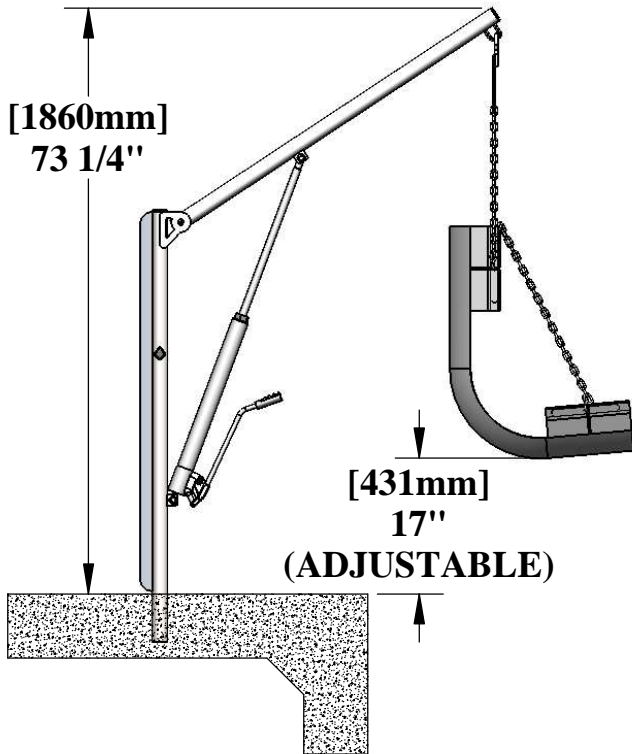

# EZ POOL LIFT

\*MEASUREMENT TAKEN WITH THE LIFT AT FULL LOAD\*

**PRODUCT WEIGHT: 65lbs [30kg]**  
**MAX WEIGHT CAPACITY: 400lbs [181kg]**  
**MIN ANCHOR SETBACK: 12"**  
**MAX ANCHOR SETBACK: 38"**  
**MAX WATER DRAFT: \*18"**

**CONTINUOUS  
360° ROTATION**

**Aqua Creek Products**  
 The Total Solution for Pool and Spa Access

9889 GARRYMORE LANE  
 MISSOULA, MT 59808  
 (406) 549-0769  
 FAX (406) 549-2602

NOTE:  
 \*SPECIFICATIONS ARE SUBJECT TO CHANGE WITHOUT NOTICE

PRODUCT:	<b>EZ LIFT</b>	
PART #:	<b>F-03EZPL</b>	
SCALE:	<b>1:24</b>	DATE: <b>2/16/16</b>
DRAWN BY:	<b>KR</b>	REVISION: <b>A</b>