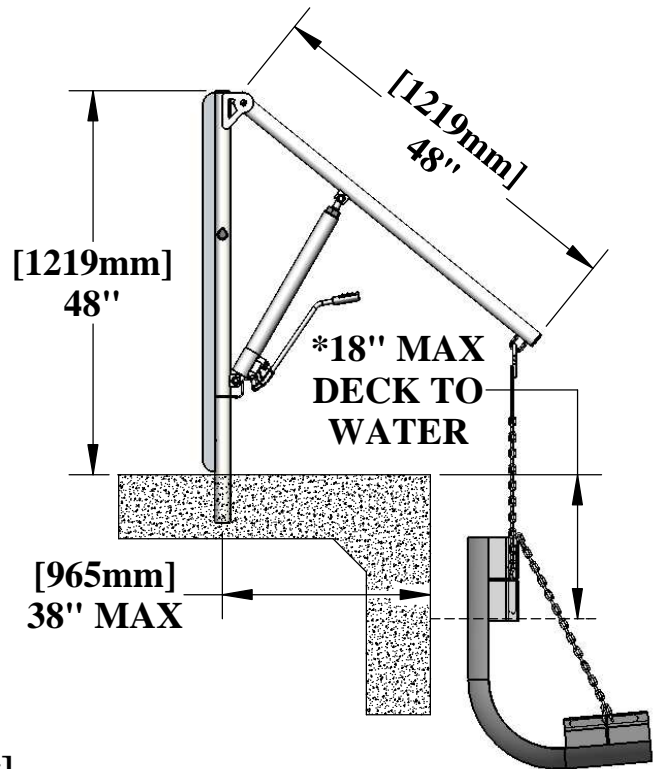

# EZ POOL LIFT

\*MEASUREMENT TAKEN WITH THE LIFT AT FULL LOAD\*

**PRODUCT WEIGHT: 65lbs [30kg]**  
**MAX WEIGHT CAPACITY: 400lbs [181kg]**  
**MIN ANCHOR SETBACK: 12"**  
**MAX ANCHOR SETBACK: 38"**  
**MAX WATER DRAFT: \*18"**

**CONTINUOUS  
360° ROTATION**

**Aqua Creek Products**  
 The Total Solution for Pool and Spa Access

9889 GARRYMORE LANE  
 MISSOULA, MT 59808  
 (406) 549-0769  
 FAX (406) 549-2602

NOTE:  
 \*SPECIFICATIONS ARE SUBJECT TO CHANGE WITHOUT NOTICE

PRODUCT:	<b>EZ LIFT</b>	
PART #:	<b>F-03EZPL</b>	
SCALE:	<b>1:24</b>	DATE: <b>2/16/16</b>
DRAWN BY:	<b>KR</b>	REVISION: <b>A</b>