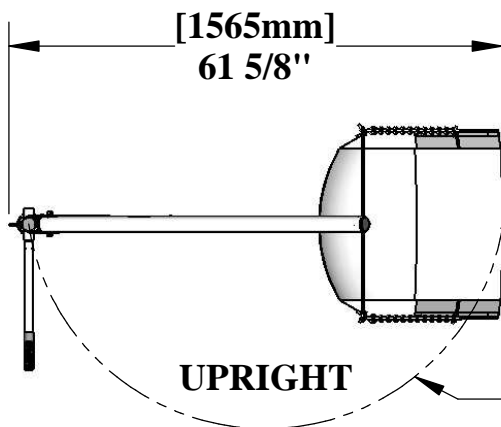

# EZ POOL LIFT

\*MEASUREMENT TAKEN WITH THE LIFT AT FULL LOAD\*

**PRODUCT WEIGHT: 65lbs [30kg]**  
**MAX WEIGHT CAPACITY: 400lbs [181kg]**  
**MIN ANCHOR SETBACK: 12"**  
**MAX ANCHOR SETBACK: 38"**  
**MAX WATER DRAFT: \*18"**

PRODUCT:	<b>EZ LIFT</b>	
PART #:	<b>F-03EZPL</b>	
SCALE:	<b>1:24</b>	DATE: <b>2/16/16</b>
DRAWN BY:	<b>KR</b>	REVISION: <b>A</b>