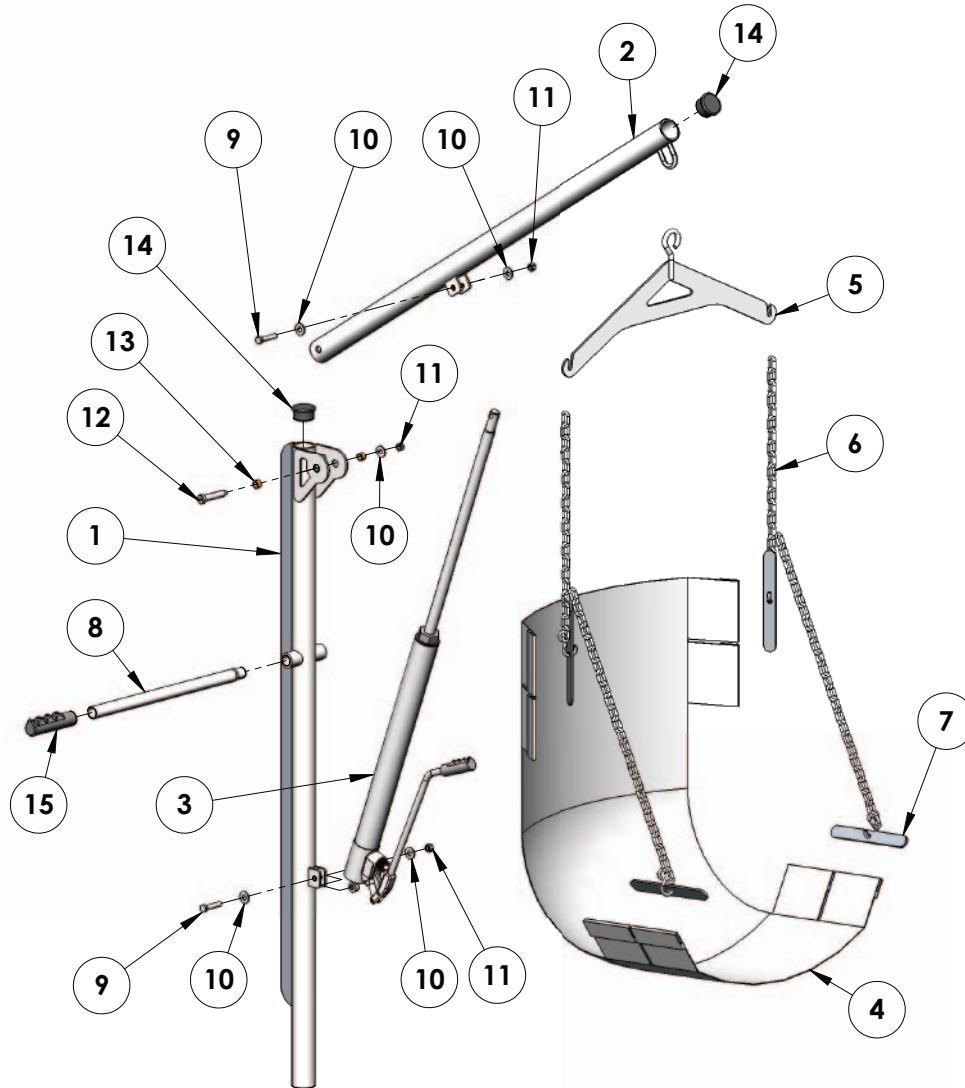

Parts List

ITEM #	QTY	PART #	DESCRIPTION
1	1	EZWM-0804EZMA	MAST WELDMENT, EZ
2	1	EZWM-0804EZBA	BOOM WELDMENT, EZ
3	1	F-03EZCYC	HYDRAULIC RAM, FOR EZ POOL LIFT
4	1	F-034EZS	SLING ONLY, STANDARD ADULT SIZE
5	1	F-038EZHB	HANGER BAR, STANDARD
6	1	F-031EZCH	CHAIN SET, STANDARD
7	1	F-032EZB	SLING BARS ONLY, SET OF 4
8	1	A-0808EZTB	EZ TURN BAR
9	2	BH 3/8 X 1-3/4	BOLT, 316 SS, 3/8-16 X 1 3/4 HCS
10	5	WF 3/8	WASHER, FLAT, 3/8, 316 SS
11	3	NN 3/8	NUT, 316 SS, NYLOCK, 3/8"-16
12	1	BS 1/2 X 2-1/4 18-8	BOLT, 18-8 SS, 1/2 X 2 1/4 SHOULDER, 3/8-16 THREAD
13	2	BRB SS-1620-3	BUSHING, BRONZE SLEEVE, SS-1620-3, 1/2 X 5/8 X 3/16
14	2	CCF-1 3/4-14-20	PLUG, 1 3/4 ROUND, PLASTIC, BLACK, .065 WALL
15	1	RUBBER HAND GRIP	GRIP, RUBBER HAND GRIP