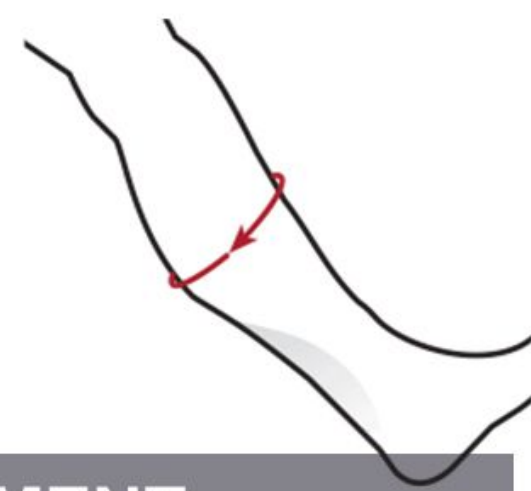

# SIZING GUIDE AND MODEL NUMBERS

*Measure around calf muscle*

MODEL #	SIZE	MEASUREMENT	
74102	S	11 <sup>3/4</sup> -13"	30-33 cm
74103	M	13 <sup>1/4</sup> -14 <sup>3/4</sup> "	34-37 cm
74104	L	15-16 <sup>1/4</sup> "	38-41 cm
74105	XL	16 <sup>1/2</sup> -18"	42-46 cm
74106	2XL	18 <sup>1/4</sup> -19 <sup>3/4</sup> "	47-52 cm

Your Swede-O Thermal Support should be a snug and comfortable fit. Not too tight, not too loose. Use of the correct size is essential for effective results.